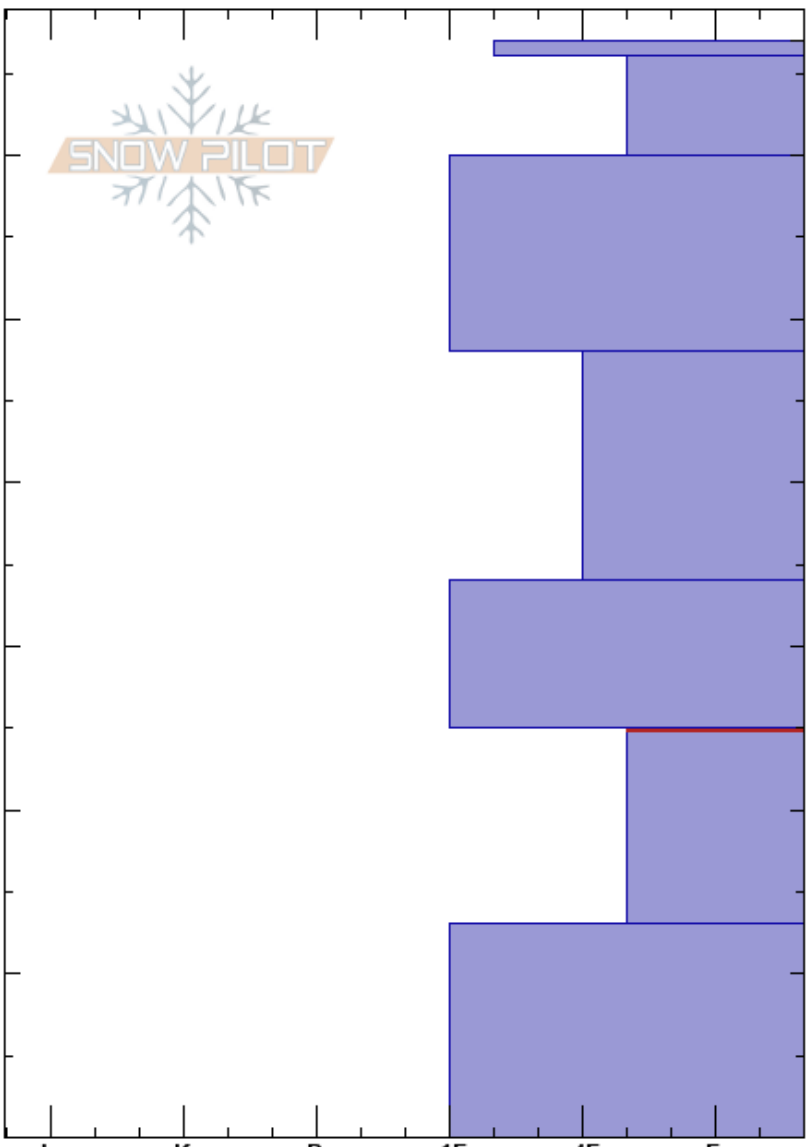

Cedar Shoulder
 Madison Range-N
 MT
 Elevation: 9430 ft
 Aspect: 10°
 Specifics:

Dave Zinn
 01/04/2024 - 1:00pm
 Co-ord: 45.22519N, -111.49403W
 Slope Angle: 26°
 Wind Loading: previous

Stability: Good
 Air Temperature:
 Sky Cover: OVC
 Precipitation: S-1
 Wind: SW Light Breeze

HS:67
 PF:50 25-13cm:Problematic layer

Crystal Form	Crystal Size	Moisture	ρ kg/m ³	Stability tests & Layer comments
• (∅)	(1)			
•				
□	1-2			
□	1-2			
□ (∧)	2-4(10)			← 2x ECTN22 @25cm ← PST60/100 (End) @25cm
∧	4-6			