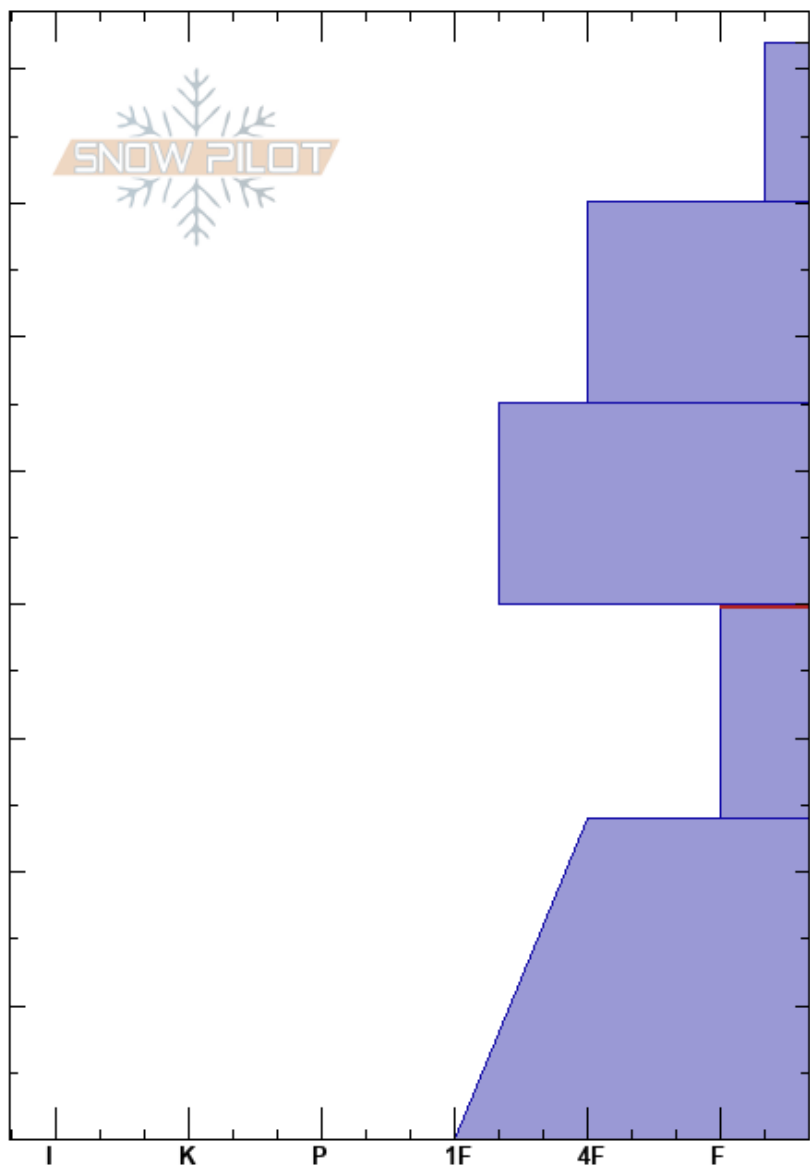

Surprise
 Teton Range
 WY
 Elevation: 8800 ft
 Aspect: NE
 Specifics:

Alex Drinkard
 01/04/2024 - 11:00am
 Co-ord: 43.72669N, -110.76907W
 Slope Angle: 32°
 Wind Loading:

Stability:
 Air Temperature:
 Sky Cover: BKN
 Precipitation: NO
 Wind: Calm

HS:82
 PF:25 40-24cm:Problematic layer
 PS:10

Crystal Form	Crystal Size	Moisture	ρ kg/m ³	Stability tests & Layer comments
□	1			
□	0.5-1			
⊖				
□	2-2.5			← ECTP27 @40cm non-planar
□	2			

Notes: