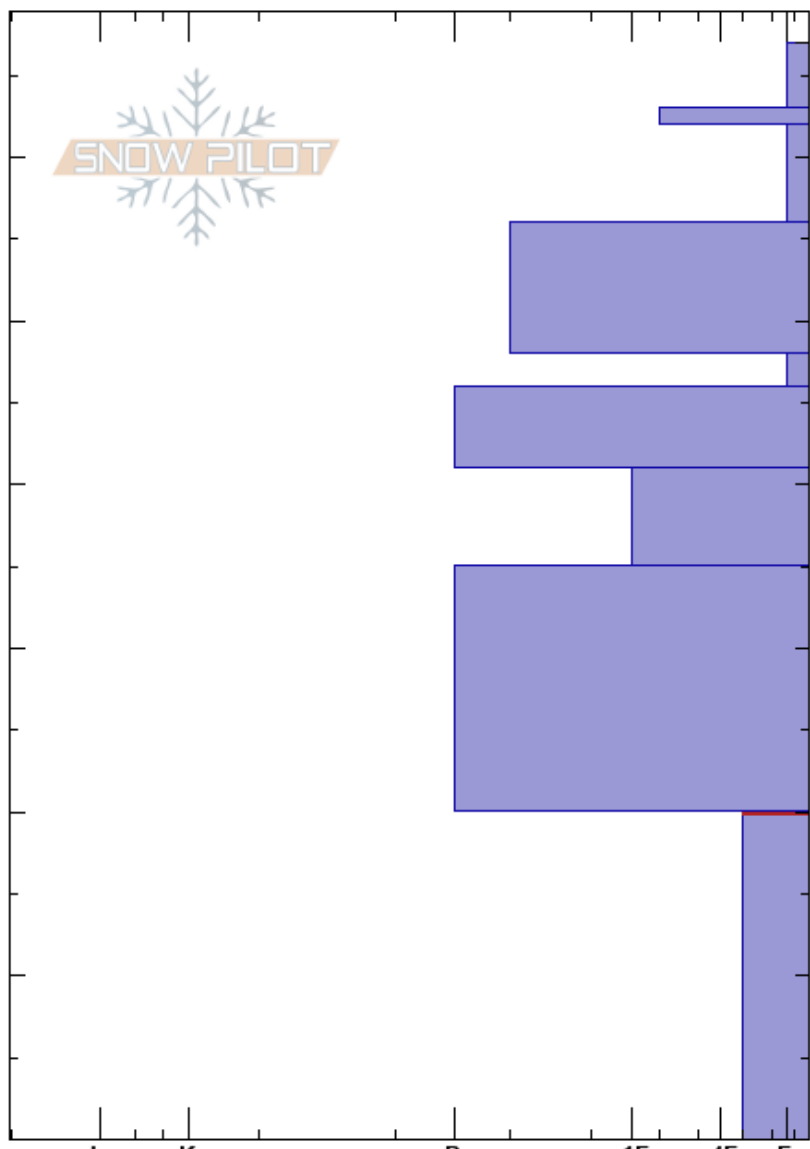

240104 Sister 3 Hi
 Loveland Pass
 CO
 Elevation: 11898 ft
 Aspect: N
 Specifics:

Ryan Zarter
 01/04/2024 - 12:00pm
 Co-ord: 39.67500N, -105.89100W
 Slope Angle: 25°
 Wind Loading: previous

Stability:
 Air Temperature: -10.5°C
 Sky Cover: OVC
 Precipitation: S-1
 Wind: Calm

HS:67
 Layer Notes:
 63-62cm: Very thin decomposing MFcr
 20-0cm: Problematic layer

Depth (cm)	Crystal		Moisture	ρ kg/m ³	Stability tests & Layer comments
	Form	Size			
67	+	1			
63-62	V (∅)	4-6(1)	D		63-62cm: Very thin decomposing MFcr
60	⊙(□)	(1)	D		
50	□	1-2	D		
40	□	1	D		
30	□	1.5-2	D		← ECTN22 @48cm
20	⊙	1	D		
10	□	1.5	D		← ECTP19 @20cm
0	^	4-6	D		