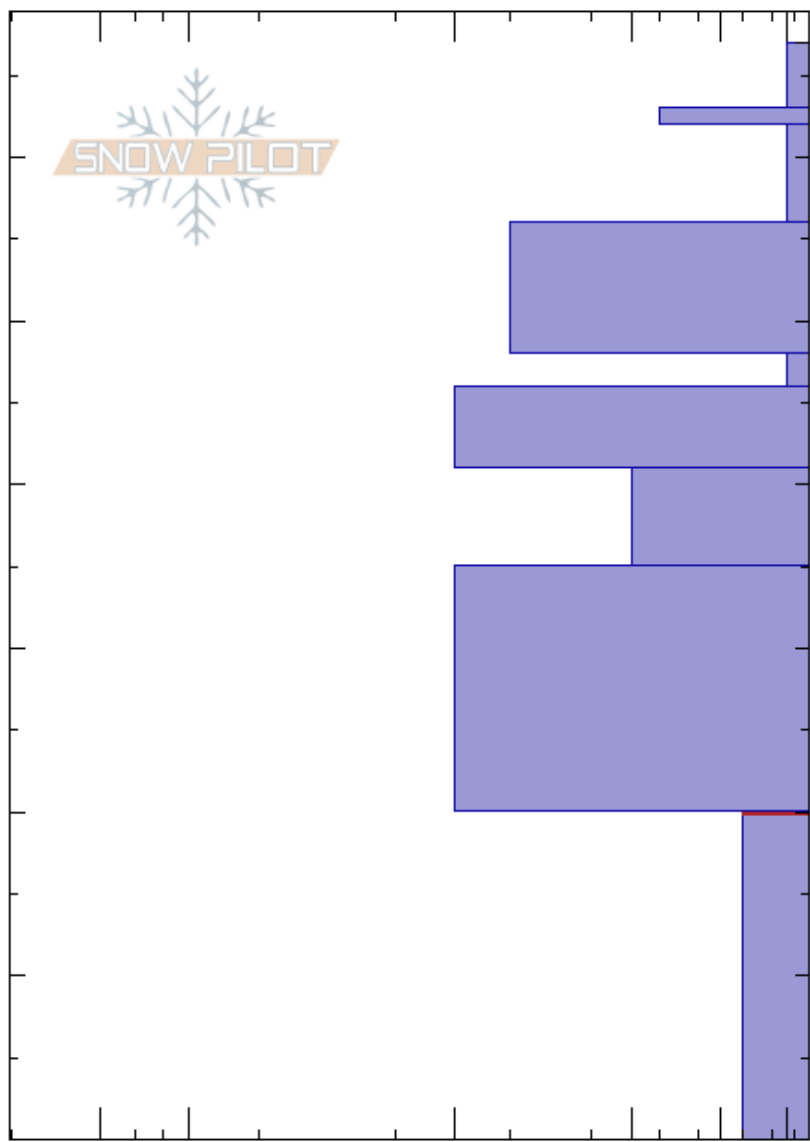

240104 Sister 3 Hi
 Loveland Pass
 CO
 Elevation: 11898 ft
 Aspect: N
 Specifics:

Ryan Zarter
 01/04/2024 - 12:00pm
 Co-ord: 39.67500N, -105.89100W
 Slope Angle: 25°
 Wind Loading: previous

Stability:
 Air Temperature: -10.5°C
 Sky Cover: OVC
 Precipitation: S-1
 Wind: Calm

HS:67
 Layer Notes:
 63-62cm: Very thin decomposing MFcr
 20-0cm: Problematic layer

Crystal Form	Crystal Size	Moisture	ρ kg/m ³	Stability tests & Layer comments
+	1			
V (∅)	4-6(1)	D		
⊙(□)	(1)	D		63-62cm: Very thin decomposing MFcr
□	1-2	D		
□	1	D		
□	1.5-2	D		←ECTN22 @48cm
⊙	1	D		
□	1.5	D		
⊙	1	D		
□	1.5	D		←ECTP19 @20cm
^	4-6	D		