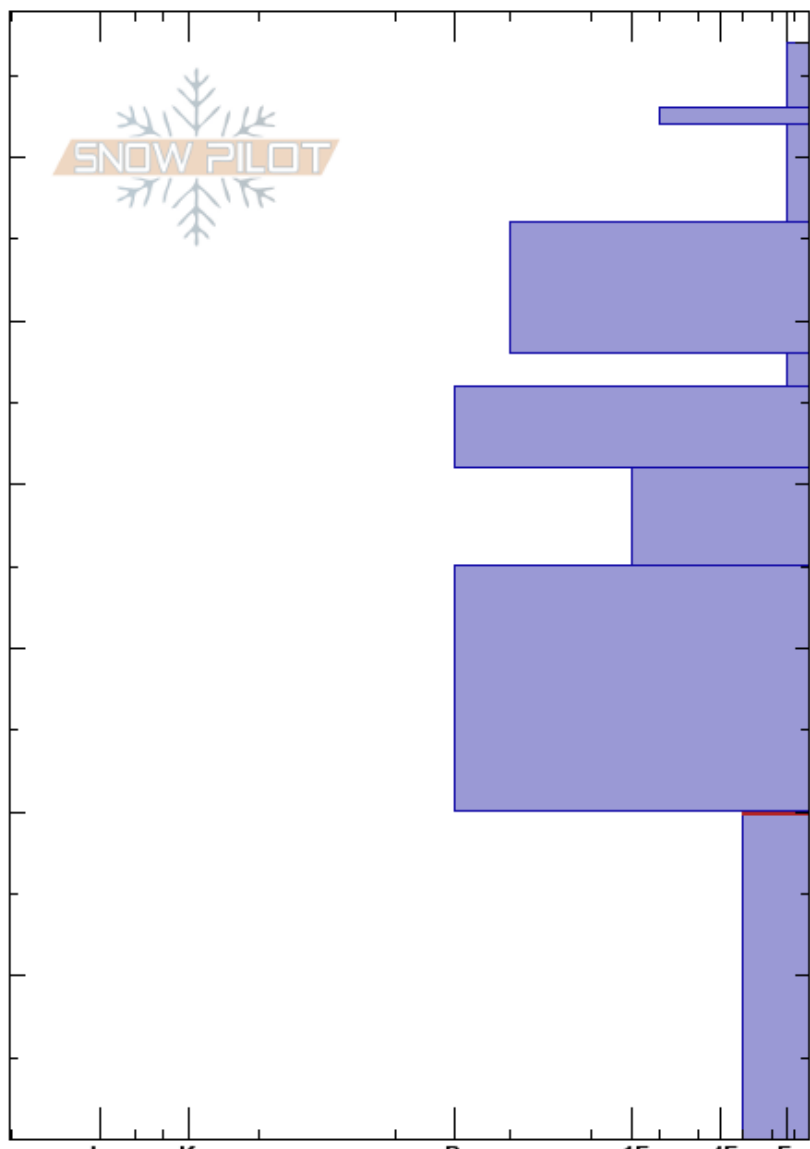

240104 Sister 3 Hi  
 Loveland Pass  
 CO  
 Elevation: 11898 ft  
 Aspect: N  
 Specifics:

Ryan Zarter  
 01/04/2024 - 12:00pm  
 Co-ord: 39.67500N, -105.89100W  
 Slope Angle: 25°  
 Wind Loading: previous

Stability:  
 Air Temperature: -10.5°C  
 Sky Cover: OVC  
 Precipitation: S-1  
 Wind: Calm

HS:67  
 Layer Notes:  
 63-62cm: Very thin decomposing MFcr  
 20-0cm: Problematic layer

Depth (cm)	Crystal		Moisture	$\rho$ kg/m <sup>3</sup>	Stability tests & Layer comments
	Form	Size			
67	+	1			
66	V (∅)	4-6(1)	D		
65	⊙(□)	(1)	D		63-62cm: Very thin decomposing MFcr
64	□	1-2	D		
50	□	1	D		
48	□	1.5-2	D		← ECTN22 @48cm
45	⊖	1	D		
40	□	1.5	D		
30	⊖	1	D		
20					← ECTP19 @20cm
10	^	4-6	D		