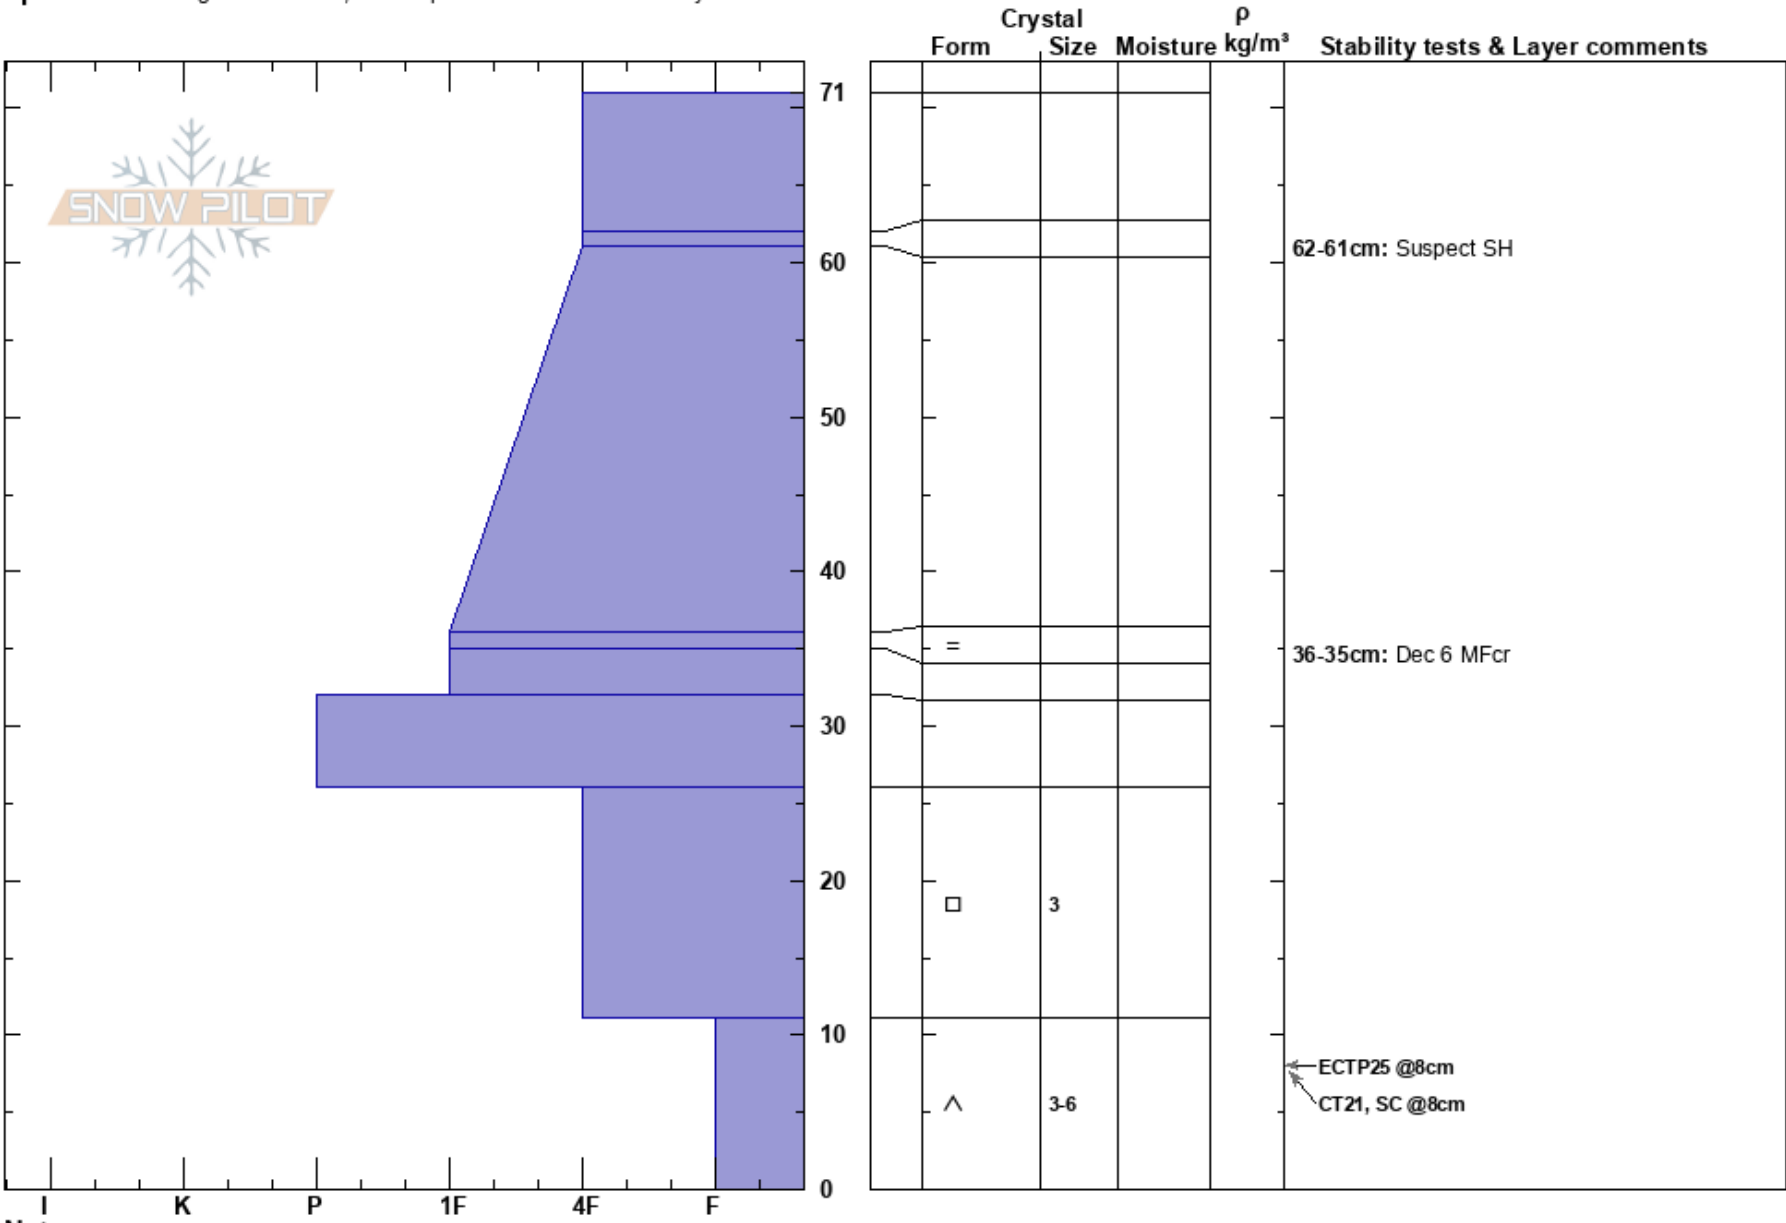

Top of fingers
 Purcells
 CA
Elevation: 2430 m
Aspect: E
Specifics: Pit dug in a Ski Area; Pit is representative of backcountry

Panorama Avalanche Office
 01/04/2024 - 3:00pm
Co-ord:
Slope Angle: 12°
Wind Loading: previous

Stability:
Air Temperature:
Sky Cover: BKN
Precipitation: NO
Wind: SW Light Breeze

HS: 71
PF: 60
PS: 15
 62-61cm: Suspect SH
 36-35cm: Dec 6 MFcr

Notes: Open TL area with large fetch and some well spaced trees. DM