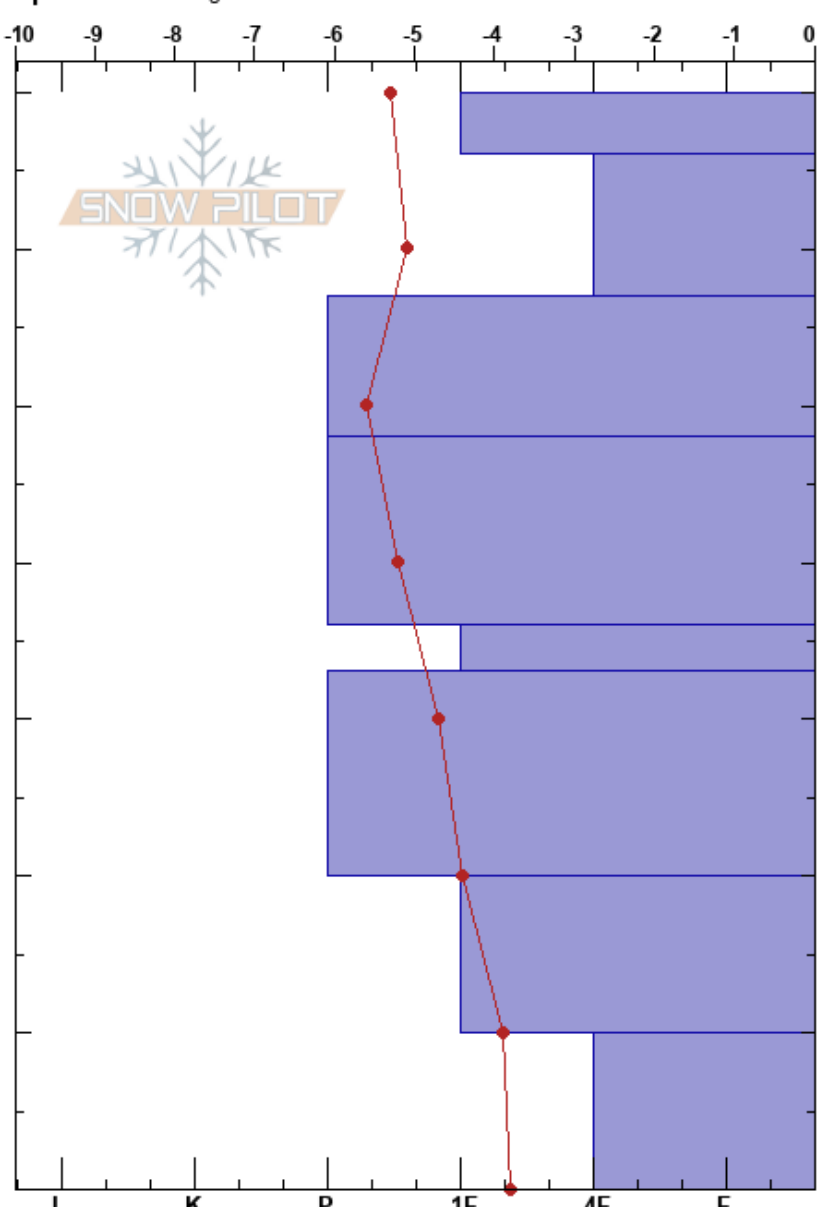

Sheriff South Pillows
 South Rockies
 AB
 Elevation: 2081 m
 Aspect: NE
 Specifics: Pit dug in a Ski Area

Annie Schussler
 04/01/2024 - 10:00
 Co-ord: 49.31478N, -114.43783W
 Slope Angle: 35°
 Wind Loading: previous

Stability:
 Air Temperature: -6°C
 Sky Cover: OVC
 Precipitation: NO
 Wind: SW Light Breeze

HS:70
 Layer Notes:
 10-0cm: Problematic layer

Form	Crystal Size	Moisture	ρ kg/m ³	Stability tests & Layer comments
/	1			
/	1-2		170	
			120	
•	0.5-1			
			200	
•	0.1-0.5			
			240	
∩ (□)	1-2(1)			
⊖	0.5-1		200	
			190	
⊙ (⊖)	(0.5)			
			210	
⊖	0.5-1			
			160	
□	1-2			

CT20, SP @0cm
 CT27, SP @0cm

Notes: