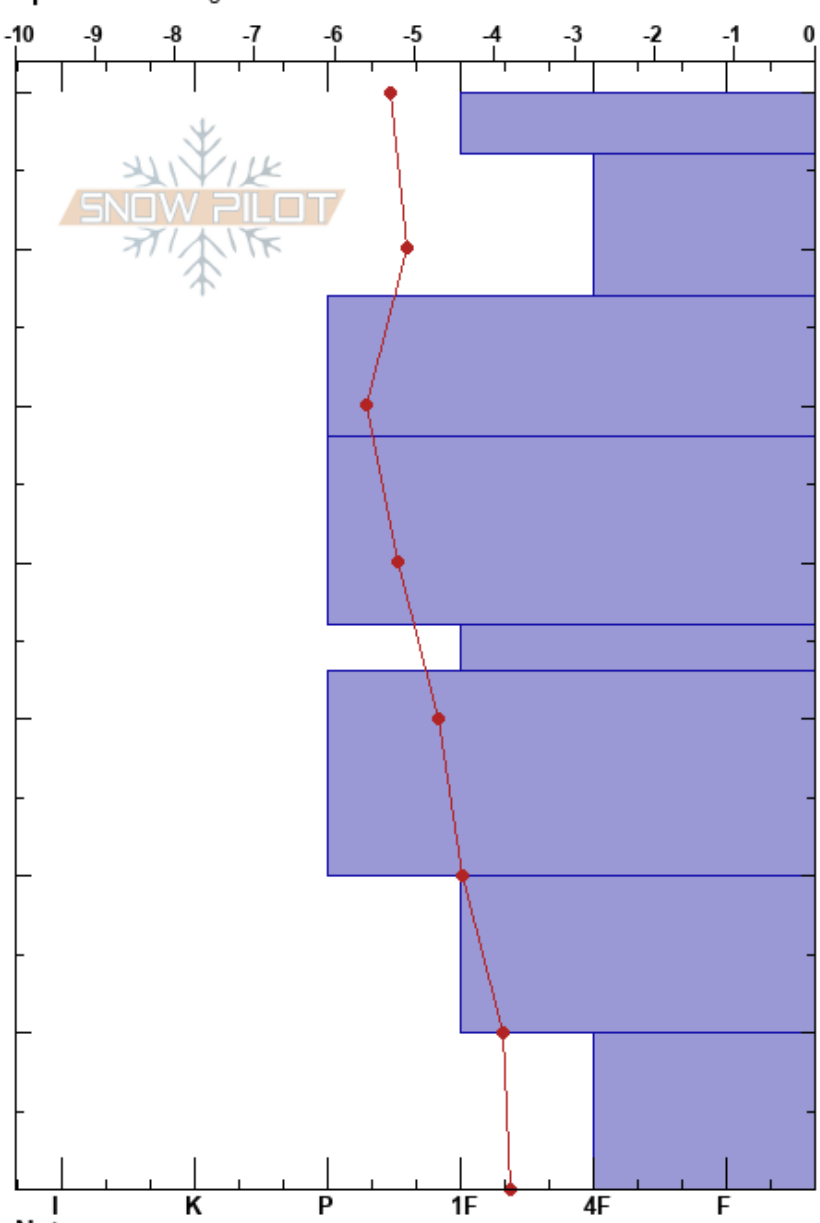

Sheriff South Pillows
 South Rockies
 AB
 Elevation: 2081 m
 Aspect: NE
 Specifics: Pit dug in a Ski Area

Annie Schussler
 04/01/2024 - 10:00
 Co-ord: 49.31478N, -114.43783W
 Slope Angle: 35°
 Wind Loading: previous

Stability:
 Air Temperature: -6°C
 Sky Cover: OVC
 Precipitation: NO
 Wind: SW Light Breeze

HS:70
 Layer Notes:
 10-0cm: Problematic layer

Form	Crystal		Moisture	ρ kg/m ³	Stability tests & Layer comments
	Size				
/	1				
/	1-2			170	
				120	
•	0.5-1				
				200	
•	0.1-0.5				
				240	
∩ (□)	1-2(1)				
⊖	0.5-1			200	
				190	
⊙ (⊖)	(0.5)				
				210	
⊖	0.5-1				
				160	
□	1-2				

CT20, SP @0cm
 CT27, SP @0cm

Notes: