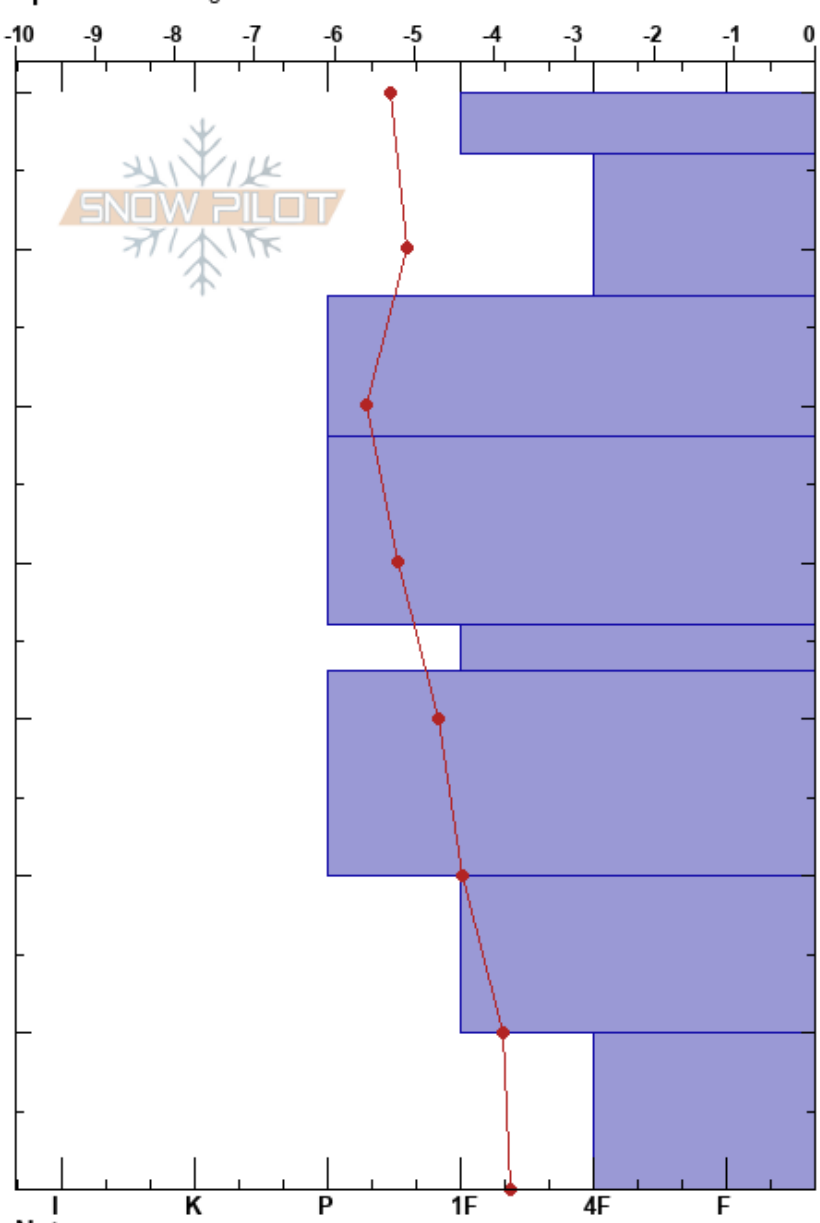

Sheriff South Pillows
 South Rockies
 AB
 Elevation: 2081 m
 Aspect: NE
 Specifics: Pit dug in a Ski Area

Annie Schussler
 04/01/2024 - 10:00
 Co-ord: 49.31478N, -114.43783W
 Slope Angle: 35°
 Wind Loading: previous

Stability:
 Air Temperature: -6°C
 Sky Cover: OVC
 Precipitation: NO
 Wind: SW Light Breeze

HS:70
 Layer Notes:
 10-0cm: Problematic layer

Form	Crystal		Moisture	ρ kg/m ³	Stability tests & Layer comments
	Size				
/	1				
/	1-2			170	
				120	
•	0.5-1			200	
•	0.1-0.5			240	
∩ (□)	1-2(1)			200	
⊖	0.5-1			190	
⊙⊙ (⊖)	(0.5)			210	
⊖	0.5-1			160	
□	1-2				

CT20, SP @0cm
 CT27, SP @0cm

Notes: