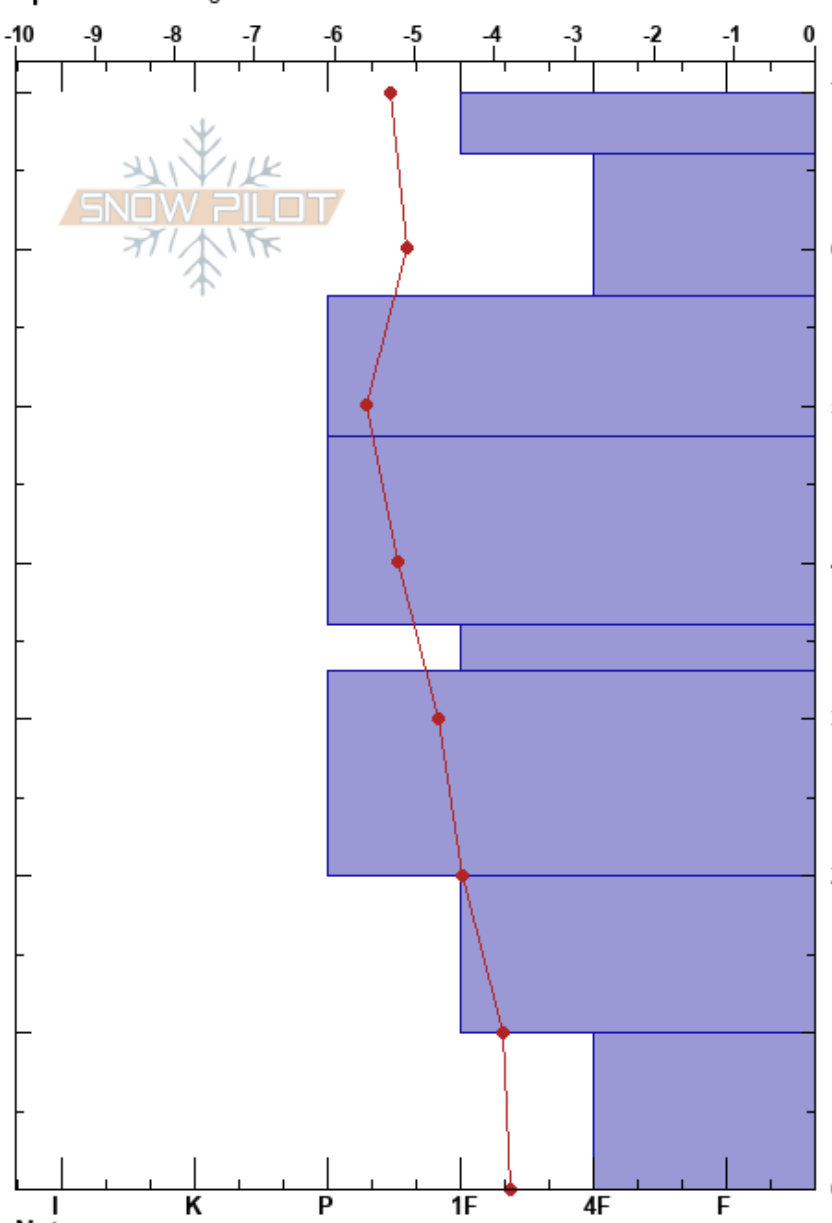

Sheriff South Pillows
 South Rockies
 AB
 Elevation: 2081 m
 Aspect: NE
 Specifics: Pit dug in a Ski Area

Annie Schussler
 04/01/2024 - 10:00
 Co-ord: 49.31478N, -114.43783W
 Slope Angle: 35°
 Wind Loading: previous

Stability: **HS:70**
 Air Temperature: -6°C
 Sky Cover: OVC
 Precipitation: NO
 Wind: SW Light Breeze

Layer Notes:
 10-0cm: Problematic layer

Form	Crystal Size	Moisture	ρ kg/m ³	Stability tests & Layer comments
/	1			
/	1-2		170	
			120	
•	0.5-1			
			200	
•	0.1-0.5			
			240	
∩ (□)	1-2(1)			
⊖	0.5-1		200	
			190	
⊙ (⊖)	(0.5)			
			210	
⊖	0.5-1			
			160	
□	1-2			

CT20, SP @0cm
 CT27, SP @0cm

Notes: