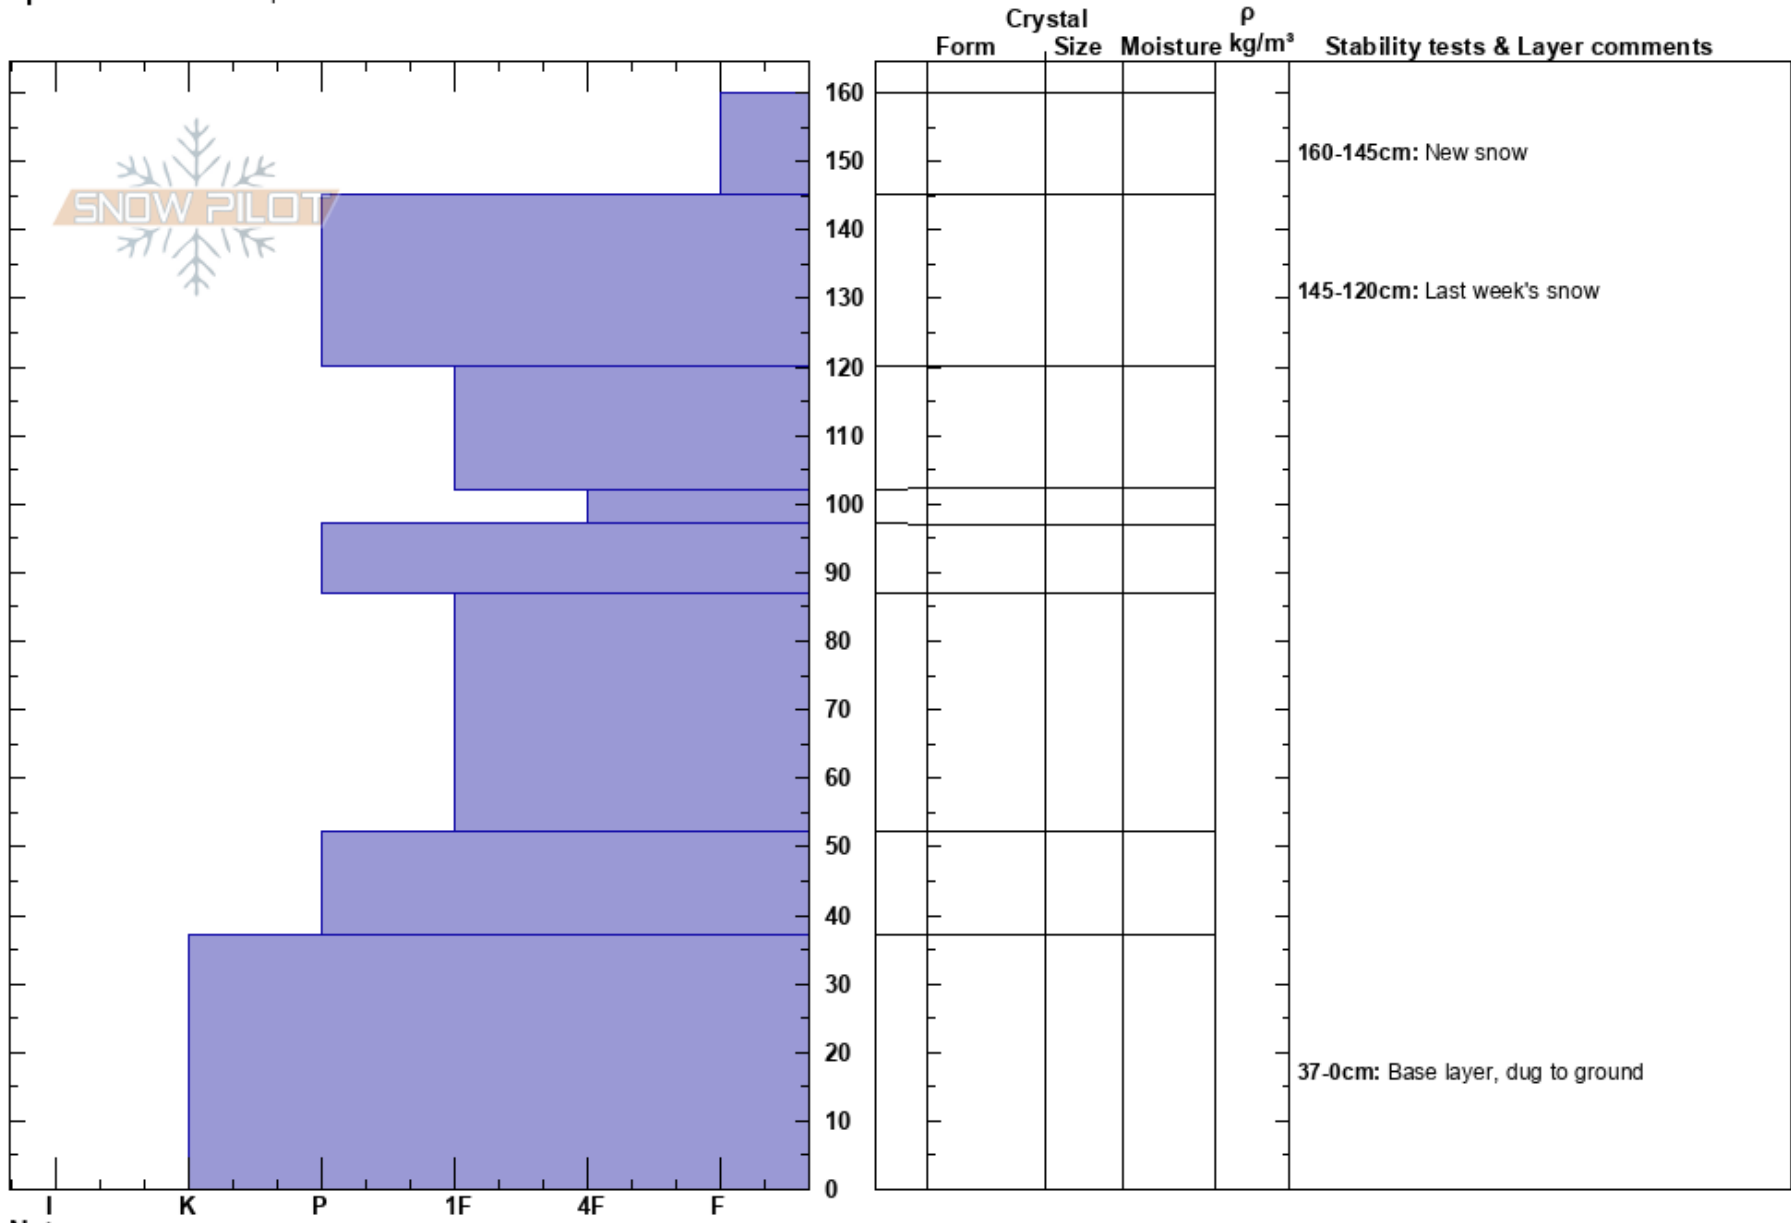

Logan Peak  
 Bear River Range  
 UT  
**Elevation:** 9600 ft  
**Aspect:** NW  
**Specifics:** We skied slope

David Rosenberg  
 01/21/2018 - 4:00pm  
**Co-ord:** 41.71367N, -111.71924W  
**Slope Angle:** 34°  
**Wind Loading:**

**Stability:** Very Good  
**Air Temperature:** 7°F  
**Sky Cover:** FEW  
**Precipitation:** NO  
**Wind:** NW Light Breeze

**HS:** 160  
**PS:** 25  
**Layer Notes:**  
 160-145cm: New snow  
 145-120cm: Last week's snow  
 102-97cm: Problematic layer  
 37-0cm: Base layer, dug to ground