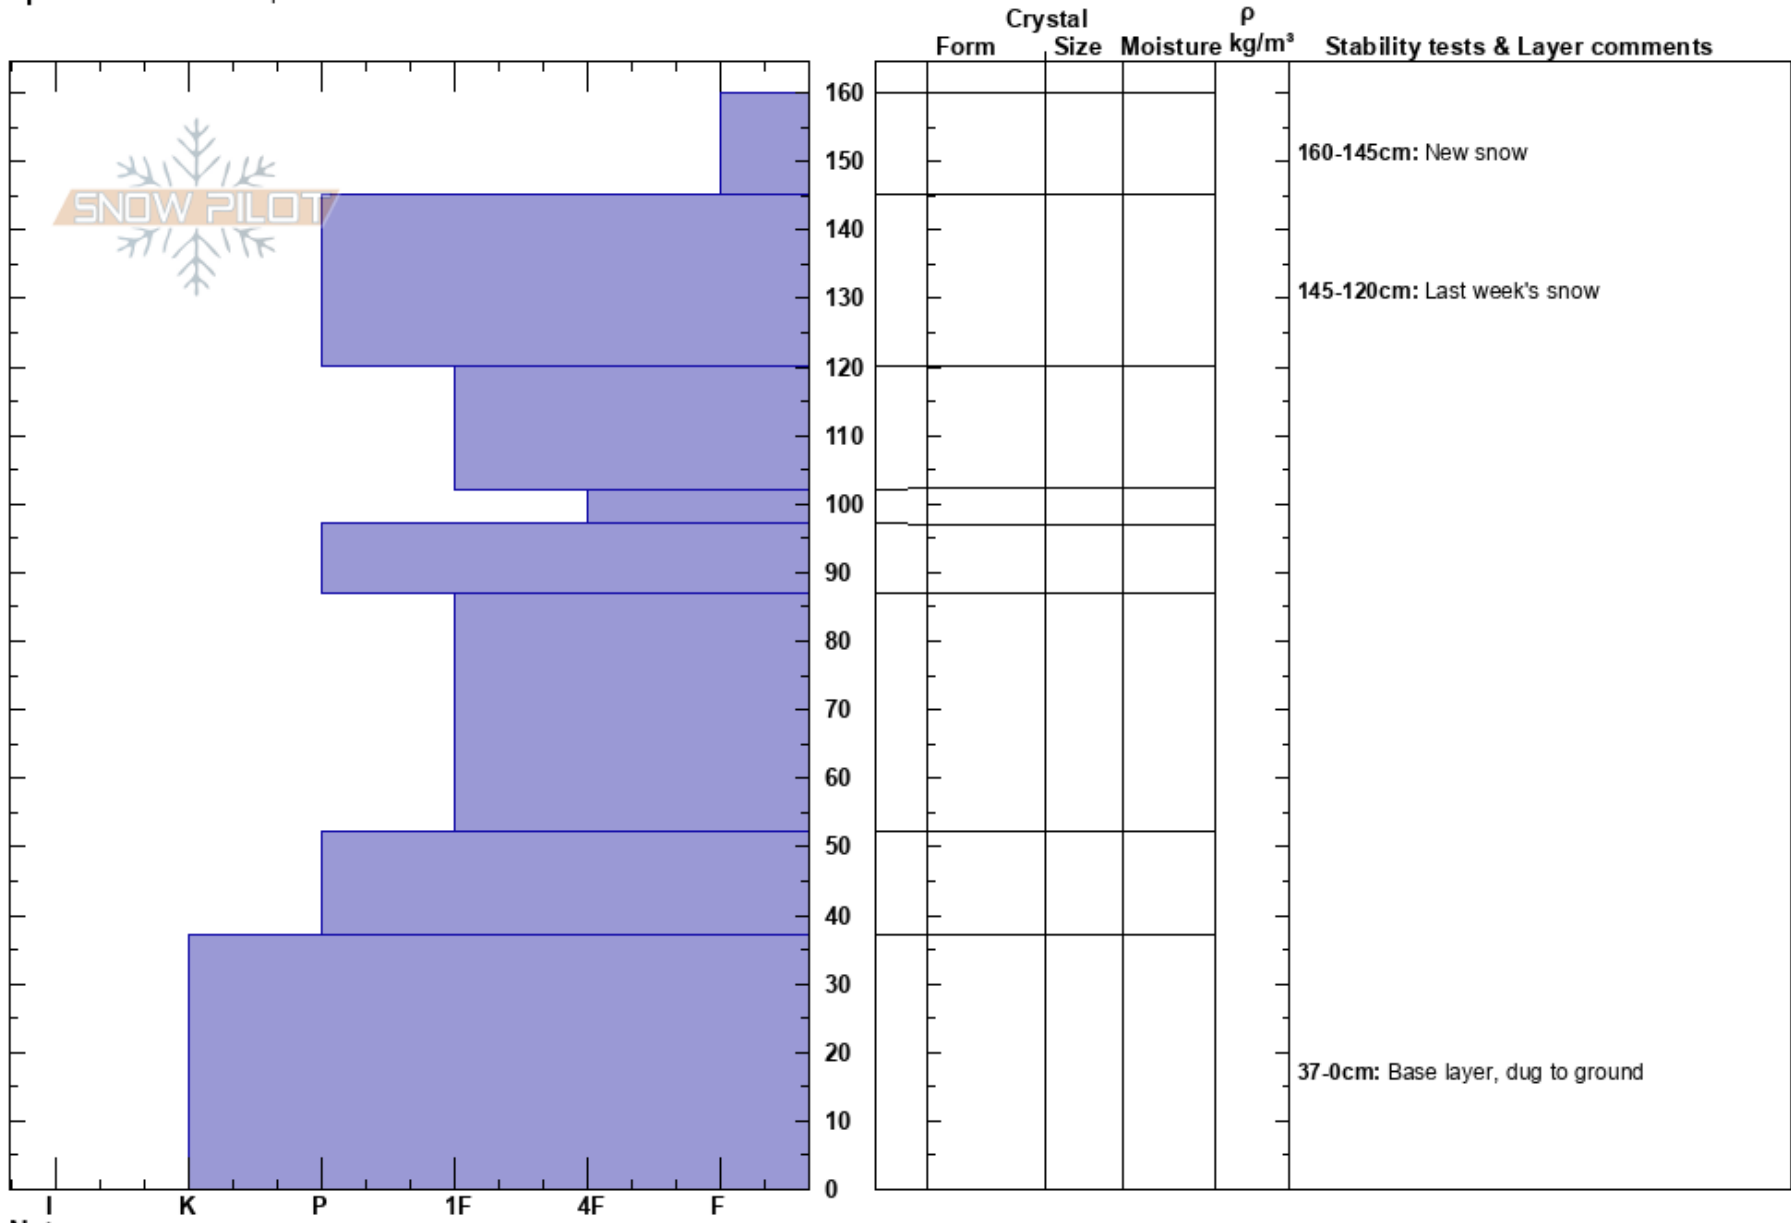

Logan Peak
 Bear River Range
 UT
Elevation: 9600 ft
Aspect: NW
Specifics: We skied slope

David Rosenberg
 01/21/2018 - 4:00pm
Co-ord: 41.71367N, -111.71924W
Slope Angle: 34°
Wind Loading:

Stability: Very Good
Air Temperature: 7°F
Sky Cover: FEW
Precipitation: NO
Wind: NW Light Breeze

HS: 160
PS: 25
Layer Notes:
 160-145cm: New snow
 145-120cm: Last week's snow
 102-97cm: Problematic layer
 37-0cm: Base layer, dug to ground

Notes: