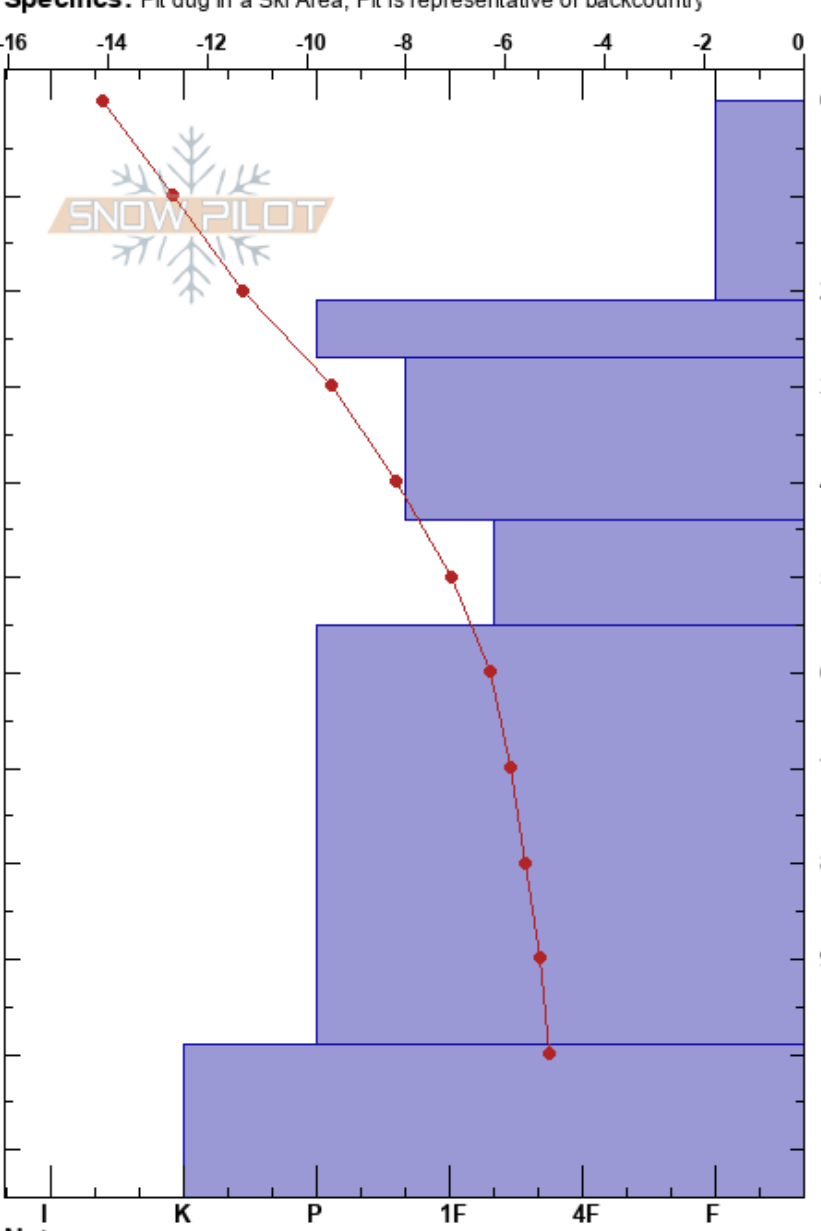

Hliðarhryggur Jóhann Garðar Þorbjörnsson
 Tröllaskagi 29/12/2023 - 16:00
 Iceland Co-ord: 65.65435N, -18.24720W
 Elevation: 917 m Sky Cover: OVC
 Aspect: Wind Loading:
Specifics: Pit dug in a Ski Area; Pit is representative of backcountry

Stability: PF:45
Air Temperature: -15.2°C
Sky Cover: OVC
Precipitation: NO
Wind: Calm

Layer Notes:
 44-55cm: Problematic layer

	Crystal		Moisture	ρ kg/m³	Stability tests & Layer comments
	Form	Size			
0					
10					
20					
26					←CT16, SC @26cm
30					
40					←CT11, RP @40cm
49					
49					←CT25, RP @49cm
53					←CT21, SC @53cm
65					←CT26, SC @65cm
70					
80					
90					
100					
110					
115					