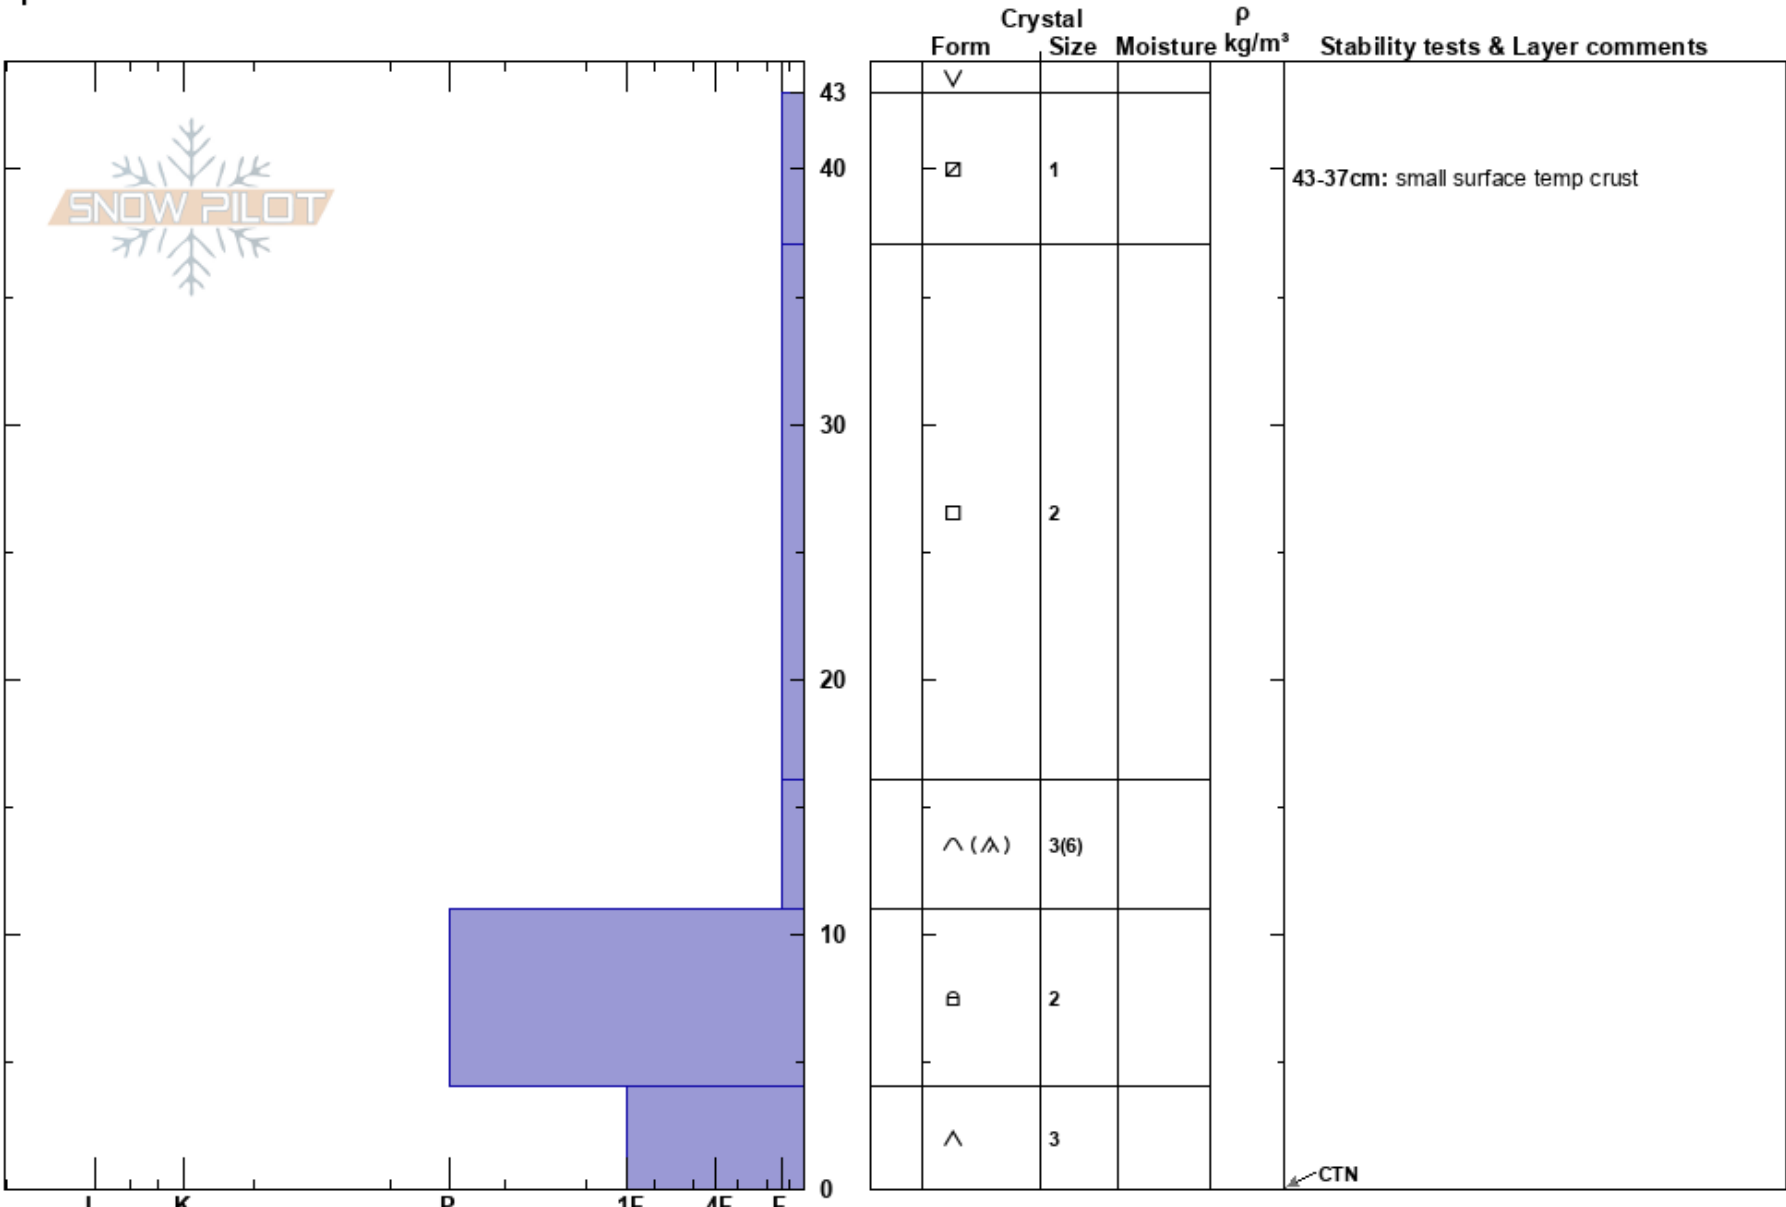

NW Van Horn  
 Independence Pass  
 CO  
 Elevation: 9880 ft  
 Aspect: NW  
 Specifics:

Jewel Campbell  
 01/03/2024 - 1:00pm  
 Co-ord:  
 Slope Angle: 8°  
 Wind Loading: no

Stability:  
 Air Temperature:  
 Sky Cover: BKN  
 Precipitation: NO  
 Wind: SW Light Breeze

HS:43  
 PF:40  
 PS:15  
 43-37cm: small surface temp crust  
 16-11cm: Problematic layer

Notes: