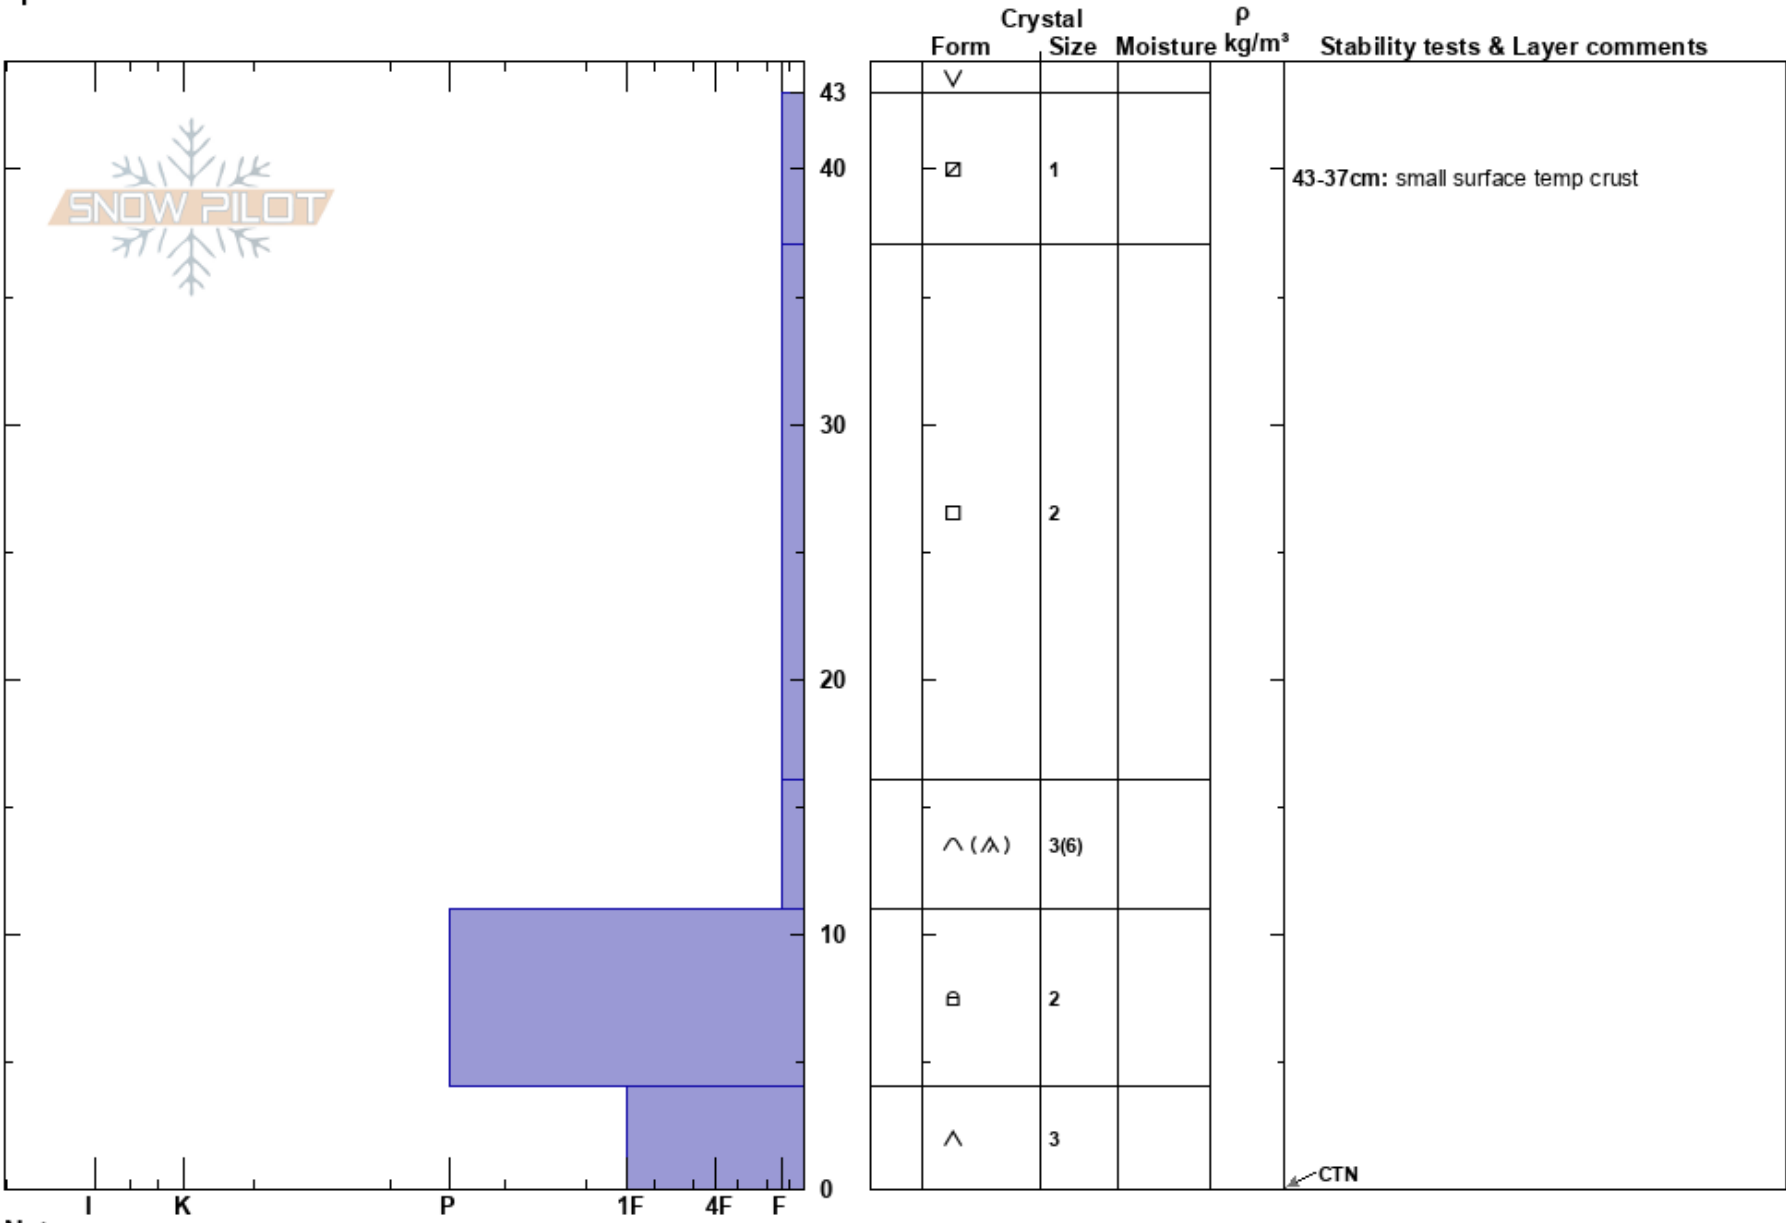

NW Van Horn  
 Independence Pass  
 CO  
 Elevation: 9880 ft  
 Aspect: NW  
 Specifics:

Jewel Campbell  
 01/03/2024 - 1:00pm  
 Co-ord:  
 Slope Angle: 8°  
 Wind Loading: no

Stability:  
 Air Temperature:  
 Sky Cover: BKN  
 Precipitation: NO  
 Wind: SW Light Breeze

HS:43  
 PF:40  
 PS: 15  
 43-37cm: small surface temp crust  
 16-11cm: Problematic layer

Notes:

I K P 1F 4F F 0

CTN