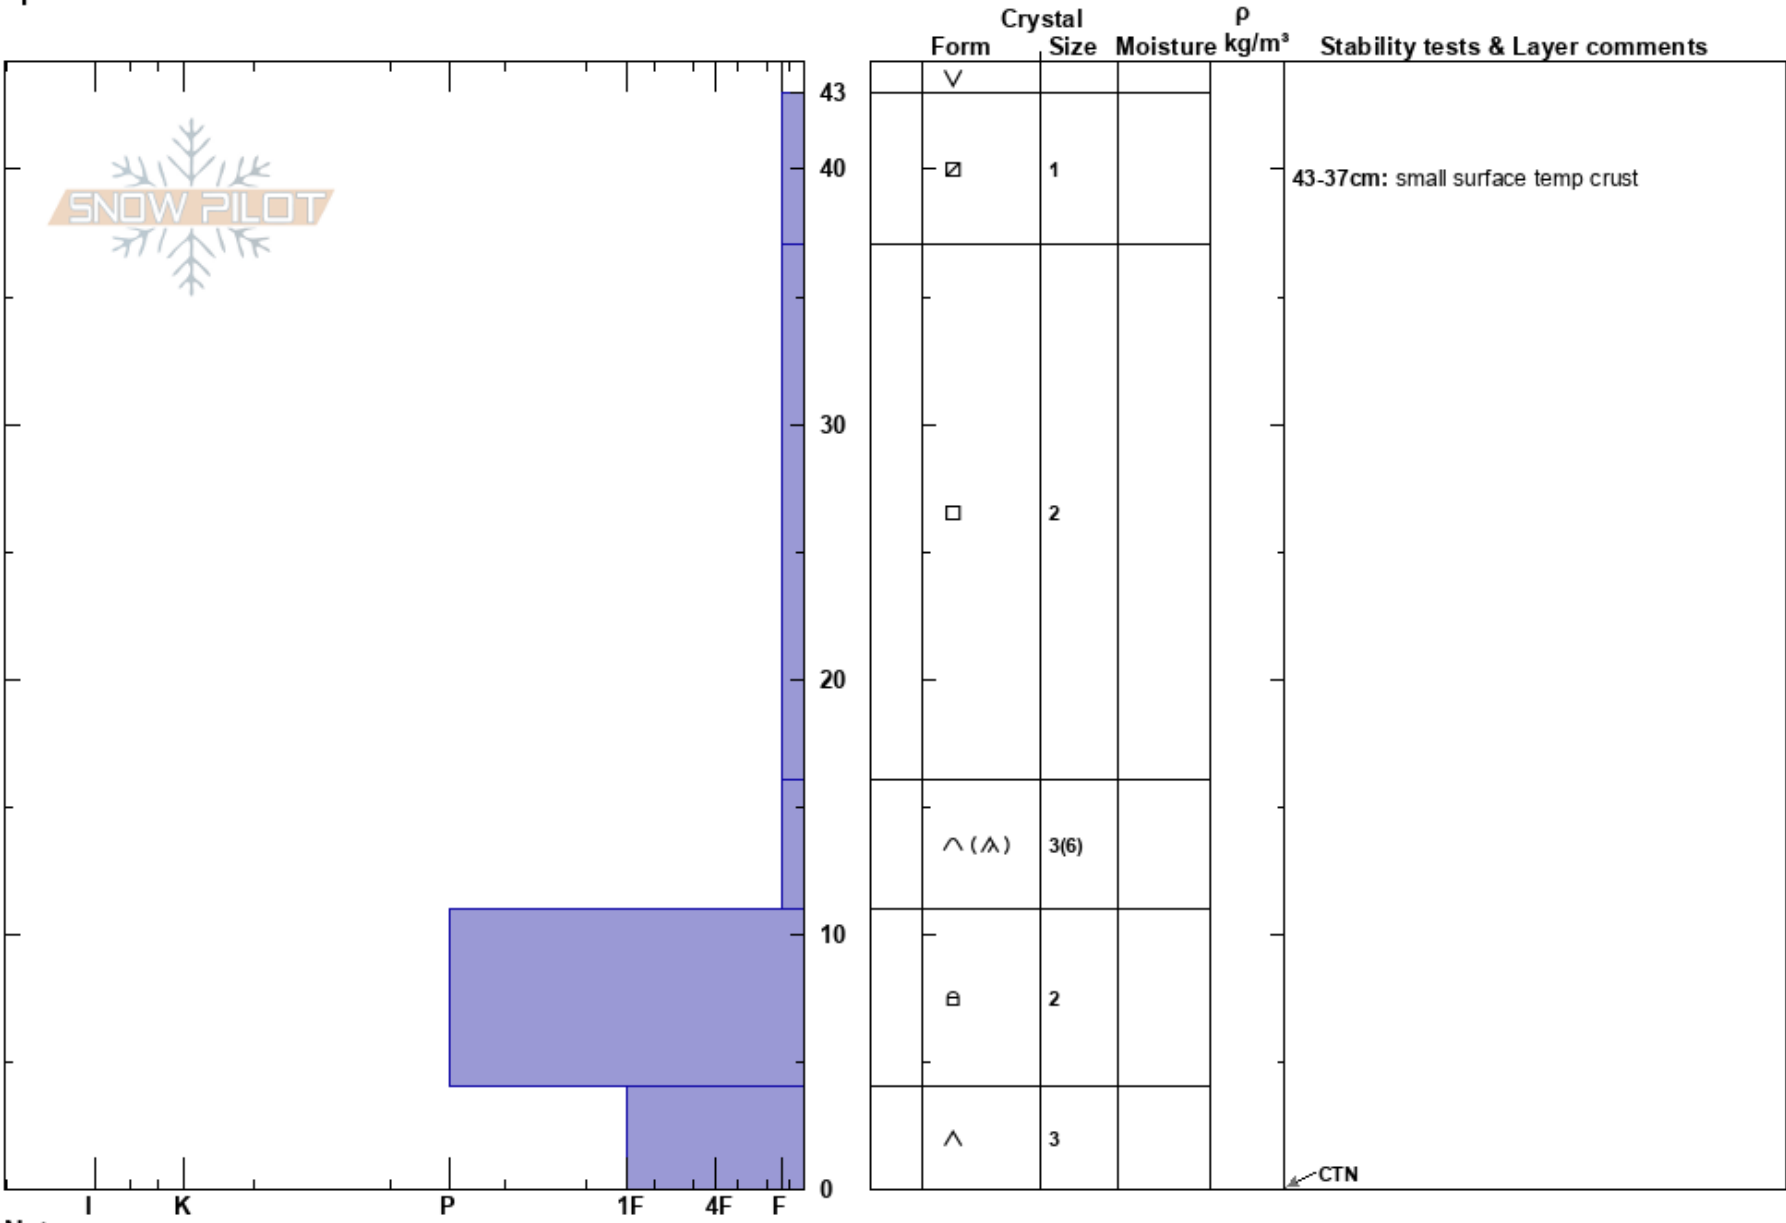

NW Van Horn
 Independence Pass
 CO
 Elevation: 9880 ft
 Aspect: NW
 Specifics:

Jewel Campbell
 01/03/2024 - 1:00pm
 Co-ord:
 Slope Angle: 8°
 Wind Loading: no

Stability:
 Air Temperature:
 Sky Cover: BKN
 Precipitation: NO
 Wind: SW Light Breeze

HS:43
 PF:40
 PS: 15
 43-37cm: small surface temp crust
 16-11cm: Problematic layer

Notes:

CTN