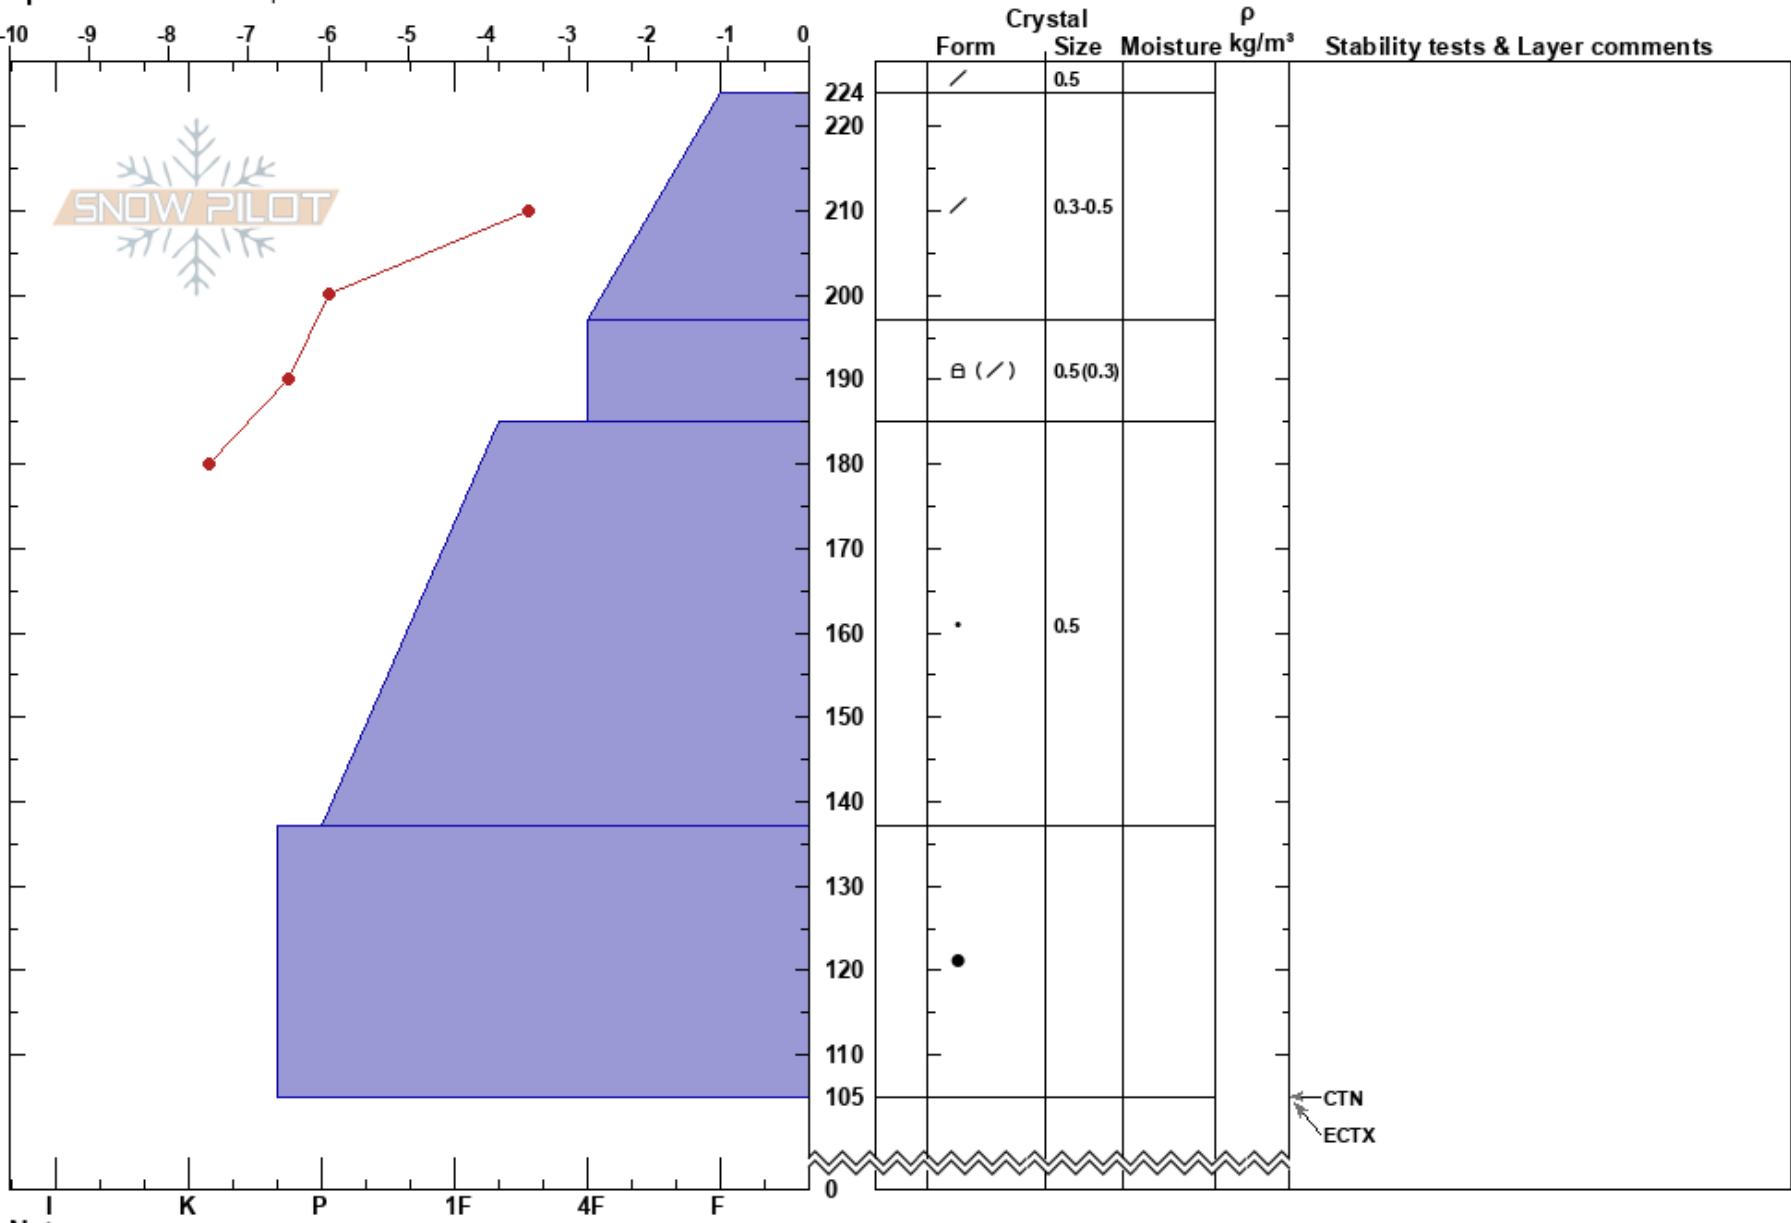

Chise S Face  
 Niseko Mountains  
 Japan  
 Elevation: 3425 ft  
 Aspect: S  
 Specifics: We skied slope

Josh Lanney  
 04/01/2024 - 14:40  
 Co-ord:  
 Slope Angle: 29°  
 Wind Loading: previous

Stability: Good  
 Air Temperature: -2°C  
 Sky Cover: FEW  
 Precipitation: NO  
 Wind: NW Calm

HS:224  
 PF:10 197-185cm:Problematic layer  
 PS:30

Notes: