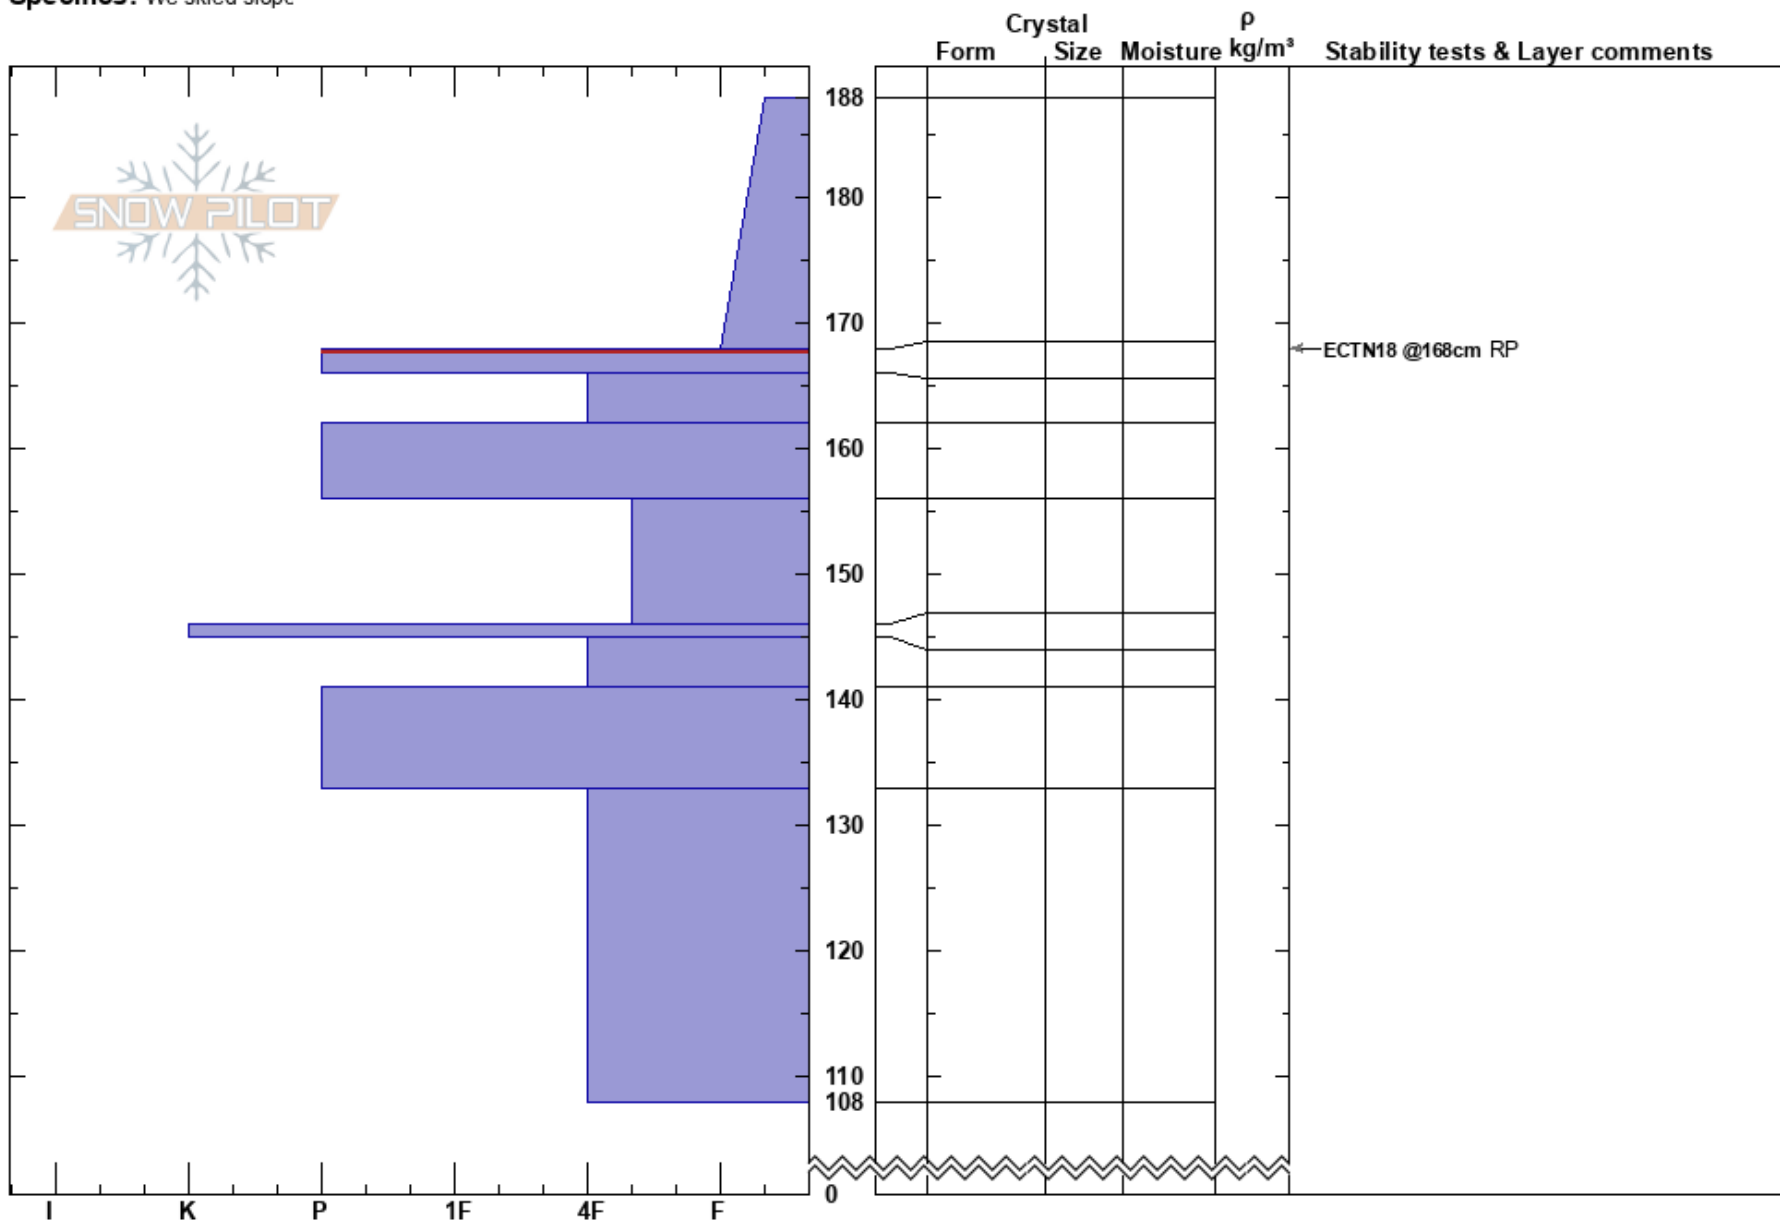

Castle Peak NW
 Sierra Nevada
 CA
Elevation: 8670 ft
Aspect: 300°
Specifics: We skied slope

Kevin M
 01/21/2018 - 1:40pm
Co-ord: 39.36726N, -120.35450W
Slope Angle: 37°
Wind Loading:

Stability: **HS:**188
Air Temperature: 168-166cm:Problematic layer
Sky Cover: BKN
Precipitation: S-1
Wind: SW Light Breeze