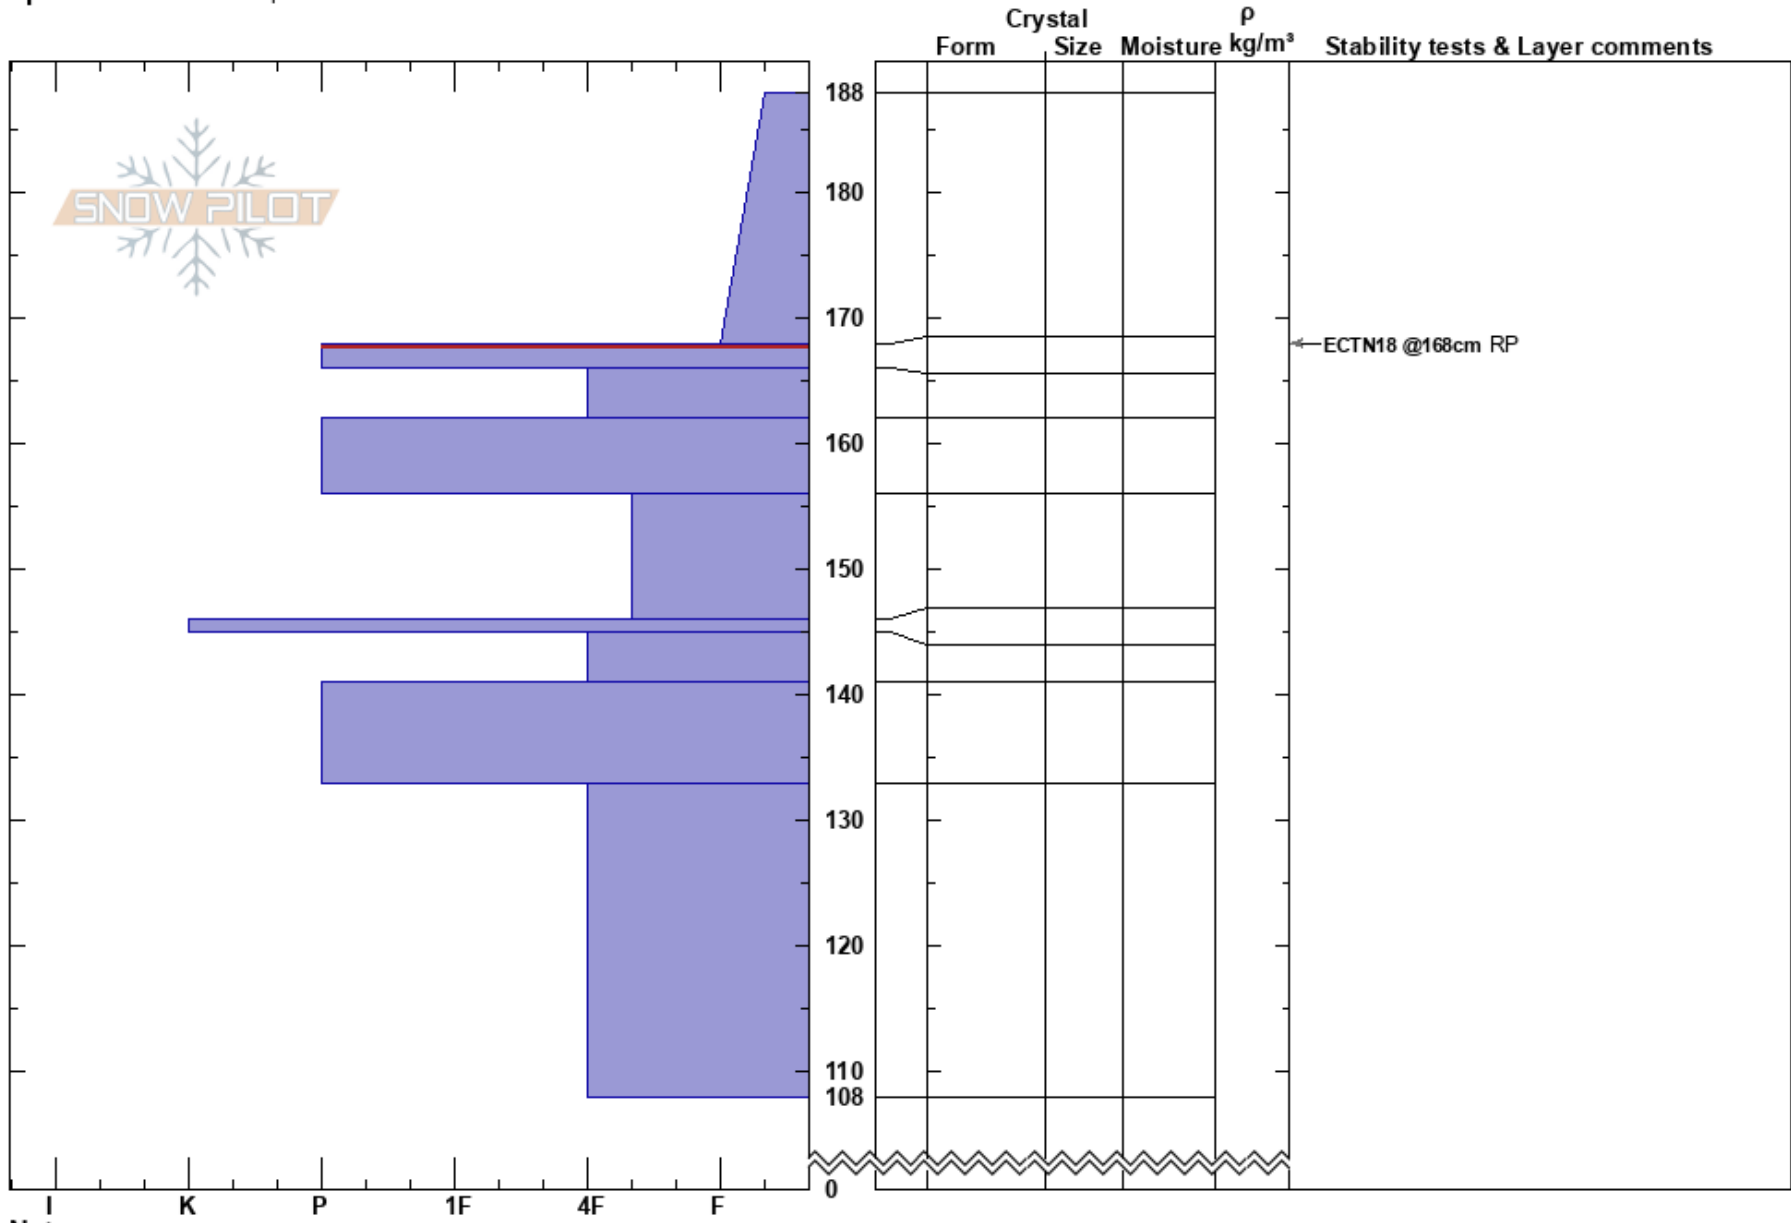

Castle Peak NW
 Sierra Nevada
 CA
Elevation: 8670 ft
Aspect: 300°
Specifics: We skied slope

Kevin M
 01/21/2018 - 1:40pm
Co-ord: 39.36726N, -120.35450W
Slope Angle: 37°
Wind Loading:

Stability: **HS:**188
Air Temperature: 168-166cm:Problematic layer
Sky Cover: BKN
Precipitation: S-1
Wind: SW Light Breeze