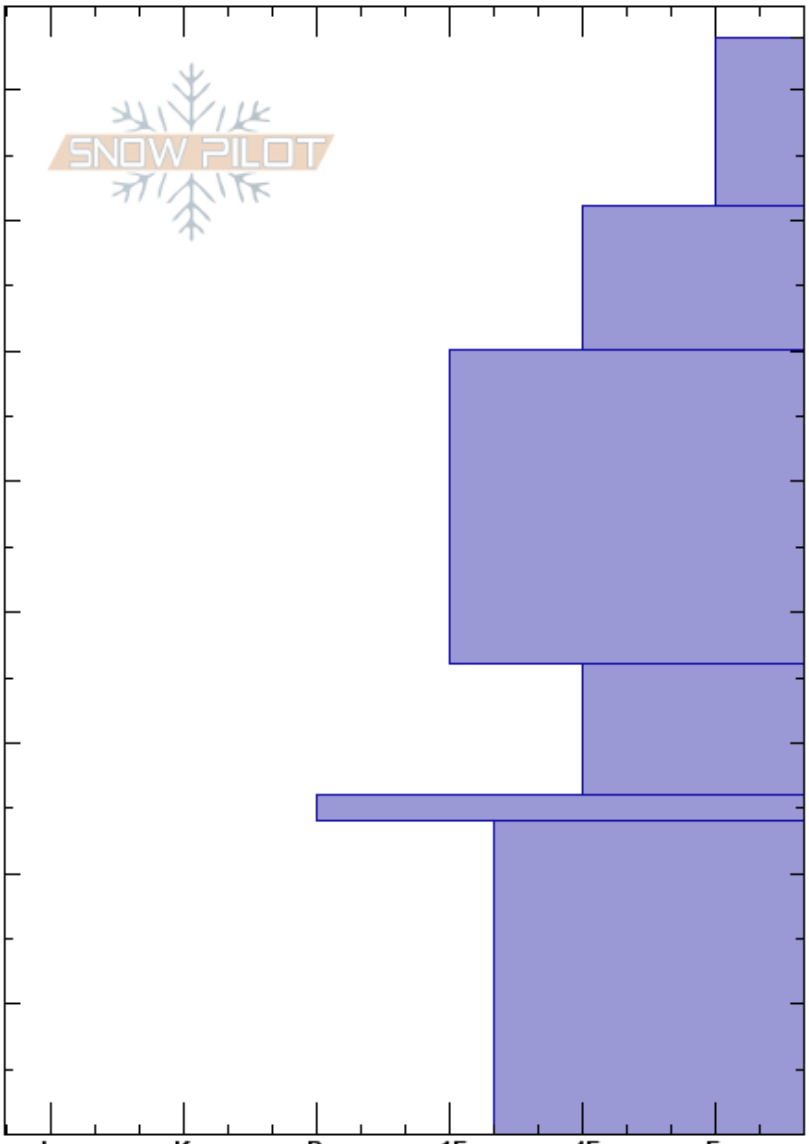

Gondola Bowl 2
 Sawatch
 CO
 Elevation: 11690 ft
 Aspect: N
 Specifics:

Will Barrett
 01/03/2024 - 11:30am
 Co-ord: 38.49536N, -106.31285W
 Slope Angle: 25°
 Wind Loading: no

Stability: **HS:84**
 Air Temperature: **PF:20**
 Sky Cover: SCT
 Precipitation: NO
 Wind: SW Light Breeze

Layer Notes:

Crystal Form	Crystal Size	Moisture	ρ kg/m ³	Stability tests & Layer comments
∇	3			
☒	0.5-1.5			
☒	0.5-1.5			
⊖	0.5-1			
□	1-1.5			← CT23, Q3 @34cm
□ ⊙ ⊙	2-3			
△	6-10			↙ ECTX

Notes:

I K P 1F 4F F