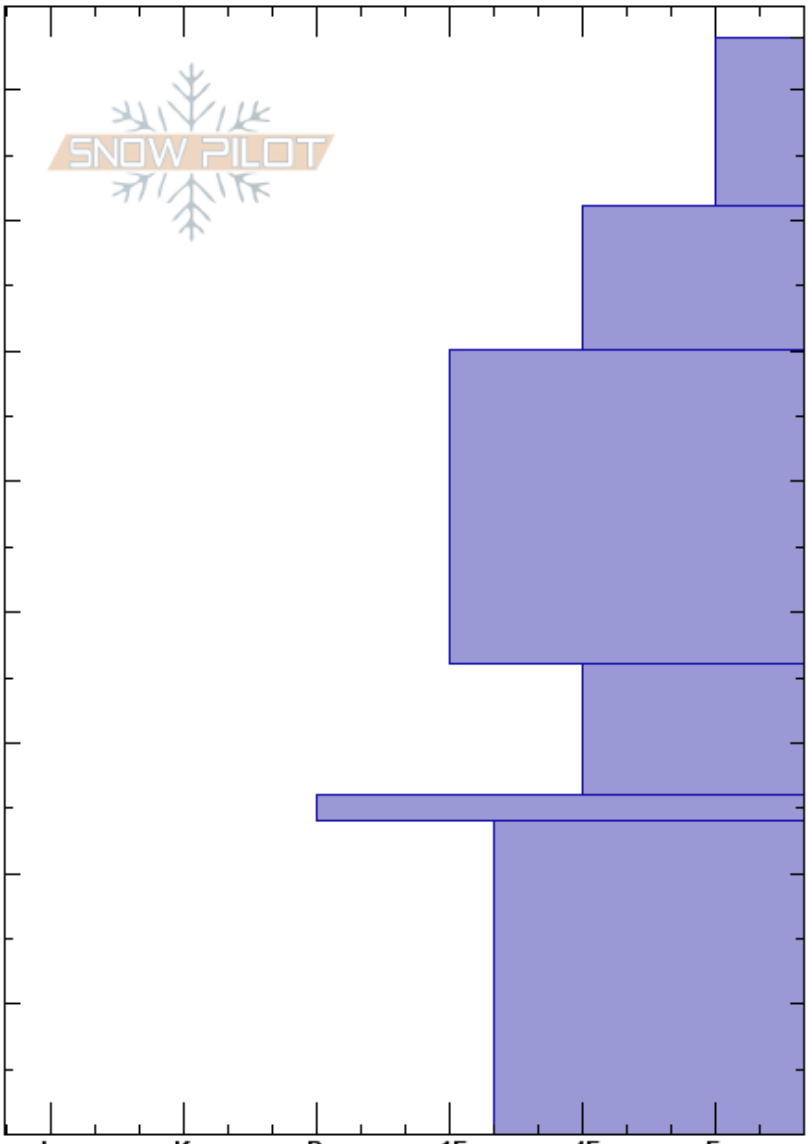

Gondola Bowl 2  
 Sawatch  
 CO  
 Elevation: 11690 ft  
 Aspect: N  
 Specifics:

Will Barrett  
 01/03/2024 - 11:30am  
 Co-ord: 38.49536N, -106.31285W  
 Slope Angle: 25°  
 Wind Loading: no

Stability: **HS:84**  
 Air Temperature: **PF:20**  
 Sky Cover: SCT  
 Precipitation: NO  
 Wind: SW Light Breeze

Layer Notes:

Crystal Form	Crystal Size	Moisture	$\rho$ kg/m <sup>3</sup>	Stability tests & Layer comments
∇	3			
☒	0.5-1.5			
☒	0.5-1.5			
⊖	0.5-1			
□	1-1.5			← CT23, Q3 @34cm
□ ⊙ ⊙	2-3			
△	6-10			← ECTX