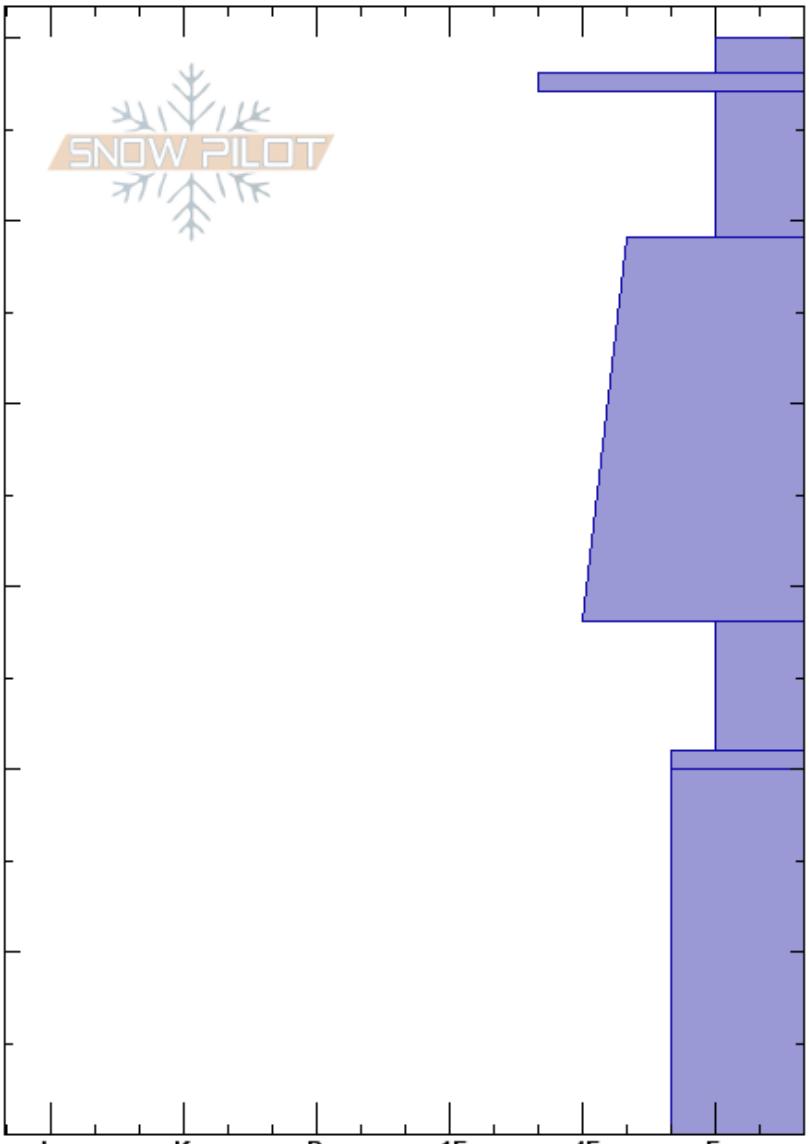

Wilderness Boundary  
 Madison Range-S  
 MT  
 Elevation: 8850 ft  
 Aspect: 250°  
 Specifics:

Zach Peterson  
 01/03/2024 - 12:00pm  
 Co-ord: 44.97676N, -111.35955W  
 Slope Angle: 26°  
 Wind Loading: no

Stability: Good  
 Air Temperature:  
 Sky Cover: FEW  
 Precipitation: NO  
 Wind: W Calm

HS:60  
 Layer Notes:  
 28-21cm: Problematic layer

Crystal Form	Crystal Size	Moisture	$\rho$ kg/m <sup>3</sup>	Stability tests & Layer comments
∇	10-15			
⊙⊙				
□	1			
□	1-2			
□	2-4			
□ ⊙⊙	2-4			
□	3-4			
				ECTX