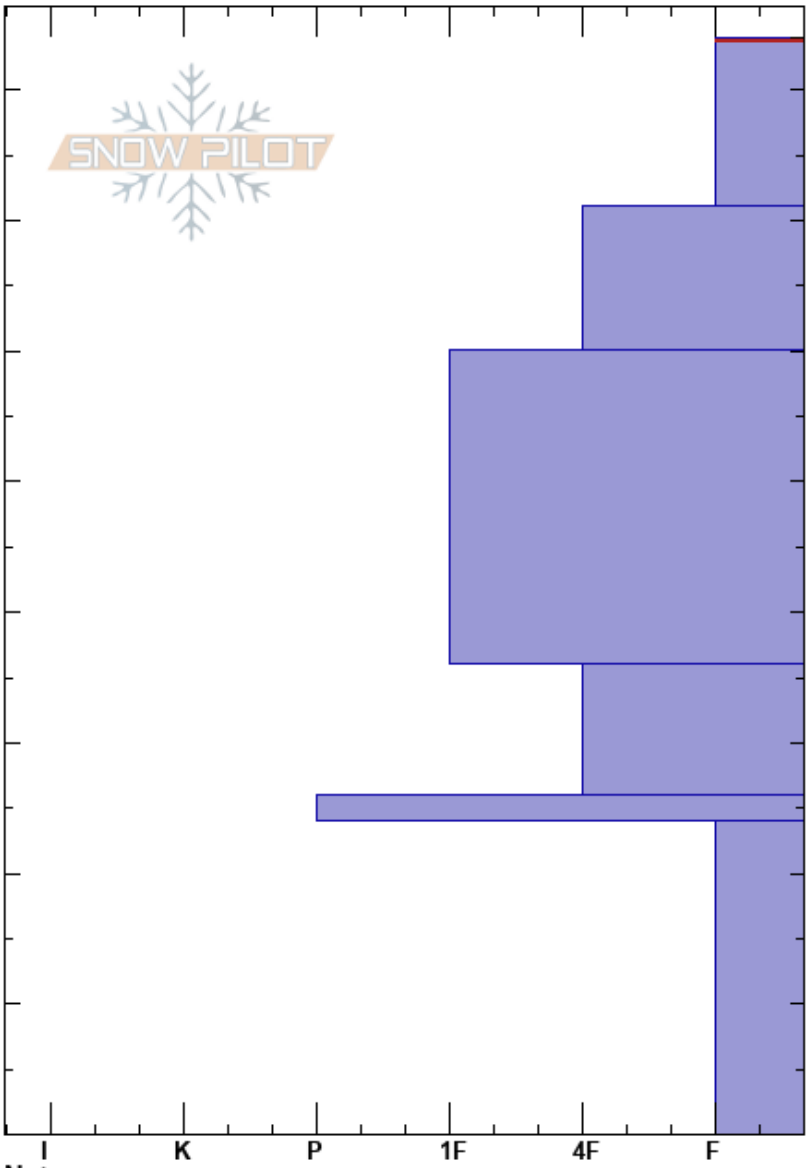

Gondola Bowl
 Sawatch
 CO
 Elevation: 11690 ft
 Aspect: N
 Specifics:

Will Barrett
 01/03/2024 - 11:30am
 Co-ord: 38.49492N, -106.31342W
 Slope Angle: 24°
 Wind Loading: no

Stability: **HS:84**
 Air Temperature: **PF:20** 84-71cm:Problematic layer
 Sky Cover: SCT
 Precipitation: NO
 Wind: SW Light Breeze

Crystal Form	Crystal Size	Moisture	ρ kg/m ³	Stability tests & Layer comments
∇	3			
☒	0.5-1.5			
☒	0.5-1.5			
⬤	0.5-1			
☐	1-1.5			← CT23, Q3 @34cm
☐ ⊙ ⊙	2			
∧	6-10			← ECTX

Notes: