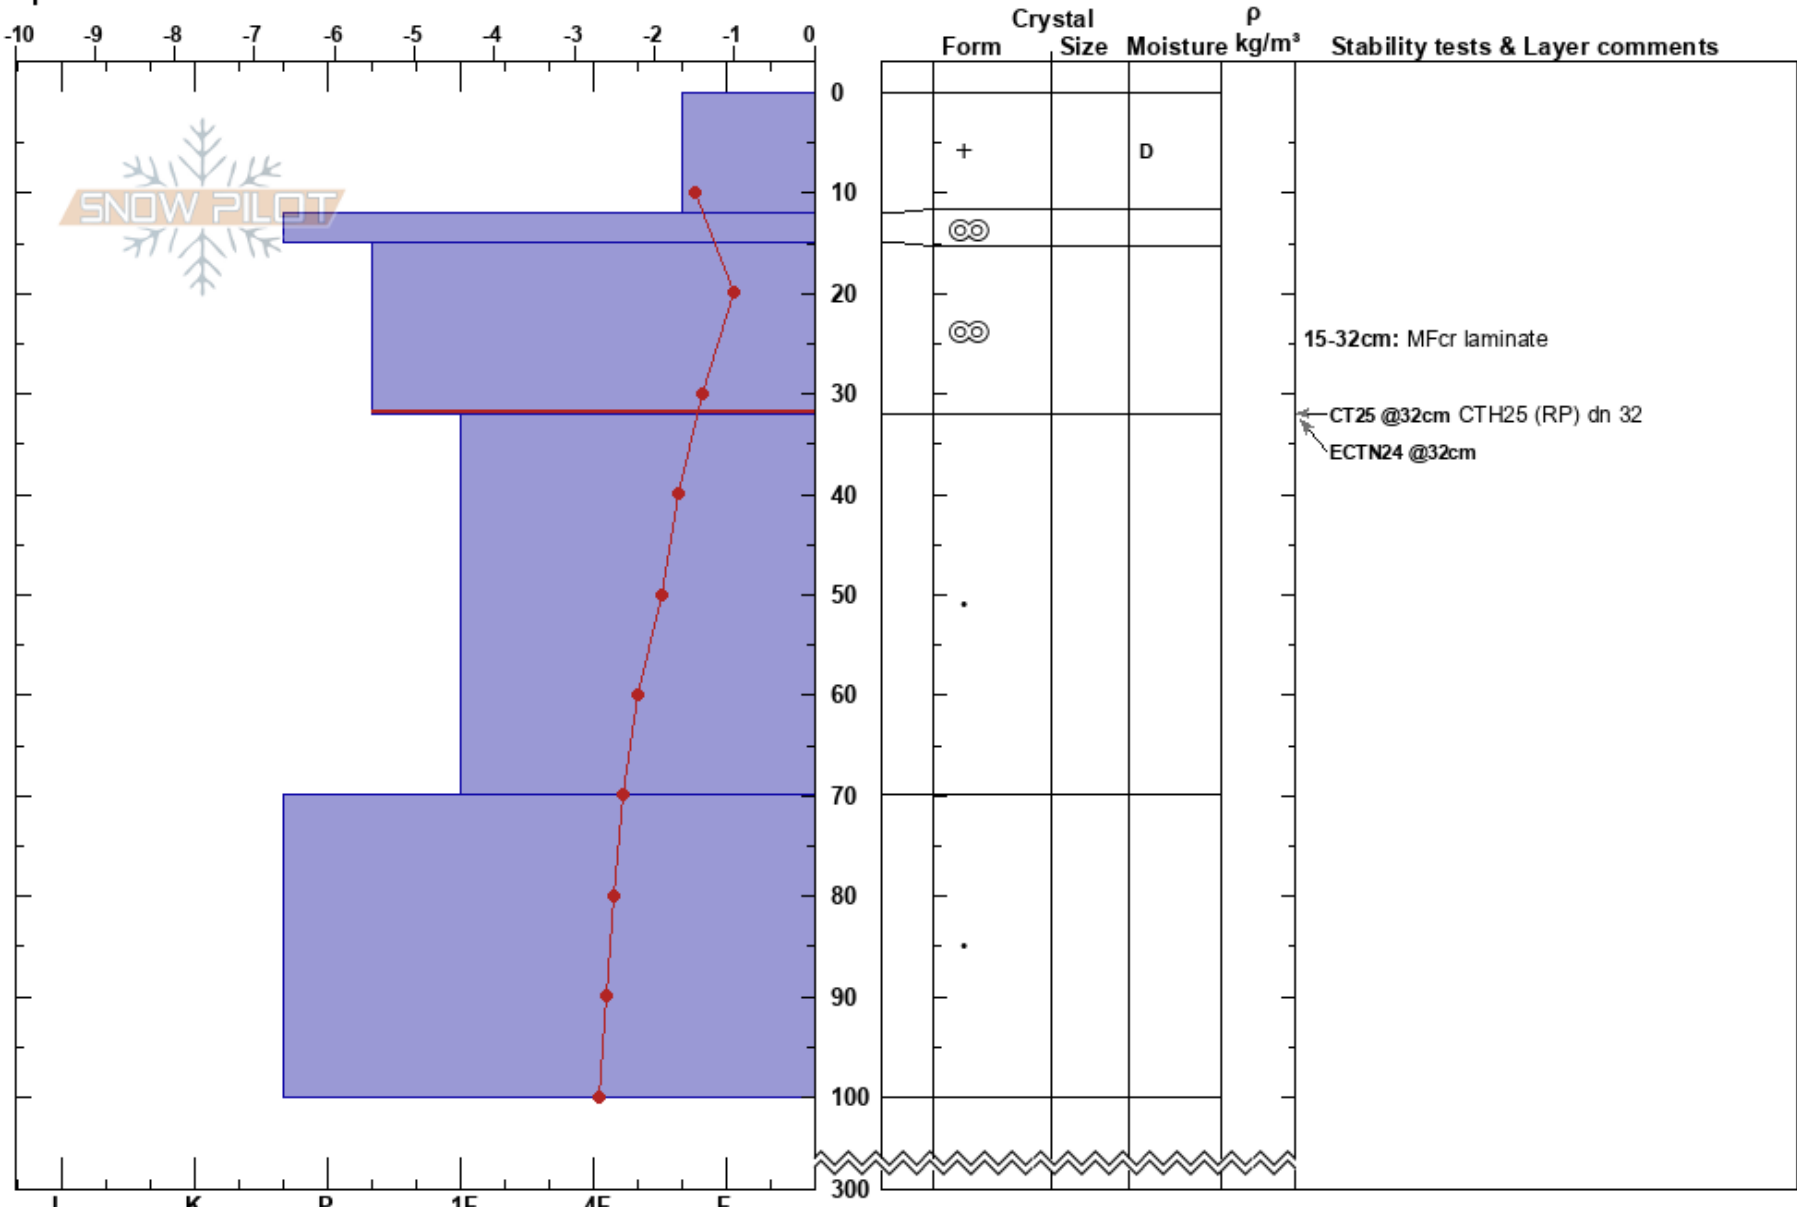

030124 Bingo
 Skeena
 BC
 Elevation: 1350 m
 Aspect: 140°
 Specifics:

White Wilderness Heliskiing Guides
 03/01/2024 - 15:00
 Co-ord: 54.74885N, -128.38241W
 Slope Angle: 25°
 Wind Loading: no

Stability:
 Air Temperature:
 Sky Cover: OVC
 Precipitation: NO
 Wind: S Light Breeze

HS:300
 PS: 12
 15-32cm: MFcr laminate
 15-32cm: Problematic layer

Notes: Wind loaded roll on on side of gully in exposed TL