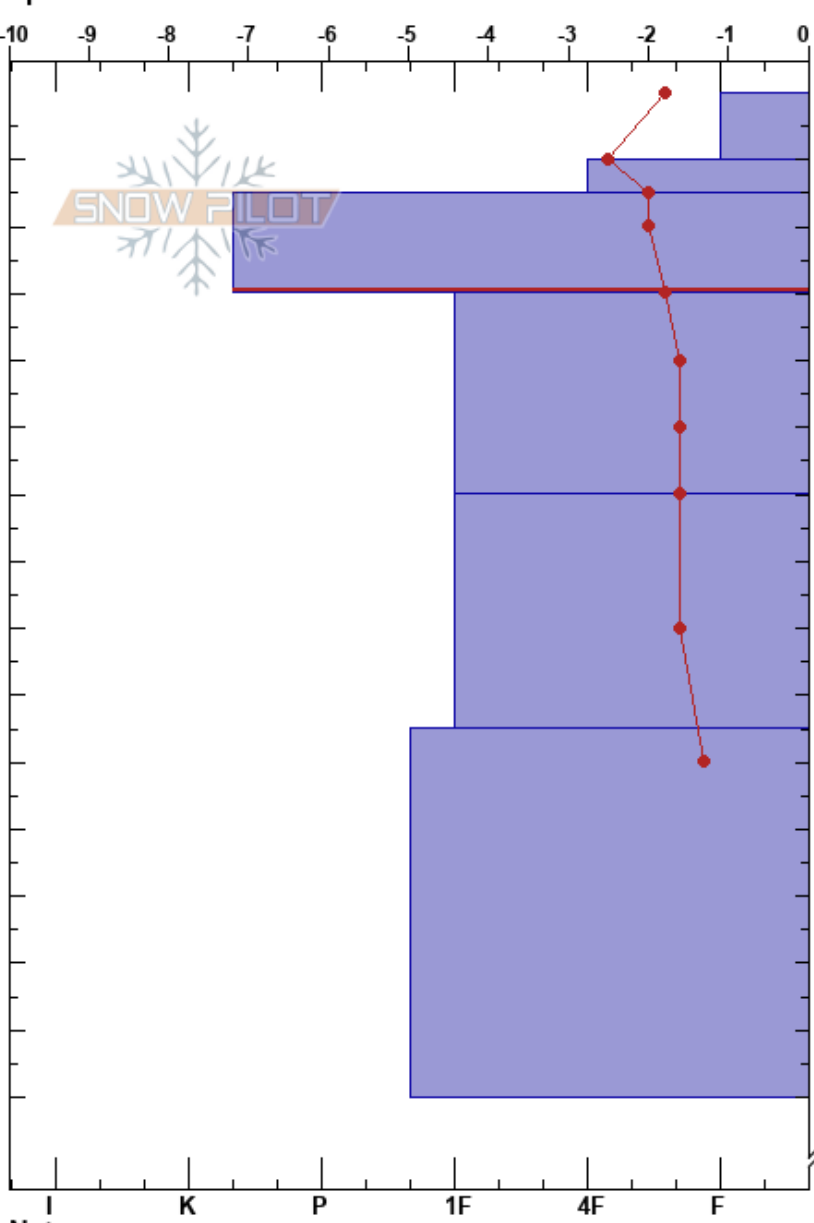

Cabin Run 240103
 Skeena
 BC
 Elevation: 1300 m
 Aspect: 90°
 Specifics:

White Wilderness Heliskiing Guides
 03/01/2024 - 11:45
 Co-ord: 54.75053N, -128.37477W
 Slope Angle: 40°
 Wind Loading:

Stability: HS:300
 Air Temperature: -1.5°C PF:30 15-30cm: Problematic layer
 Sky Cover: OVC PS: 10
 Precipitation: NO
 Wind: Calm

Form	Crystal Size	Moisture	ρ kg/m ³	Stability tests & Layer comments
/	2			
/	1	D		
/	1	D-M		
= (∞)		D-M		
.	0.5-1	M		← CT23, Q3 @30cm repeated twice
.	0.5-1	M		

Notes:

I K P 1F 4F F