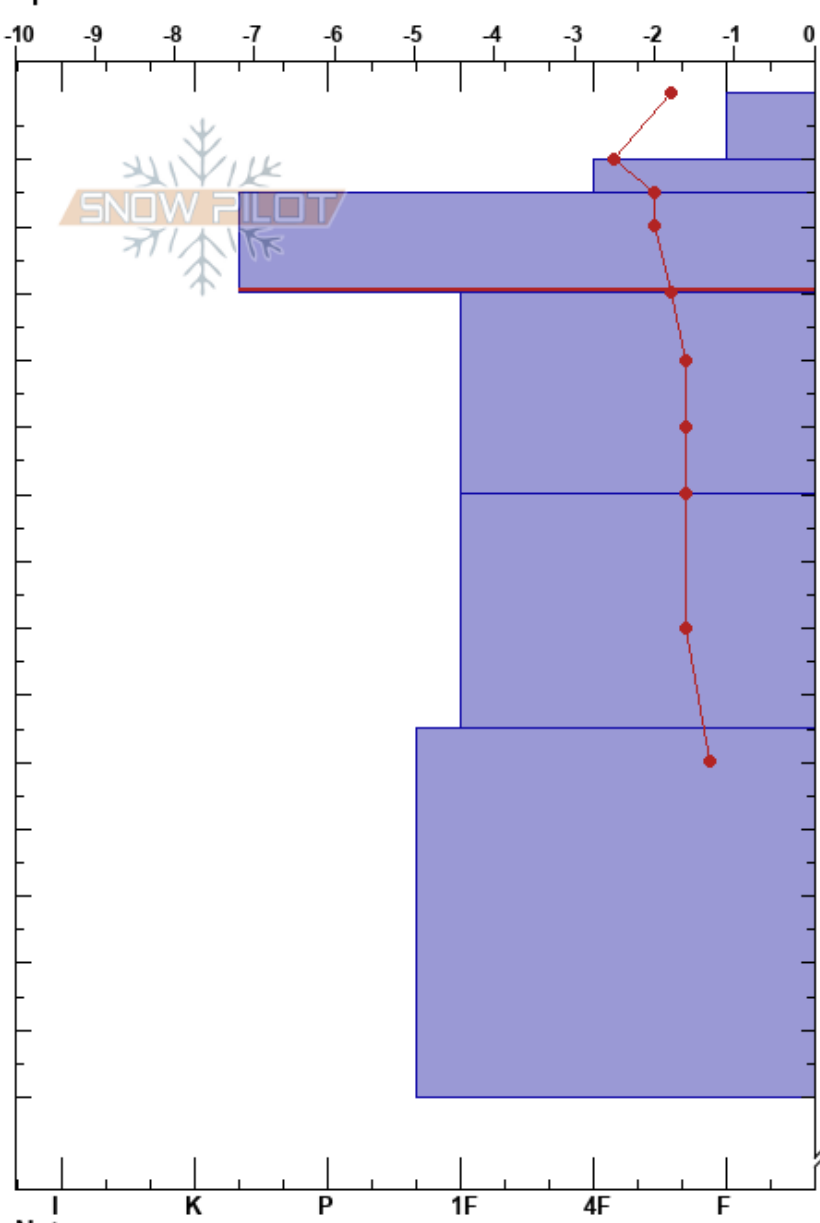

Cabin Run 240103
 Skeena
 BC
 Elevation: 1300 m
 Aspect: 90°
 Specifics:

White Wilderness Heliskiing Guides
 03/01/2024 - 11:45
 Co-ord: 54.75053N, -128.37477W
 Slope Angle: 40°
 Wind Loading:

Stability: HS:300
 Air Temperature: -1.5°C PF:30 15-30cm: Problematic layer
 Sky Cover: OVC PS: 10
 Precipitation: NO
 Wind: Calm

Form	Crystal Size	Moisture	ρ kg/m ³	Stability tests & Layer comments
/	2			
/	1	D		
/	1	D-M		
= (∞)		D-M		
.	0.5-1	M		← CT23, Q3 @30cm repeated twice
.	0.5-1	M		

Notes: