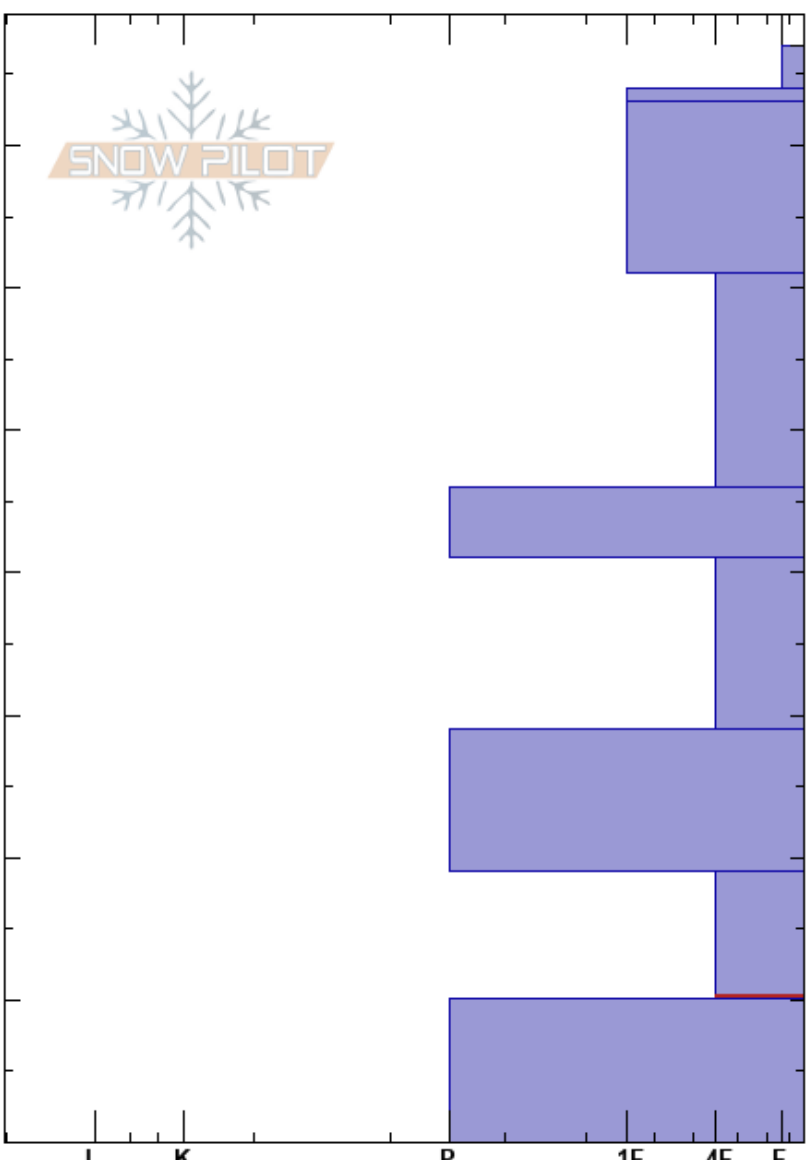

240103 Russell Pk SE
 Berthoud Pass
 CO
 Elevation: 12012 ft
 Aspect: SE
 Specifics:

Ryan Zarter
 01/03/2024 - 12:15pm
 Co-ord: 39.80170N, -105.79220W
 Slope Angle: 35°
 Wind Loading: previous

Stability:
 Air Temperature: -6.5°C
 Sky Cover: FEW
 Precipitation: NO
 Wind: NW Light Breeze

HS:77
 Layer Notes:
 19-10cm: Problematic layer

Height (cm)	Crystal		Moisture	ρ kg/m ³	Stability tests & Layer comments
	Form	Size			
77	∇	10			
	∇ (V)	0.5(8)	D		
	⊙(□)	(0.5)	D		
	●	0.5-1	D		
61					← ECTN10 @61cm
	☐	1	D		
	●	0.5	D		
	☐	0.5-1	D		
	●	1	D		
	□	1-2	D		
10					← ECTP16 @10cm
	⊙(□)	(2)	D		