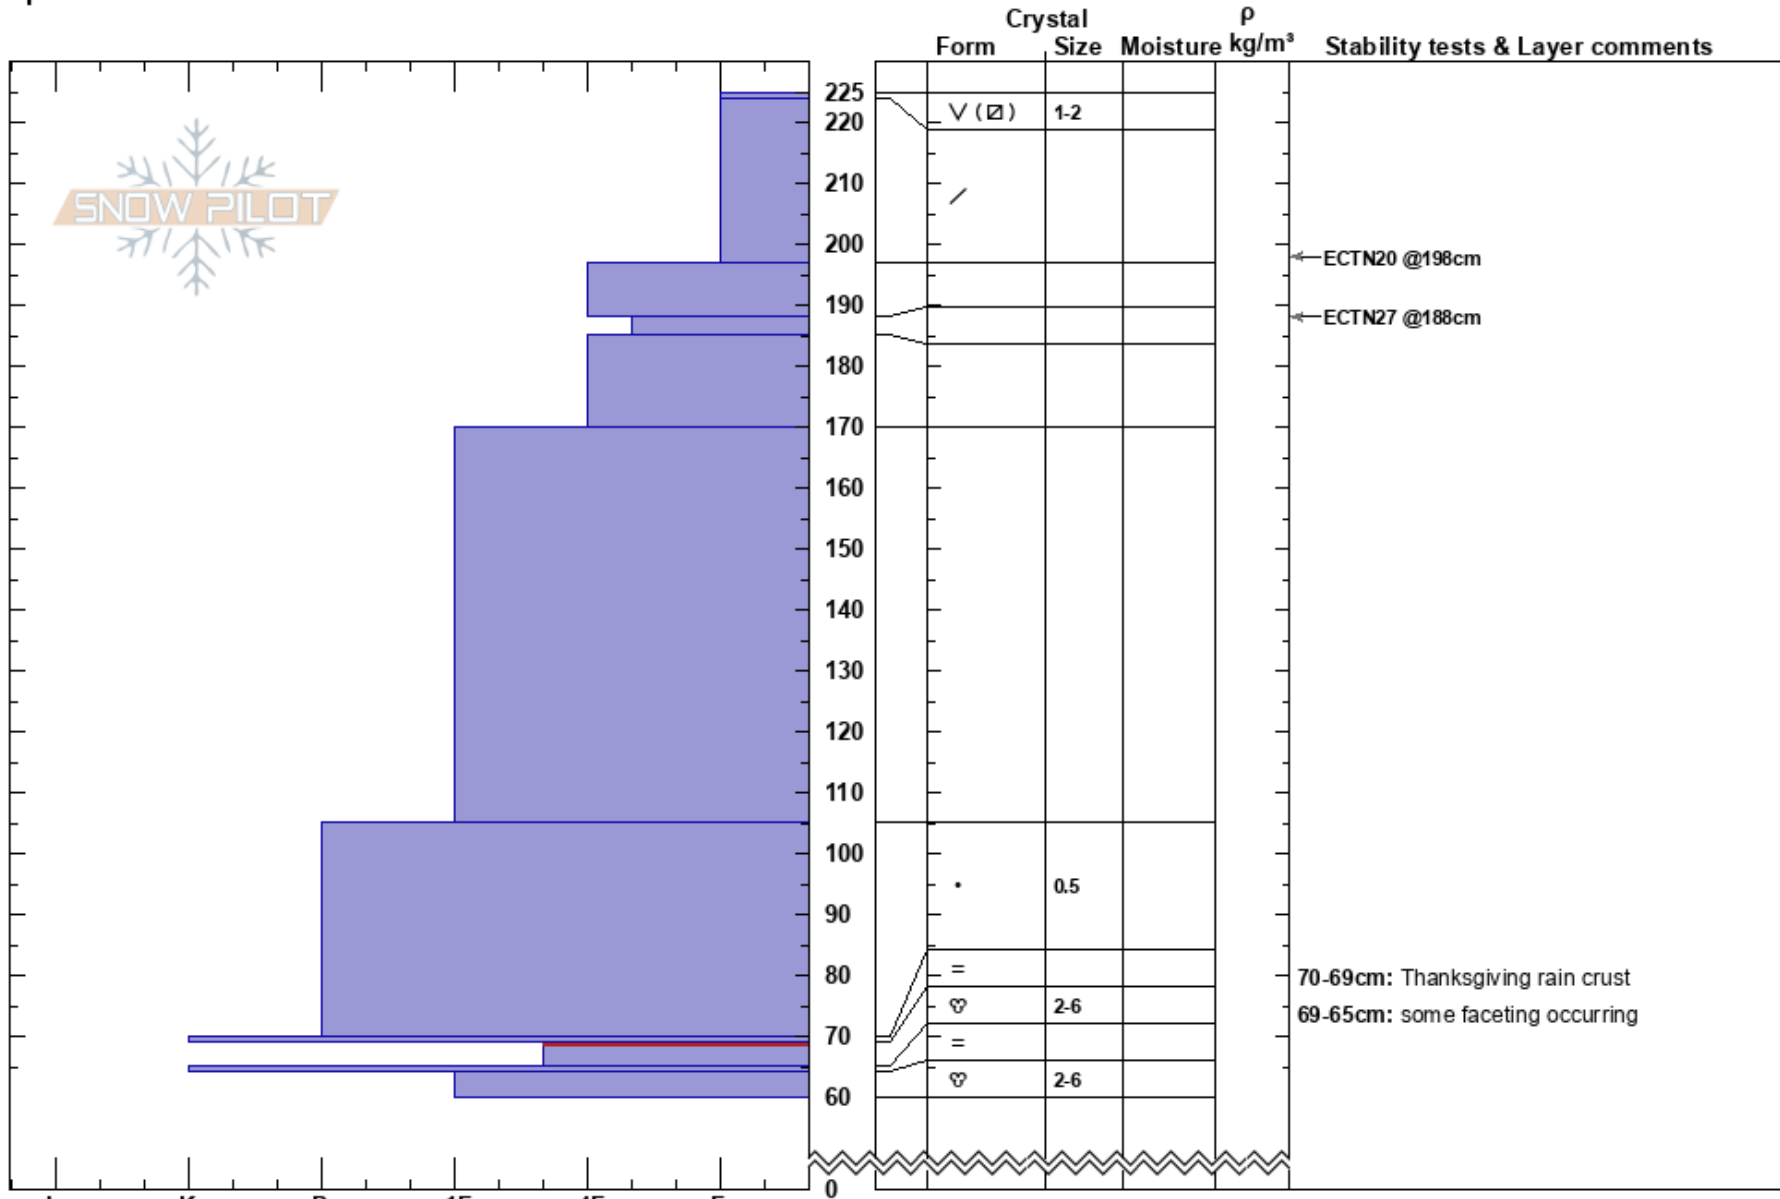

RFS
 Chugach Range
 AK
 Elevation: 3200 ft
 Aspect: 0°
 Specifics:

Gareth Brown
 01/03/2024 - 2:00pm
 Co-ord: 61.17332N, -145.58395W
 Slope Angle: 20°
 Wind Loading:

Stability:
 Air Temperature: 10°F
 Sky Cover: OVC
 Precipitation: S-1
 Wind: Calm
 HS:225
 PF:40
 PS:20
 Layer Notes:
 70-69cm: Thanksgiving rain crust
 69-65cm: some faceting occurring
 69-65cm: Problematic layer

Notes: -15F at valley floor