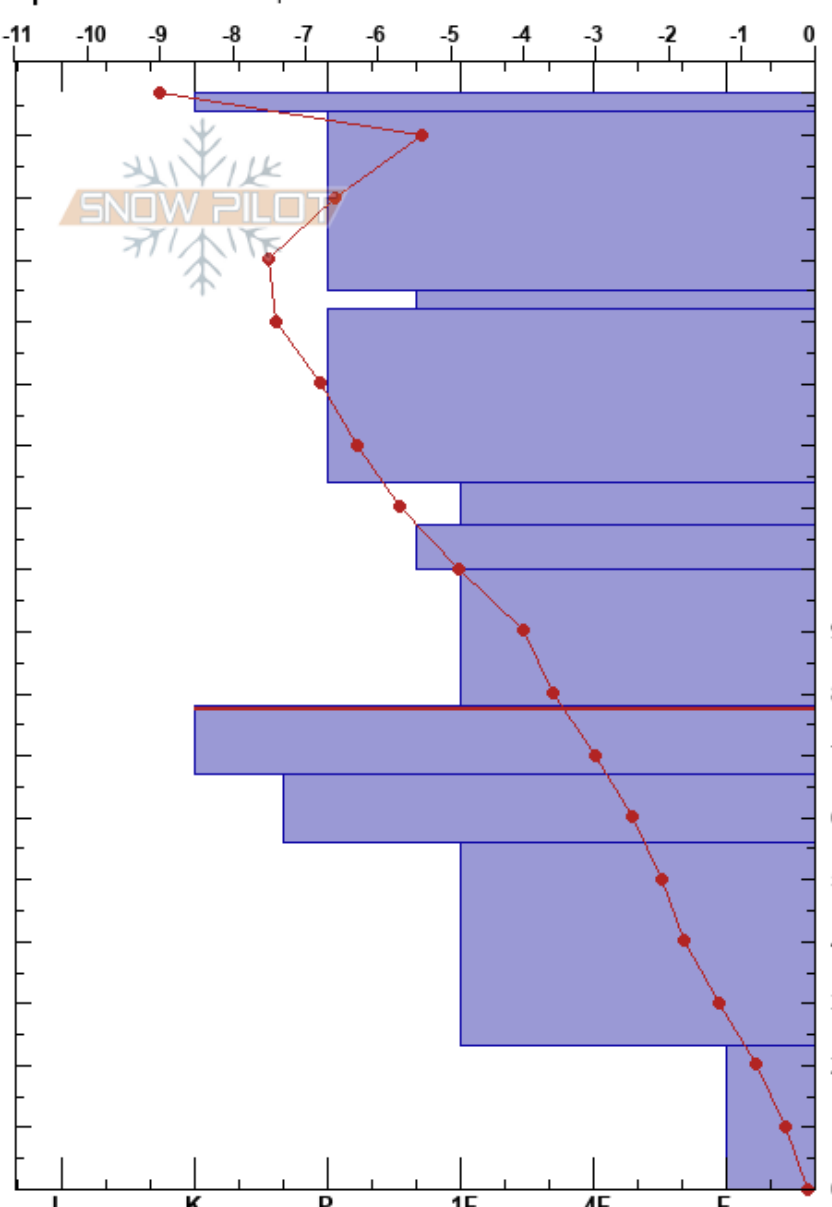

Sadzele West Peak SE
 Gudauri
 Georgia
Elevation: 3130 m
Aspect: SE
Specifics: We skied slope

Luke Frisken
 03/01/2024 - 15:00
Co-ord: 42.50574S, 44.50331E
Slope Angle: 29°
Wind Loading: previous

Stability:
Air Temperature: -8°C
Sky Cover: SCT
Precipitation: NO
Wind: SW Moderate

HS:177
PF:1
 78-67cm:Problematic layer

Height (cm)	Crystal		ρ kg/m ³	Stability tests & Layer comments
	Form	Size		
177	-			
170	-			
160	•			
150	-			
140	•			
130	•			
120	-			
110	⊖	1-2		← CT22, BRK @114cm ← ECTN21 @114cm
100	⊖			
90	•			
80	-			← CT25 @78cm
70	⊙⊙			
60	•			
50	-			
40	⊖ (•)			
30	-			
20	-			
10	⊖	2		
0				