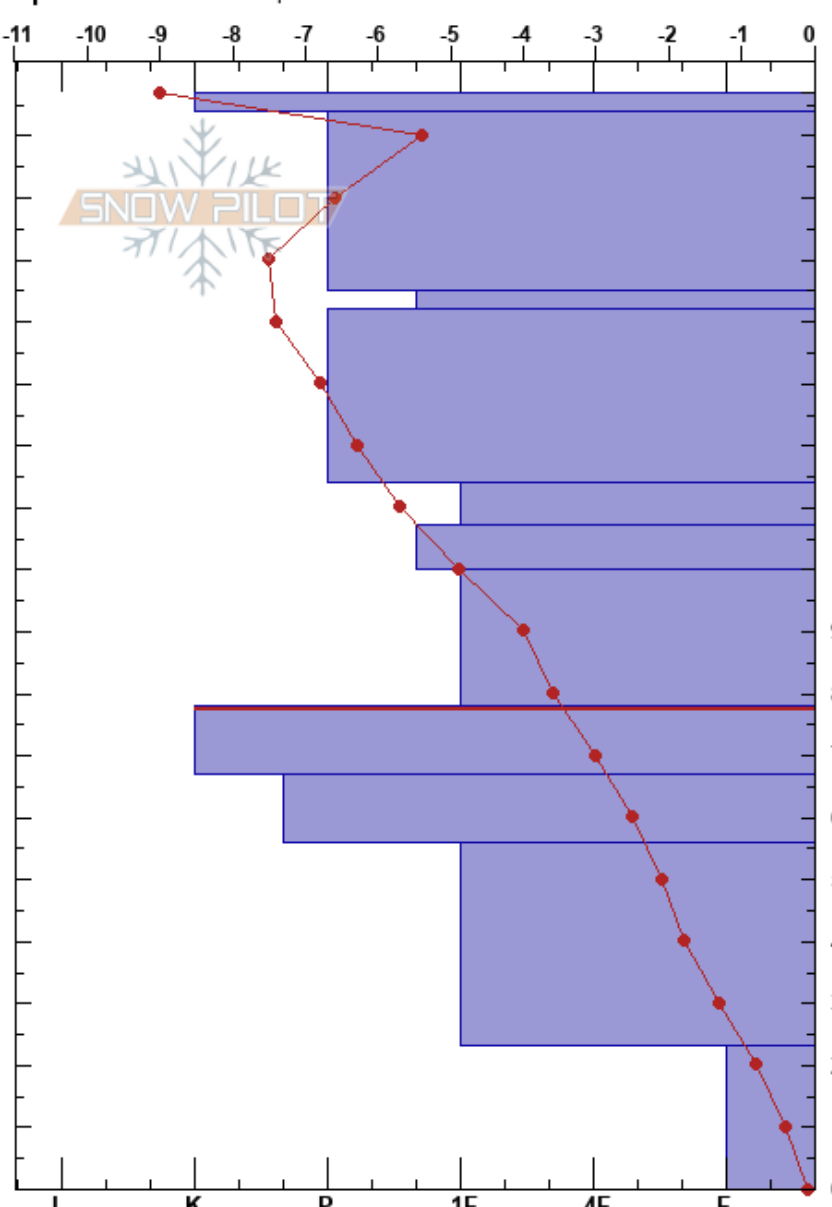

Sadzele West Peak SE
 Gudauri
 Georgia
Elevation: 3130 m
Aspect: SE
Specifics: We skied slope

Luke Frisken
 03/01/2024 - 15:00
Co-ord: 42.50574S, 44.50331E
Slope Angle: 29°
Wind Loading: previous

Stability:
Air Temperature: -8°C
Sky Cover: SCT
Precipitation: NO
Wind: SW Moderate

HS:177
PF:1
 78-67cm:Problematic layer

Depth (cm)	Crystal		ρ kg/m ³	Stability tests & Layer comments
	Form	Size		
177	-			
170	-			
160	•			
150	-			
140	•			
130	•			
120	-			
110	⊖	1-2		← CT22, BRK @114cm ← ECTN21 @114cm
100	⊖			
90	•			
80	-			← CT25 @78cm
70	⊙⊙			
60	•			
50	-			
40	⊖ (•)			
30	-			
20	-			
10	⊖	2		
0				