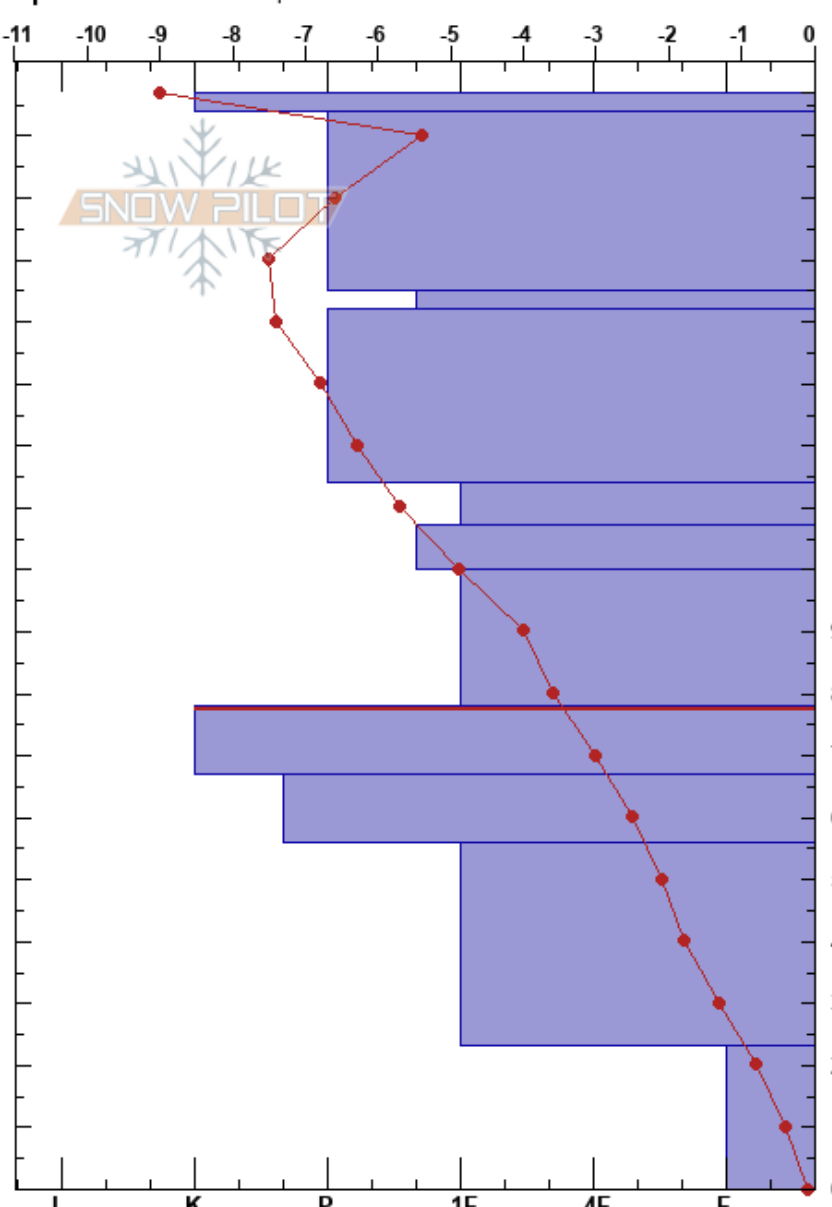

Sadzele West Peak SE
 Gudauri
 Georgia
Elevation: 3130 m
Aspect: SE
Specifics: We skied slope

Luke Frisken
 03/01/2024 - 15:00
Co-ord: 42.50574S, 44.50331E
Slope Angle: 29°
Wind Loading: previous

Stability:
Air Temperature: -8°C
Sky Cover: SCT
Precipitation: NO
Wind: SW Moderate

HS:177
PF:1
 78-67cm:Problematic layer

Depth (cm)	Crystal		ρ kg/m ³	Stability tests & Layer comments
	Form	Size		
177	-			
170	-			
160	•			
150	•			
140	•			
130	•			
120				
110	⊖	1-2		← CT22, BRK @114cm ← ECTN21 @114cm
100	⊖			
90	•			
80				← CT25 @78cm
70	⊖⊖			
60	•			
50				
40	⊖ (•)			
30				
20				
10	⊖	2		
0				