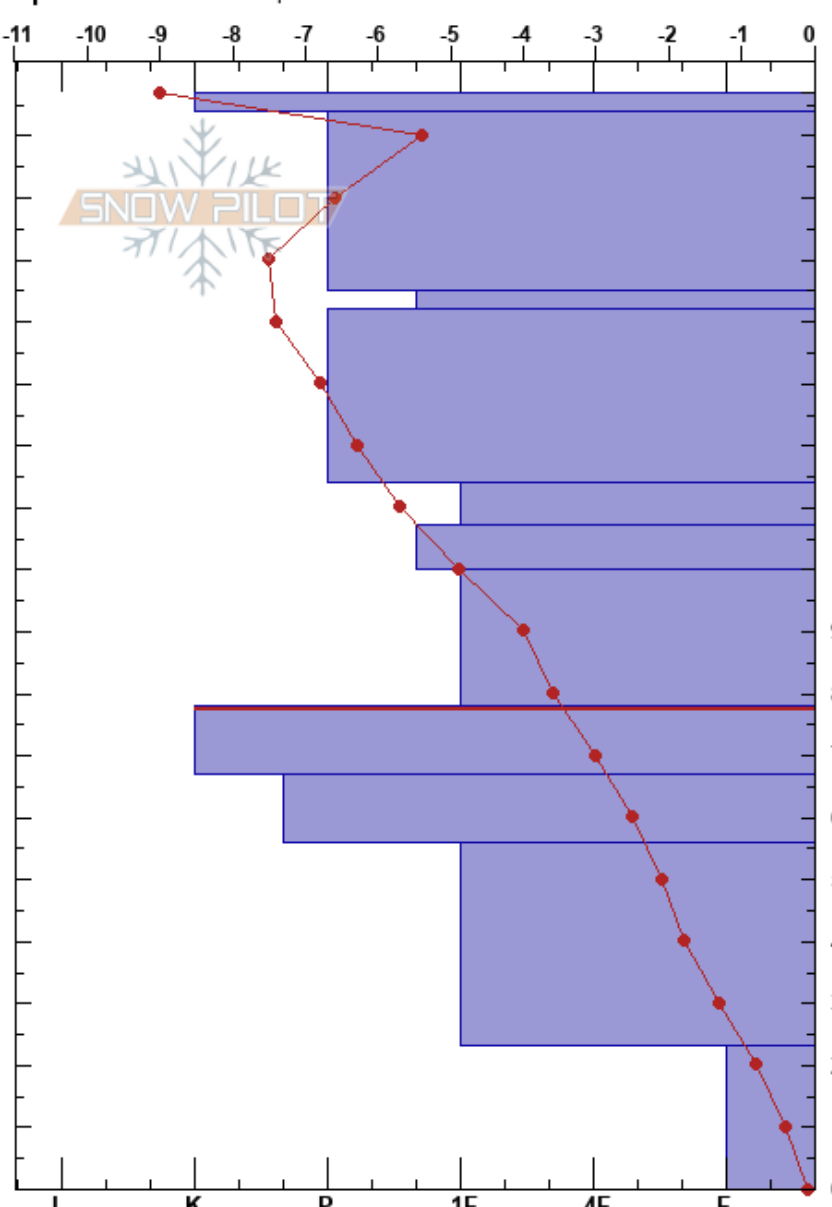

Sadzele West Peak SE
 Gudauri
 Georgia
Elevation: 3130 m
Aspect: SE
Specifics: We skied slope

Luke Frisken
 03/01/2024 - 15:00
Co-ord: 42.50574S, 44.50331E
Slope Angle: 29°
Wind Loading: previous

Stability:
Air Temperature: -8°C
Sky Cover: SCT
Precipitation: NO
Wind: SW Moderate

HS:177
PF:1
 78-67cm:Problematic layer

| Depth (cm) | Crystal | | ρ kg/m ³ | Stability tests & Layer comments |
|------------|---------|------|--------------------------|---------------------------------------|
| | Form | Size | | |
| 177 | - | | | |
| 170 | - | | | |
| 160 | • | | | |
| 150 | - | | | |
| 140 | • | | | |
| 130 | • | | | |
| 120 | - | | | |
| 110 | ⊖ | 1-2 | | ← CT22, BRK @114cm ← ECTN21 @114cm |
| 100 | ⊖ | | | |
| 90 | • | | | |
| 80 | - | | | ← CT25 @78cm |
| 70 | ⊙⊙ | | | |
| 60 | • | | | |
| 50 | - | | | |
| 40 | ⊖ (•) | | | |
| 30 | - | | | |
| 20 | - | | | |
| 10 | ⊖ | 2 | | |
| 0 | | | | |