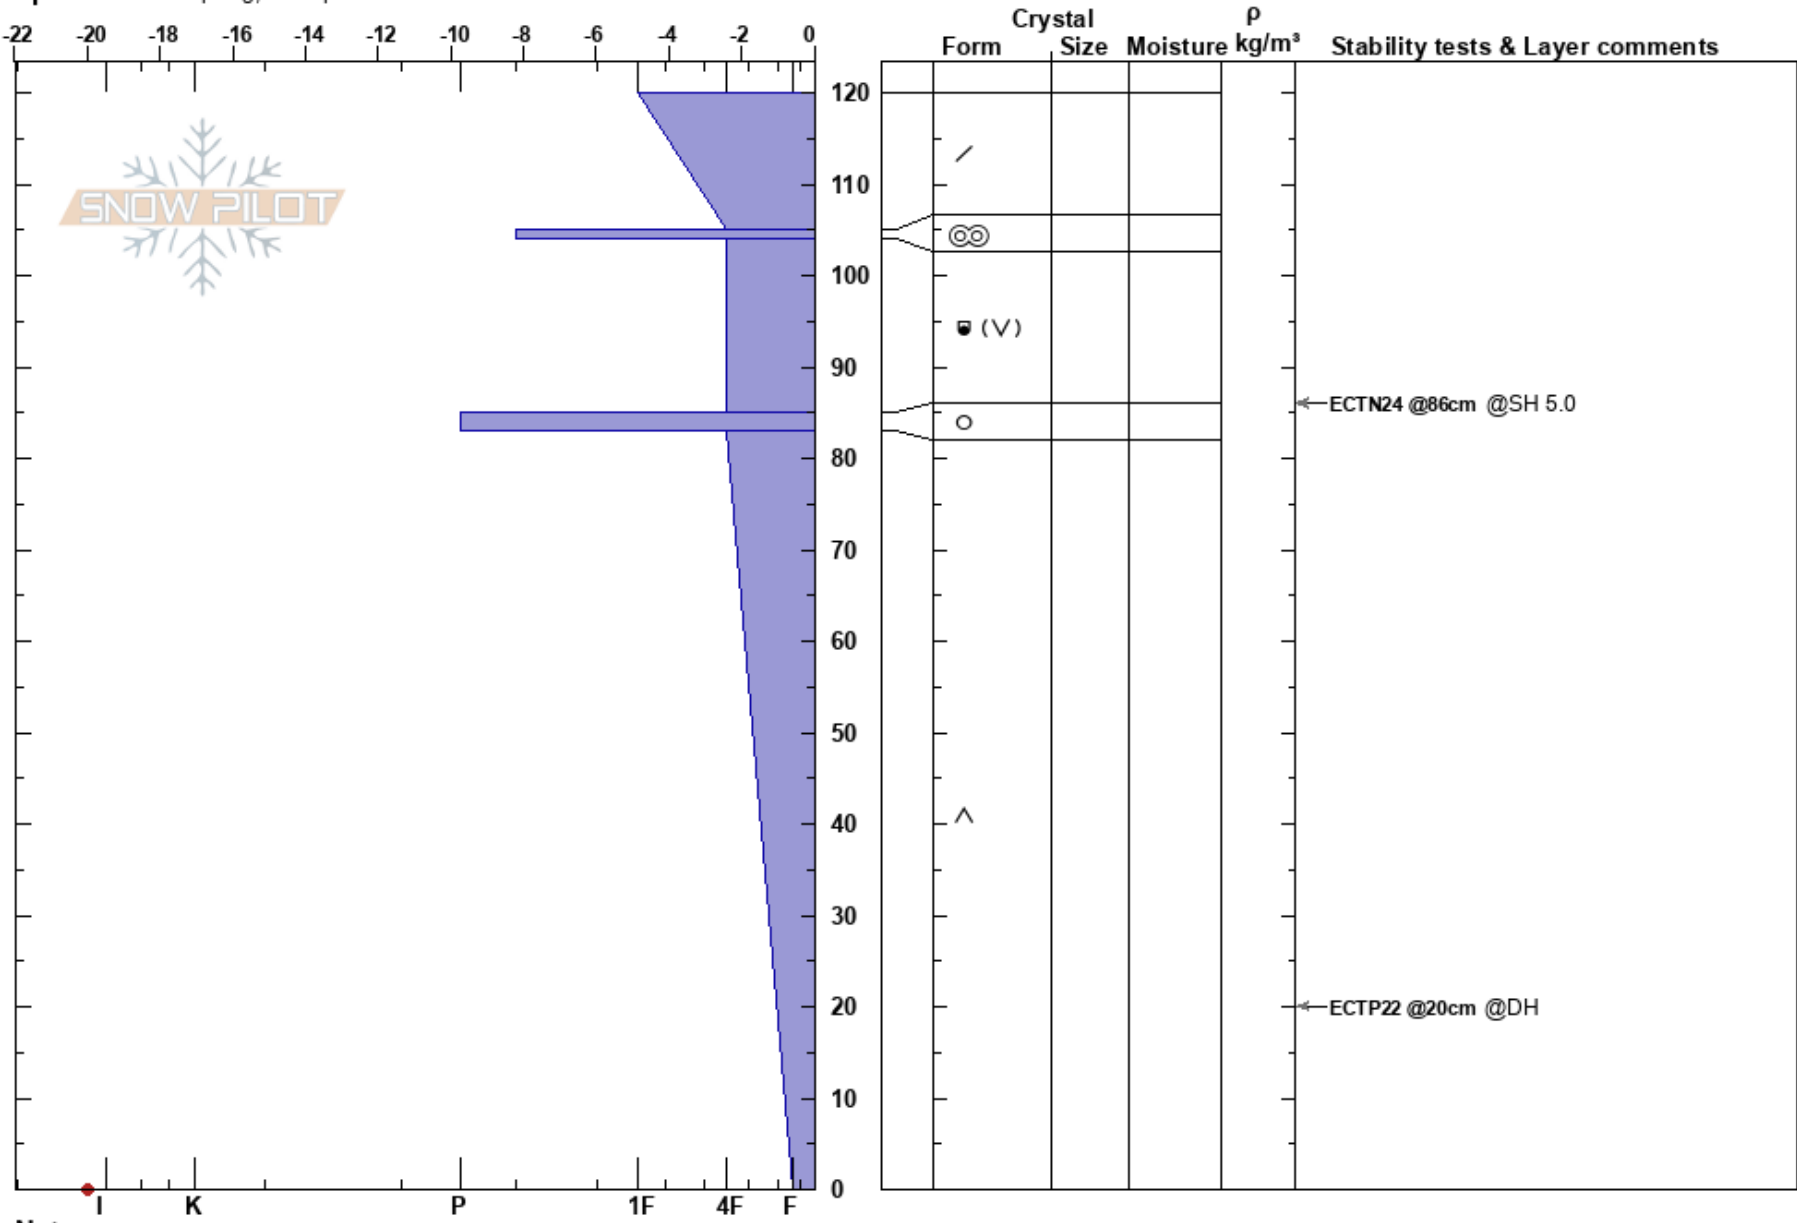

Klinggrutshöjden 2
 Åreskutan
 Sweden
 Elevation: 796 m
 Aspect: NW
 Specifics: Collapsing, widespreac

Karin Trolin
 03/01/2024 - 12:15
 Co-ord: 63.37444N, 13.06230E
 Slope Angle: 23°
 Wind Loading: yes

Stability: **HS:120**
 Air Temperature: -19.2°C
 Sky Cover: FEW
 Precipitation: NO
 Wind: SE Strong
 Layer Notes: 83-0cm: Problematic layer

Notes: Utbredda whumpfar runt platsen