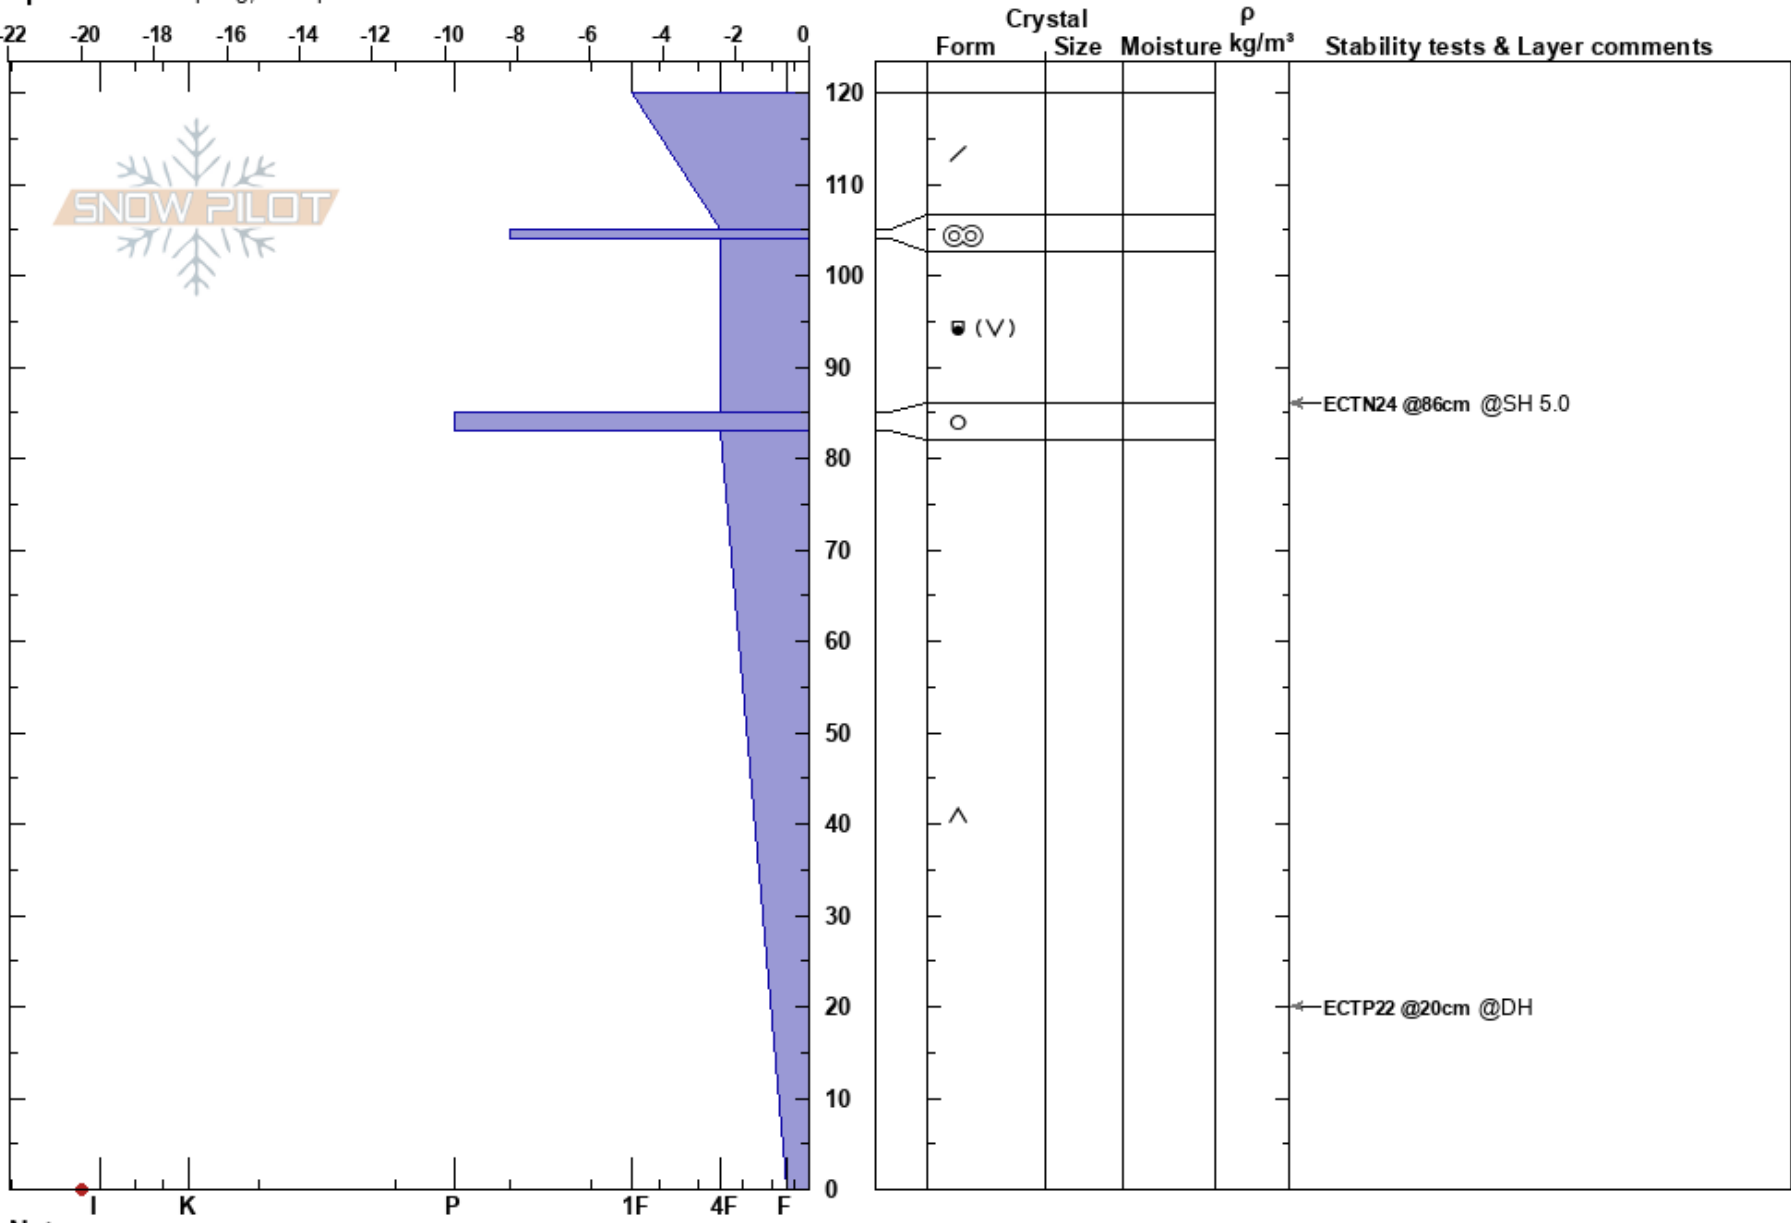

Klingrutshöjden 2  
 Åreskutan  
 Sweden  
 Elevation: 796 m  
 Aspect: NW  
 Specifics: Collapsing, widespreac

Karin Trolin  
 03/01/2024 - 12:15  
 Co-ord: 63.37444N, 13.06230E  
 Slope Angle: 23°  
 Wind Loading: yes

Stability: **HS:120**  
 Air Temperature: -19.2°C  
 Sky Cover: FEW  
 Precipitation: NO  
 Wind: SE Strong  
 Layer Notes: 83-0cm: Problematic layer

Notes: Utbredda whumpfar runt platsen