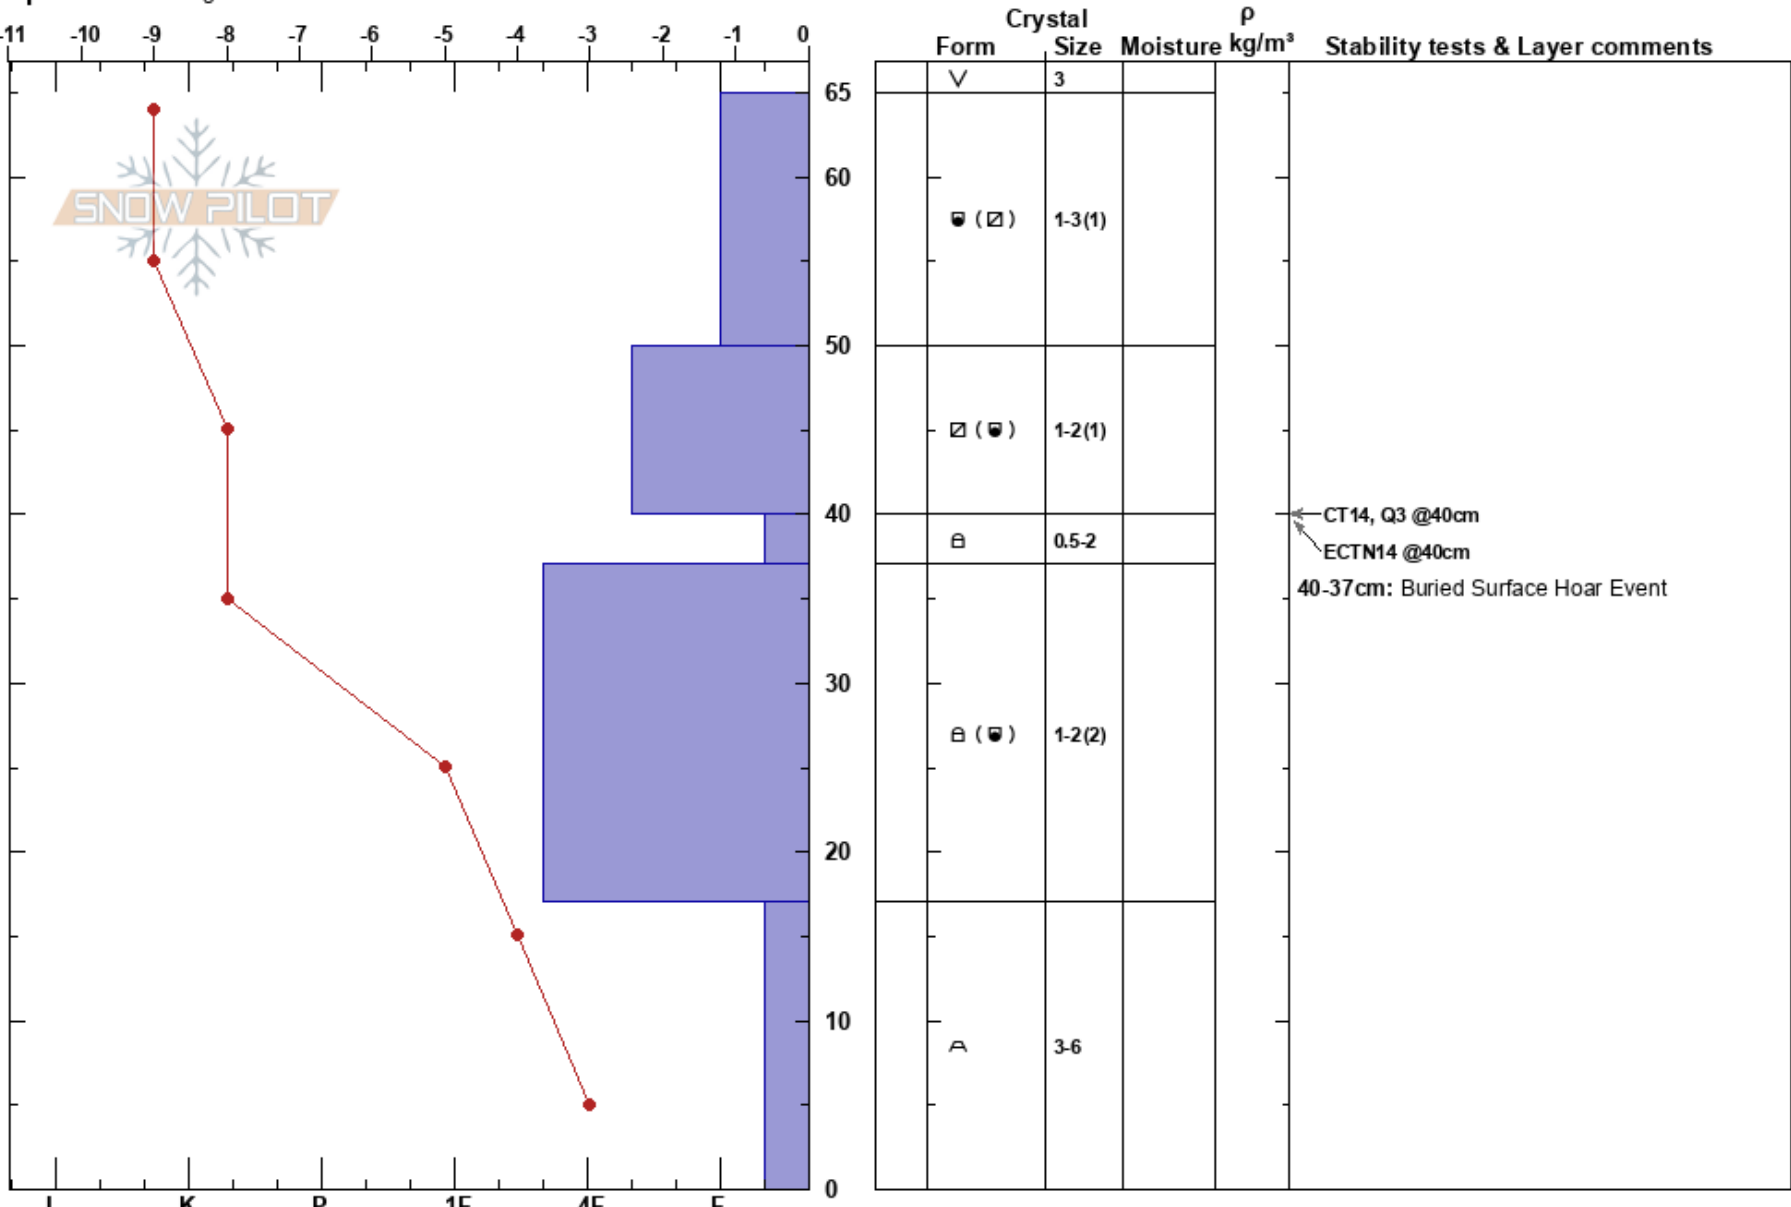

Great Divide
 Sawatch
 CO
Elevation: 11549 ft
Aspect: 330°
Specifics: Pit dug in a Ski Area

Aaron Peyrouse
 01/02/2024 - 2:00pm
Co-ord: 38.50985N, -106.34744W
Slope Angle: 10°
Wind Loading:

Stability:
Air Temperature: -1°C
Sky Cover: CLR
Precipitation: NO
Wind: SW Light Breeze

HS:65
PF:50
 40-37cm: Buried Surface Hoar Event
 40-37cm: Problematic layer

Notes: Widespread buried surface hoar event will cause major instability as new snowfall adds weight to the already "tender" snowpack.