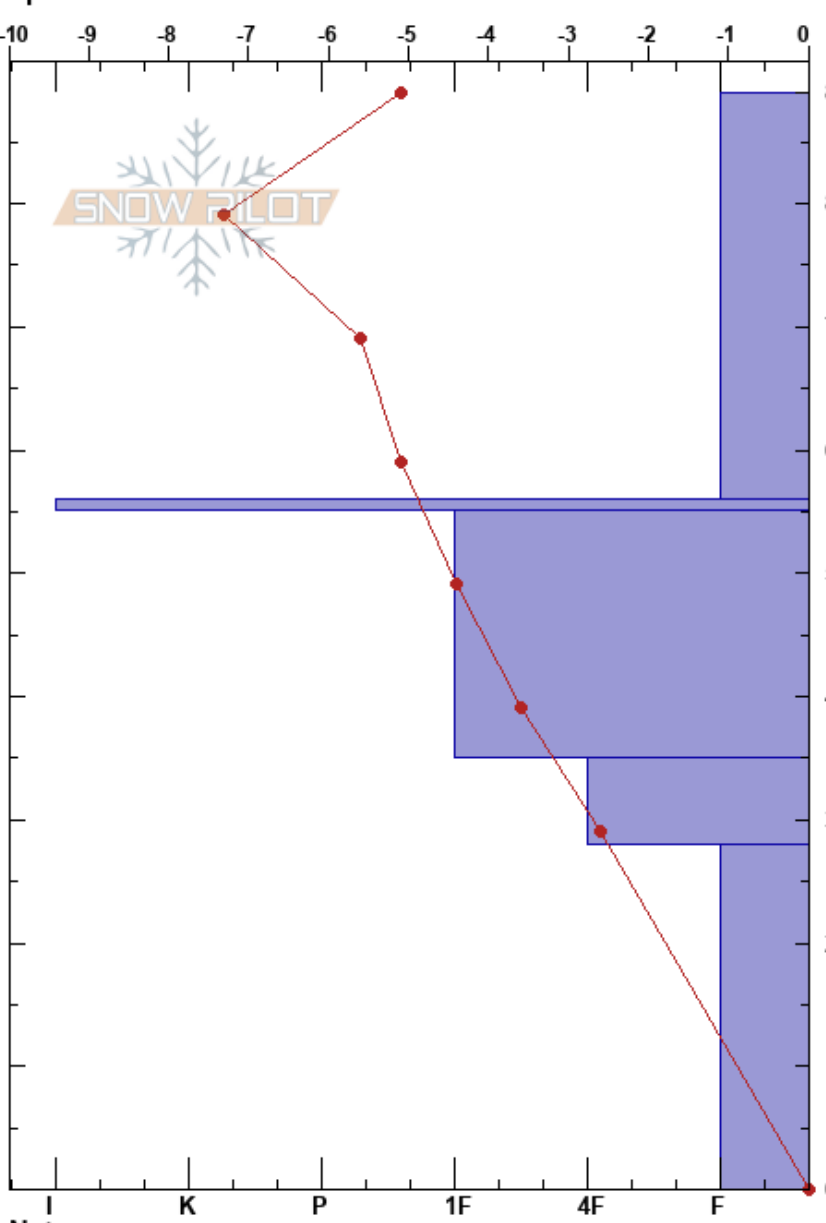

North Smiley
Sawtooth Range
ID
Elevation: 9160 ft
Aspect: N
Specifics:

Lisa Granden
12/28/2023 - 12:43pm
Co-ord:
Slope Angle: 19°
Wind Loading:

Stability:
Air Temperature: -2°C
Sky Cover: CLR
Precipitation: NO
Wind:

HS:89
28-0cm: Problematic layer

Form	Crystal		ρ kg/m ³	Stability tests & Layer comments
	Size	Moisture		
/	1	D		
			D	
.	0.5	D		
/	1	D		
□	2	D		

Notes: