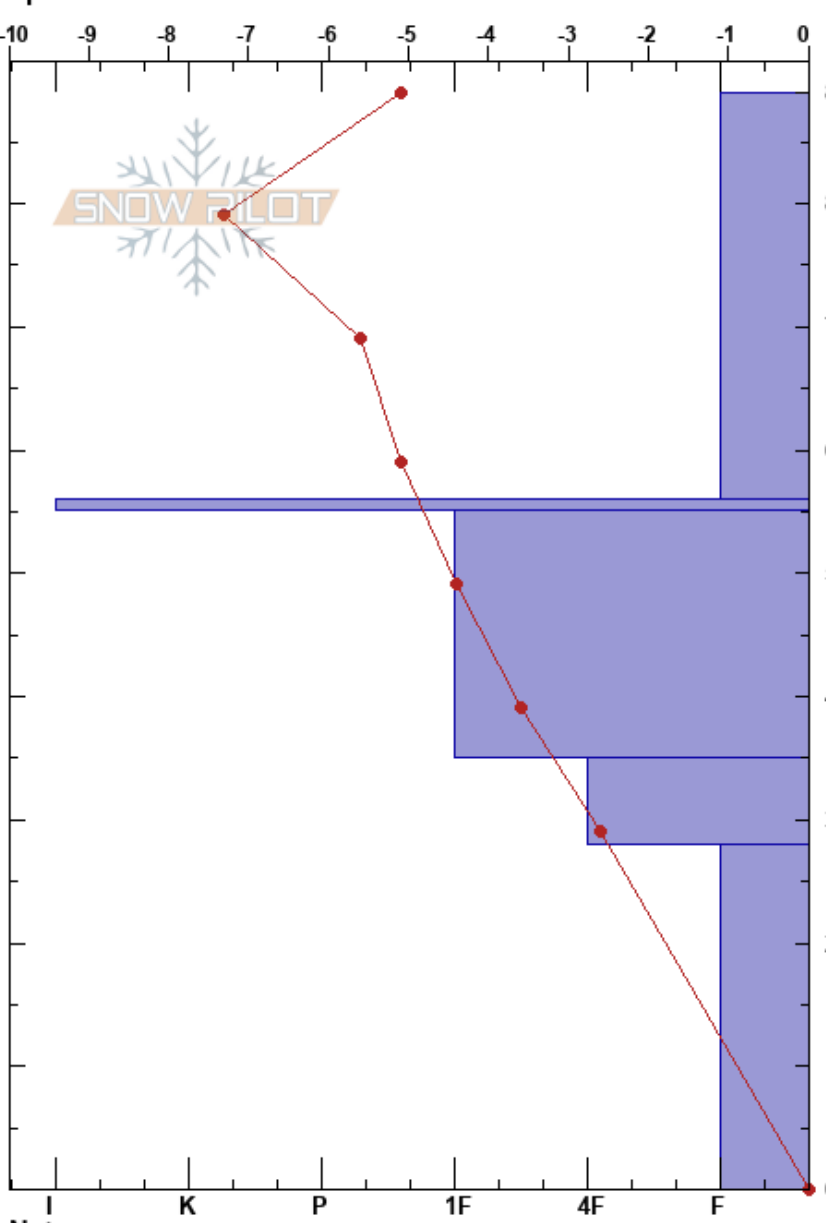

North Smiley
 Sawtooth Range
 ID
 Elevation: 9160 ft
 Aspect: N
 Specifics:

Lisa Granden
 12/28/2023 - 12:43pm
 Co-ord:
 Slope Angle: 19°
 Wind Loading:

Stability:
 Air Temperature: -2°C
 Sky Cover: CLR
 Precipitation: NO
 Wind:

HS:89
 28-0cm: Problematic layer

Form	Crystal		ρ kg/m ³	Stability tests & Layer comments
	Size	Moisture		
/	1	D		
			D	
.	0.5	D		
/	1	D		
□	2	D		

Notes: