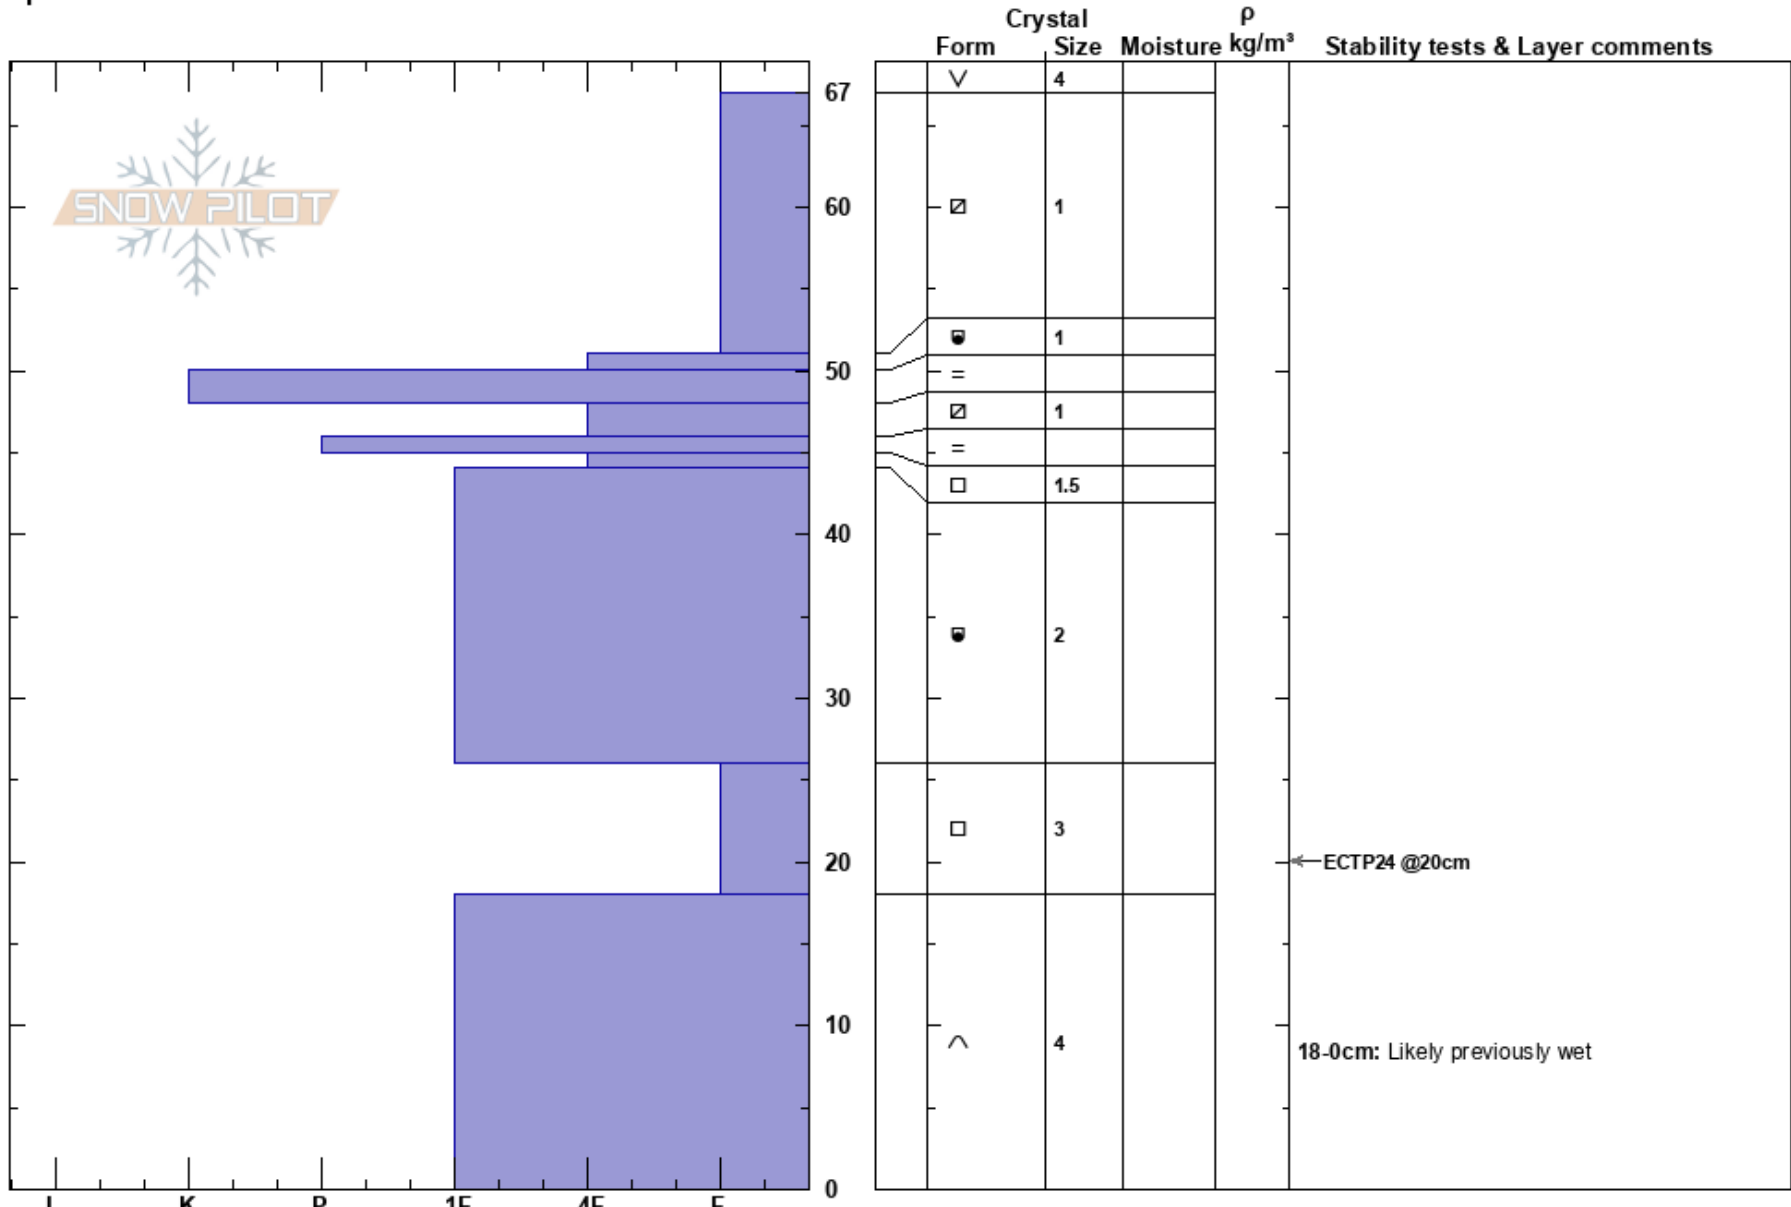

Scout Peak  
 Central Sierra  
 CA  
 Elevation: 8532 ft  
 Aspect: 334°  
 Specifics:

David Reichel  
 01/02/2024 - 12:00pm  
 Co-ord: 38.80277N, -120.04512W  
 Slope Angle: 15°  
 Wind Loading: no

Stability:  
 Air Temperature:  
 Sky Cover: BKN  
 Precipitation: NO  
 Wind: SW Moderate

HS:67  
 PF:25  
 PS:5  
 26-18cm: Problematic layer  
 18-0cm: Likely previously wet

Notes: I tried PSTs in the same layer where the ECT propagated but kept running into rocks with my saw due to boulder field floor.