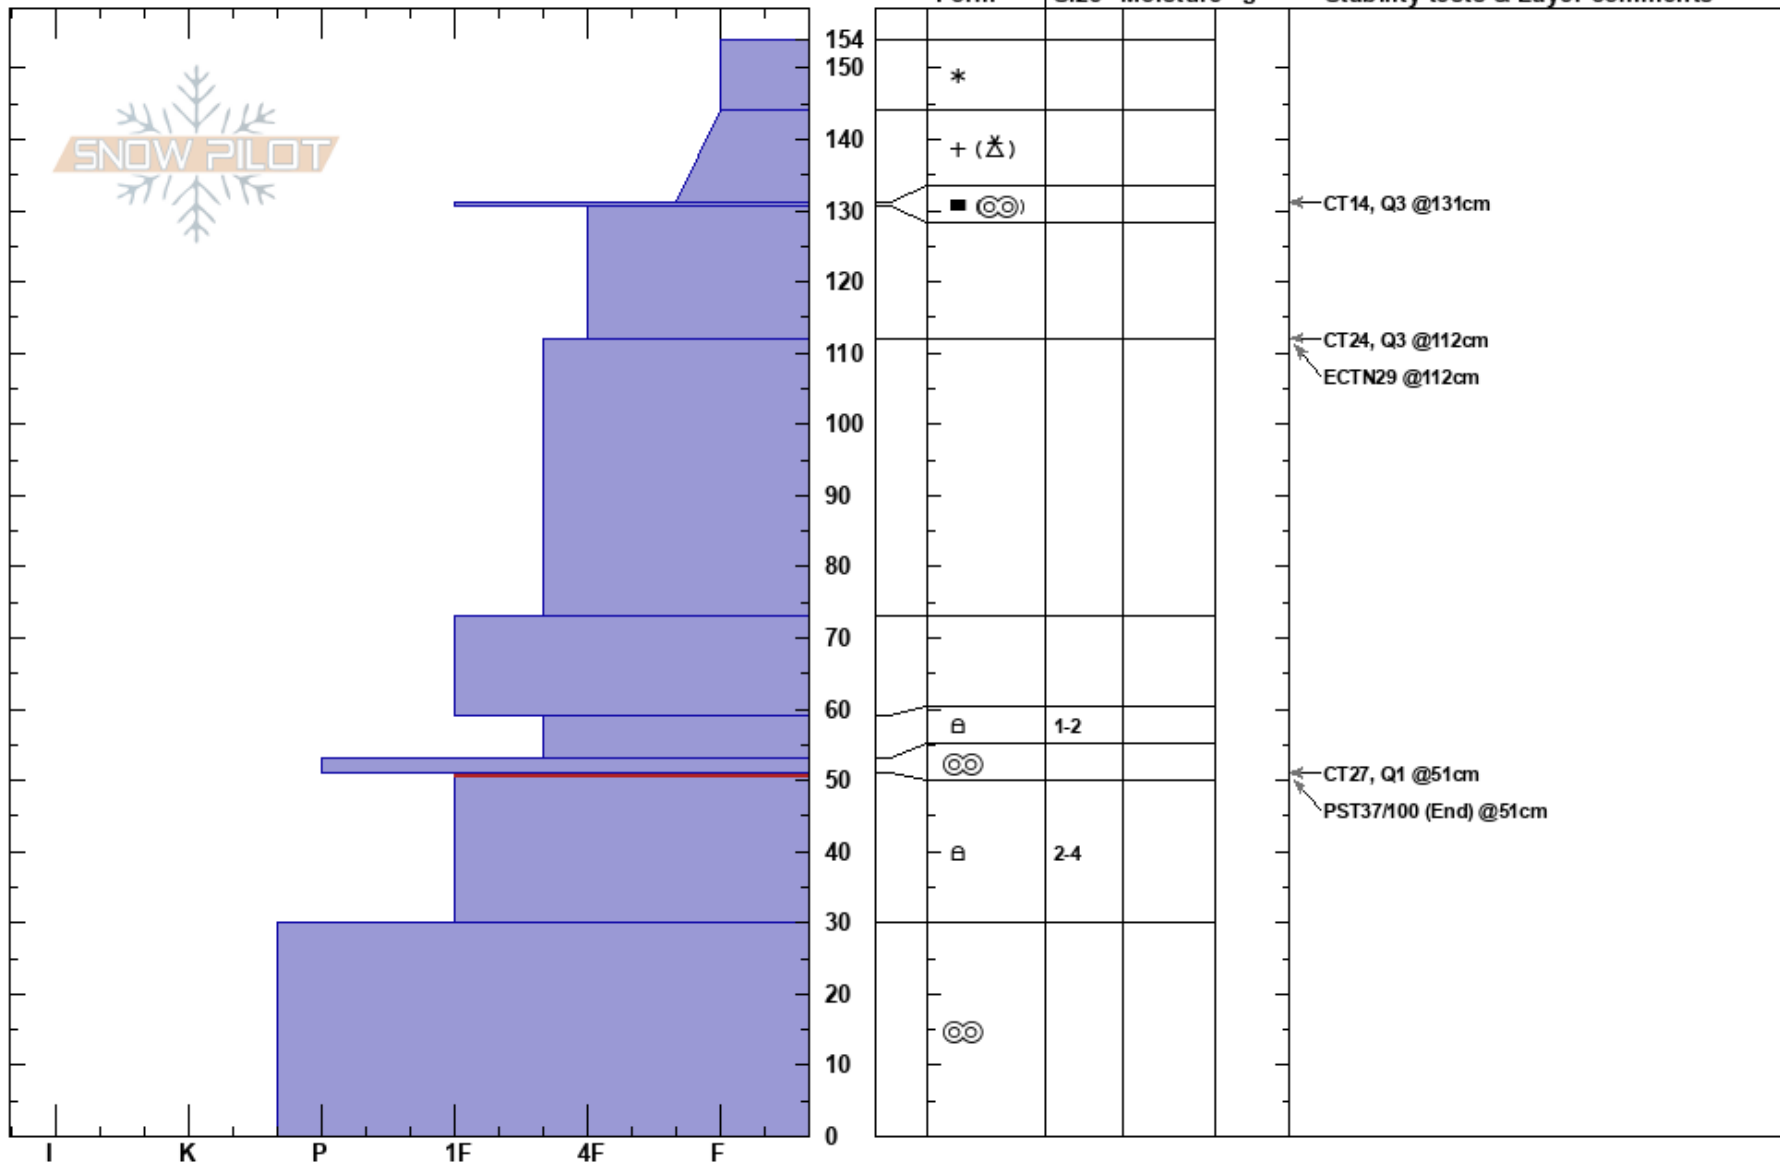

Mt. Ellis
 Gallatin Range-N
 MT
 Elevation: 7680 ft
 Aspect: 67°
 Specifics: Ski tracks on slope; We skied slope

Alex Marienthal
 01/21/2018 - 10:45am
 Co-ord: 45.57566N, -110.94952W
 Slope Angle: 25°
 Wind Loading: no

Stability: Good
 Air Temperature:
 Sky Cover: CLR
 Precipitation: NO
 Wind: Calm

HS:154
 Layer Notes:
 51-30cm: Problematic layer

Notes: