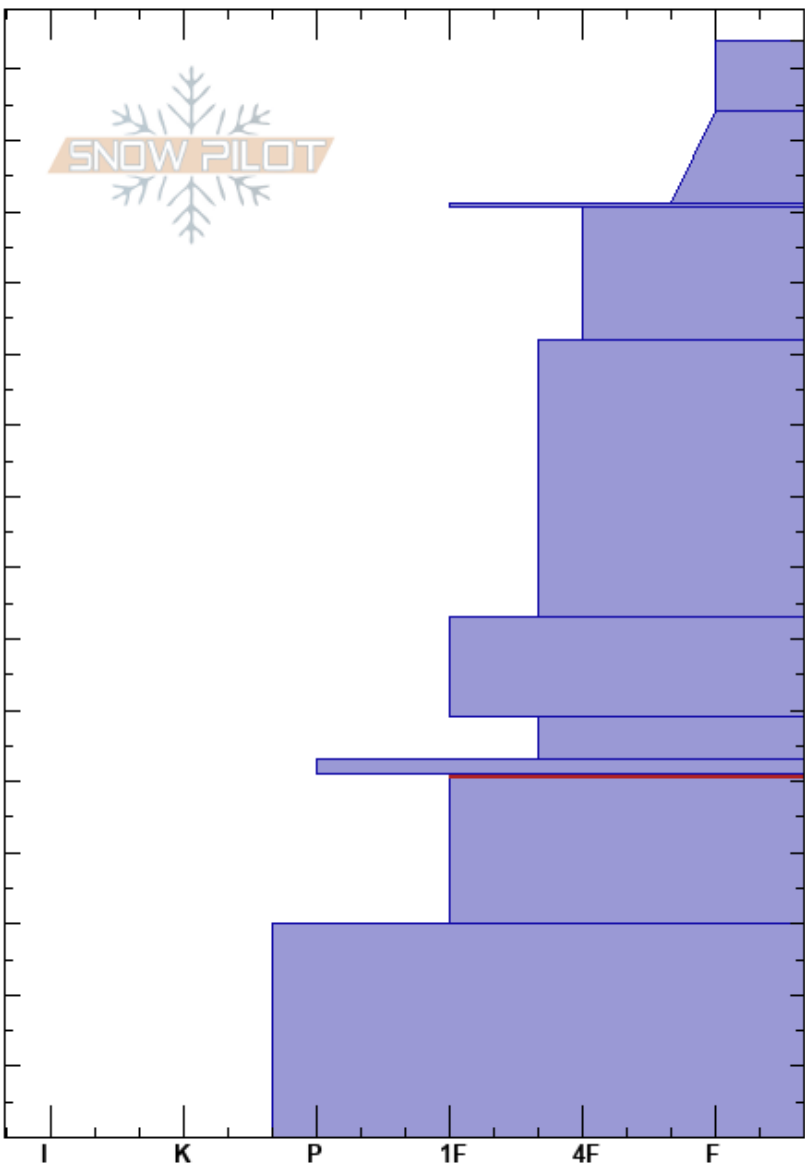

Mt. Ellis
 Gallatin Range-N
 MT
 Elevation: 7680 ft
 Aspect: 67°
 Specifics: Ski tracks on slope; We skied slope

Alex Marienthal
 01/21/2018 - 10:45am
 Co-ord: 45.57566N, -110.94952W
 Slope Angle: 25°
 Wind Loading: no

Stability: Good
 Air Temperature:
 Sky Cover: CLR
 Precipitation: NO
 Wind: Calm

HS:154
 Layer Notes:
 51-30cm: Problematic layer

Crystal Form	Crystal Size	Moisture	ρ kg/m ³	Stability tests & Layer comments
*				
+ (⊕)				
■ (⊙)				← CT14, Q3 @131cm
				← CT24, Q3 @112cm ← ECTN29 @112cm
⊖	1-2			
⊙				← CT27, Q1 @51cm ← PST37/100 (End) @51cm
⊖	2-4			
⊙				