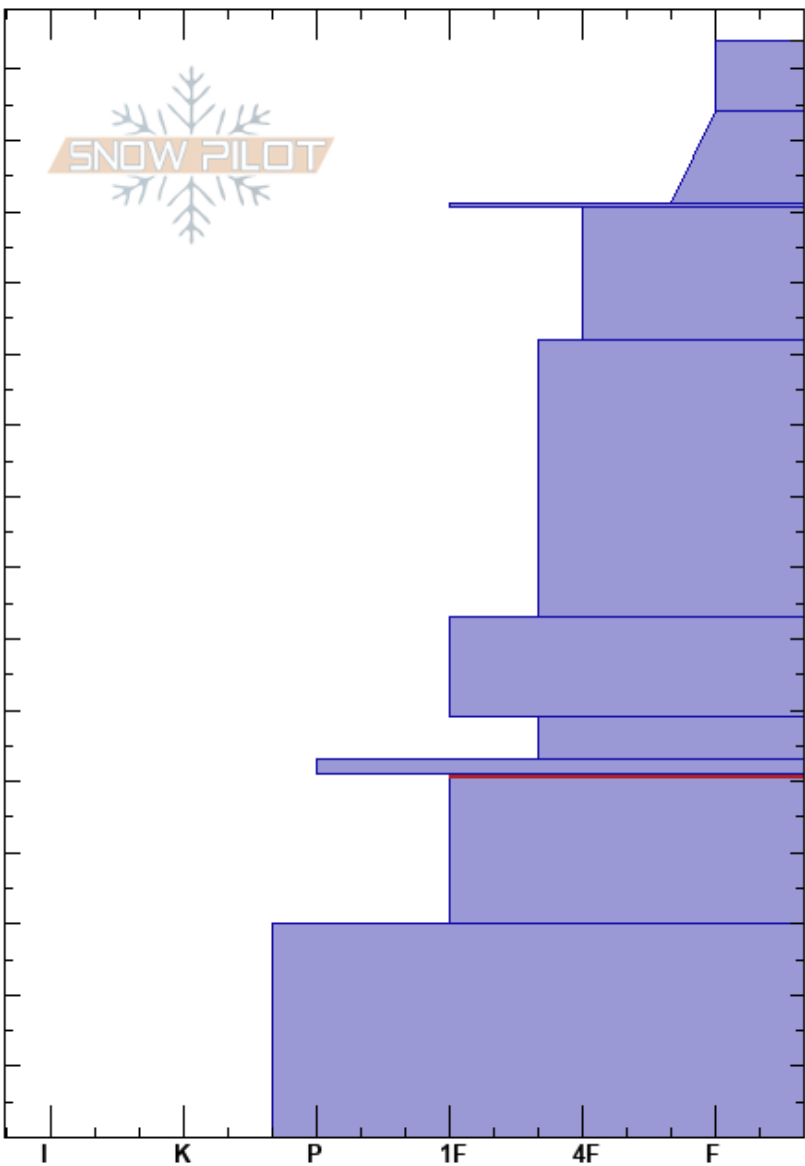

Mt. Ellis
 Gallatin Range-N
 MT
 Elevation: 7680 ft
 Aspect: 67°
 Specifics: Ski tracks on slope; We skied slope

Alex Marienthal
 01/21/2018 - 10:45am
 Co-ord: 45.57566N, -110.94952W
 Slope Angle: 25°
 Wind Loading: no

Stability: Good
 Air Temperature:
 Sky Cover: CLR
 Precipitation: NO
 Wind: Calm

HS:154
 Layer Notes:
 51-30cm: Problematic layer

Crystal Form	Crystal Size	Moisture	ρ kg/m ³	Stability tests & Layer comments
*				
+ (⚡)				
■ (⊙)				← CT14, Q3 @131cm
				← CT24, Q3 @112cm ← ECTN29 @112cm
⊖	1-2			
⊙				← CT27, Q1 @51cm ← PST37/100 (End) @51cm
⊖	2-4			
⊙				