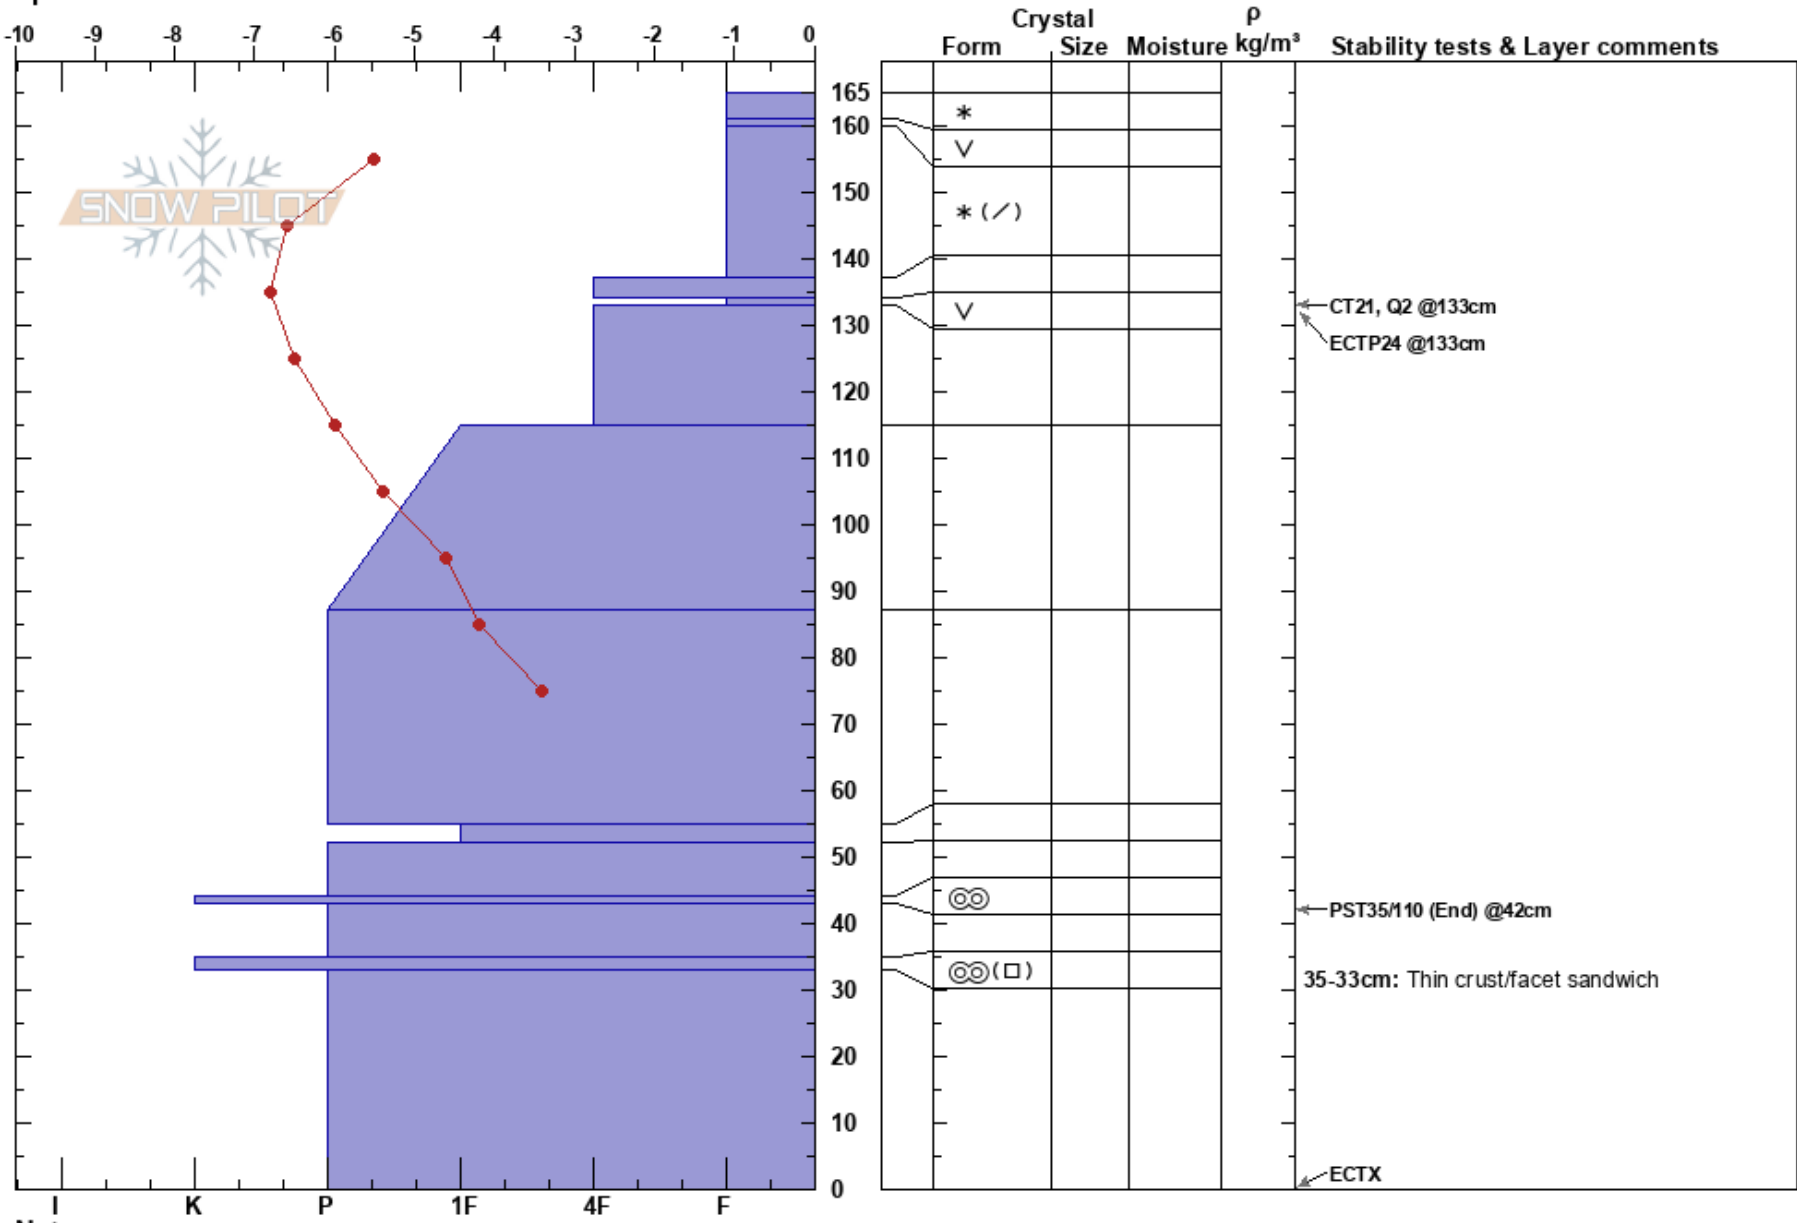

Templeton
 Kenai Mountains
 AK
 Elevation: 771 m
 Aspect: E
 Specifics:

Trevor Clayton
 01/01/2024 - 2:30pm
 Co-ord: 60.60521N, -149.50569W
 Slope Angle: 33°
 Wind Loading:

Stability:
 Air Temperature: -2.5°C
 Sky Cover: OVC
 Precipitation: NO
 Wind: N Light Breeze

HS:165
 Layer Notes:
 134-133cm: Problematic layer
 35-33cm: Thin crust/facet sandwich

Notes: