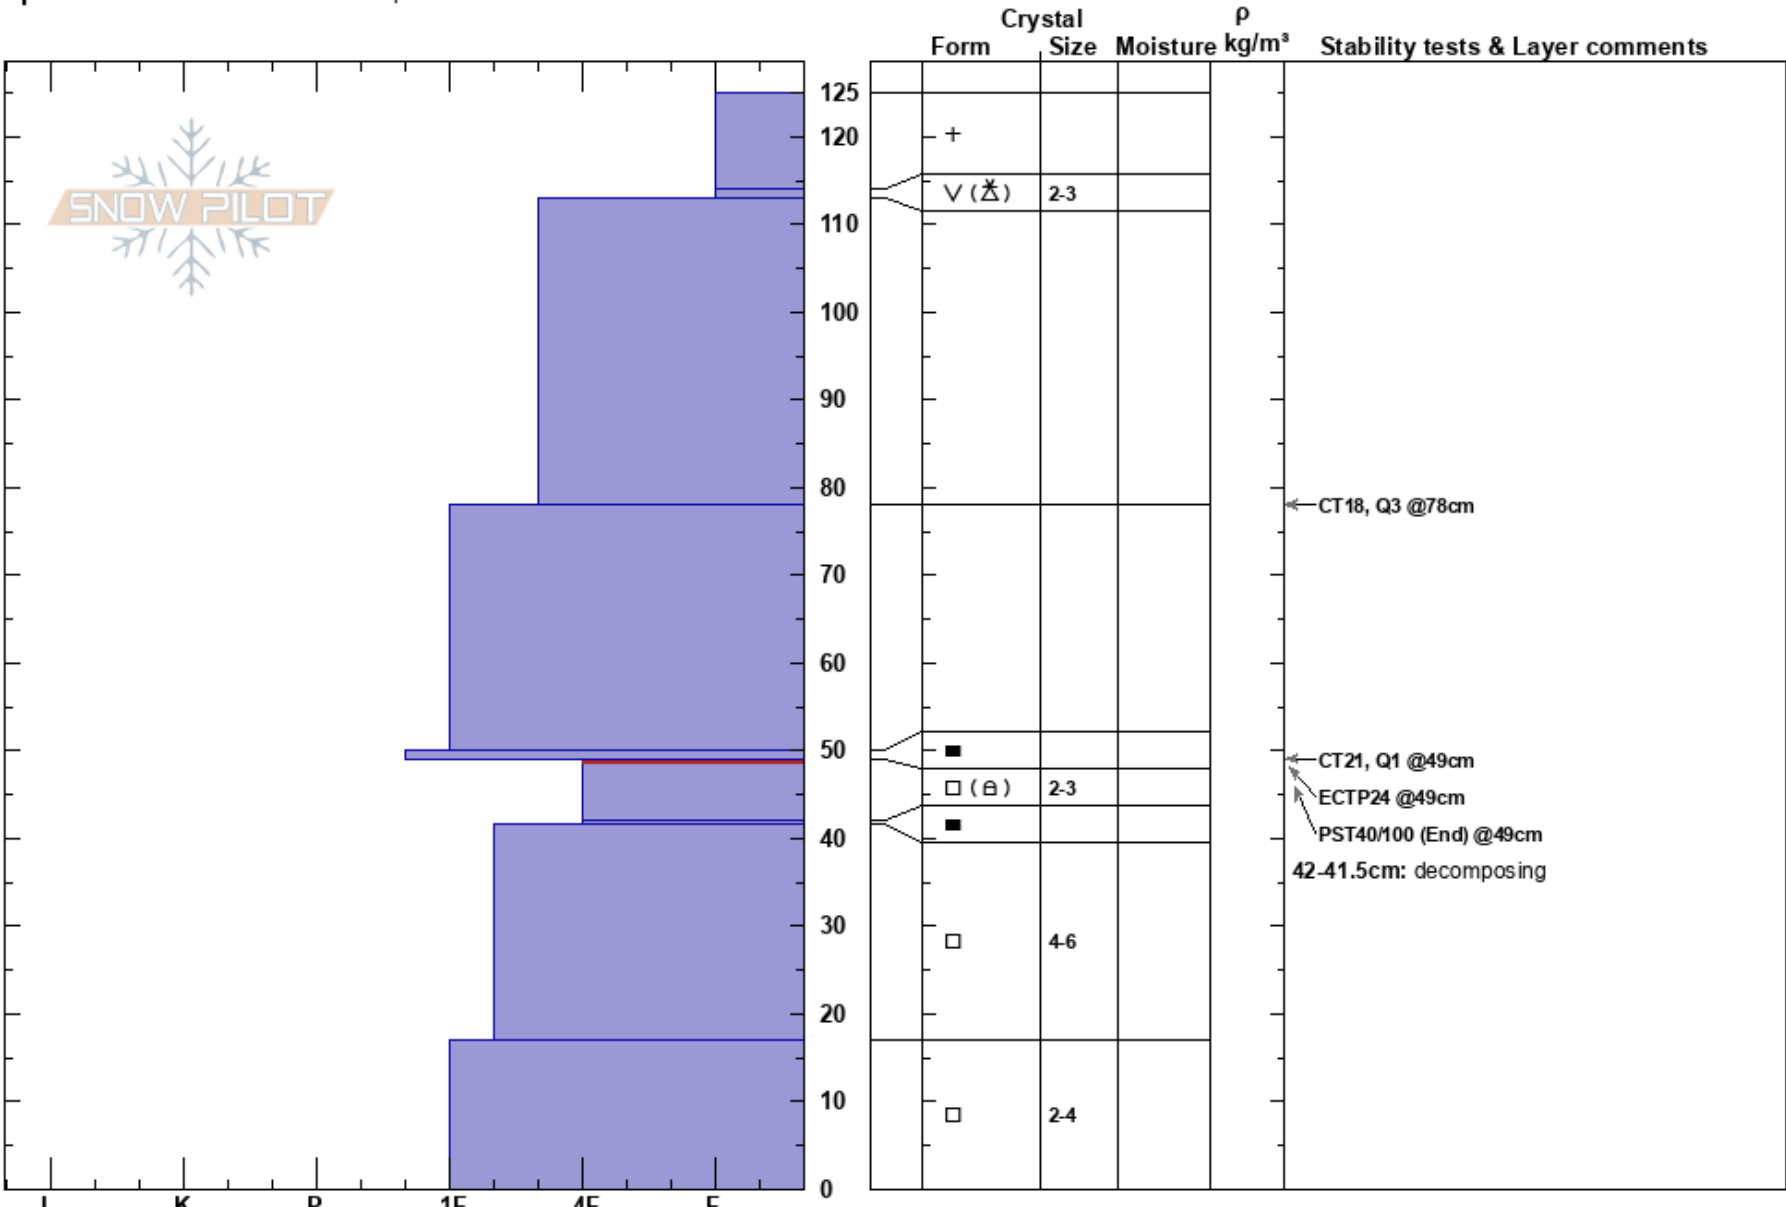

Wilderness Boundary
 Madison Range-S
 MT
 Elevation: 8700 ft
 Aspect: 230°
 Specifics: Snowmobile tracks on slope

Doug Chabot-Admin
 01/21/2018 - 11:10am
 Co-ord: 44.97673N, -111.35986W
 Slope Angle: 28°
 Wind Loading: no

Stability: Fair Unstable
 Air Temperature:
 Sky Cover: CLR
 Precipitation: NO
 Wind: Calm

HS:125
 Layer Notes:
 50-49cm: decomposing
 49-42cm: Problematic layer
 42-41.5cm: decomposing

Notes: Dug with Ian Hoyer. The SH at 113 was non-reactive and mixed with graupel.