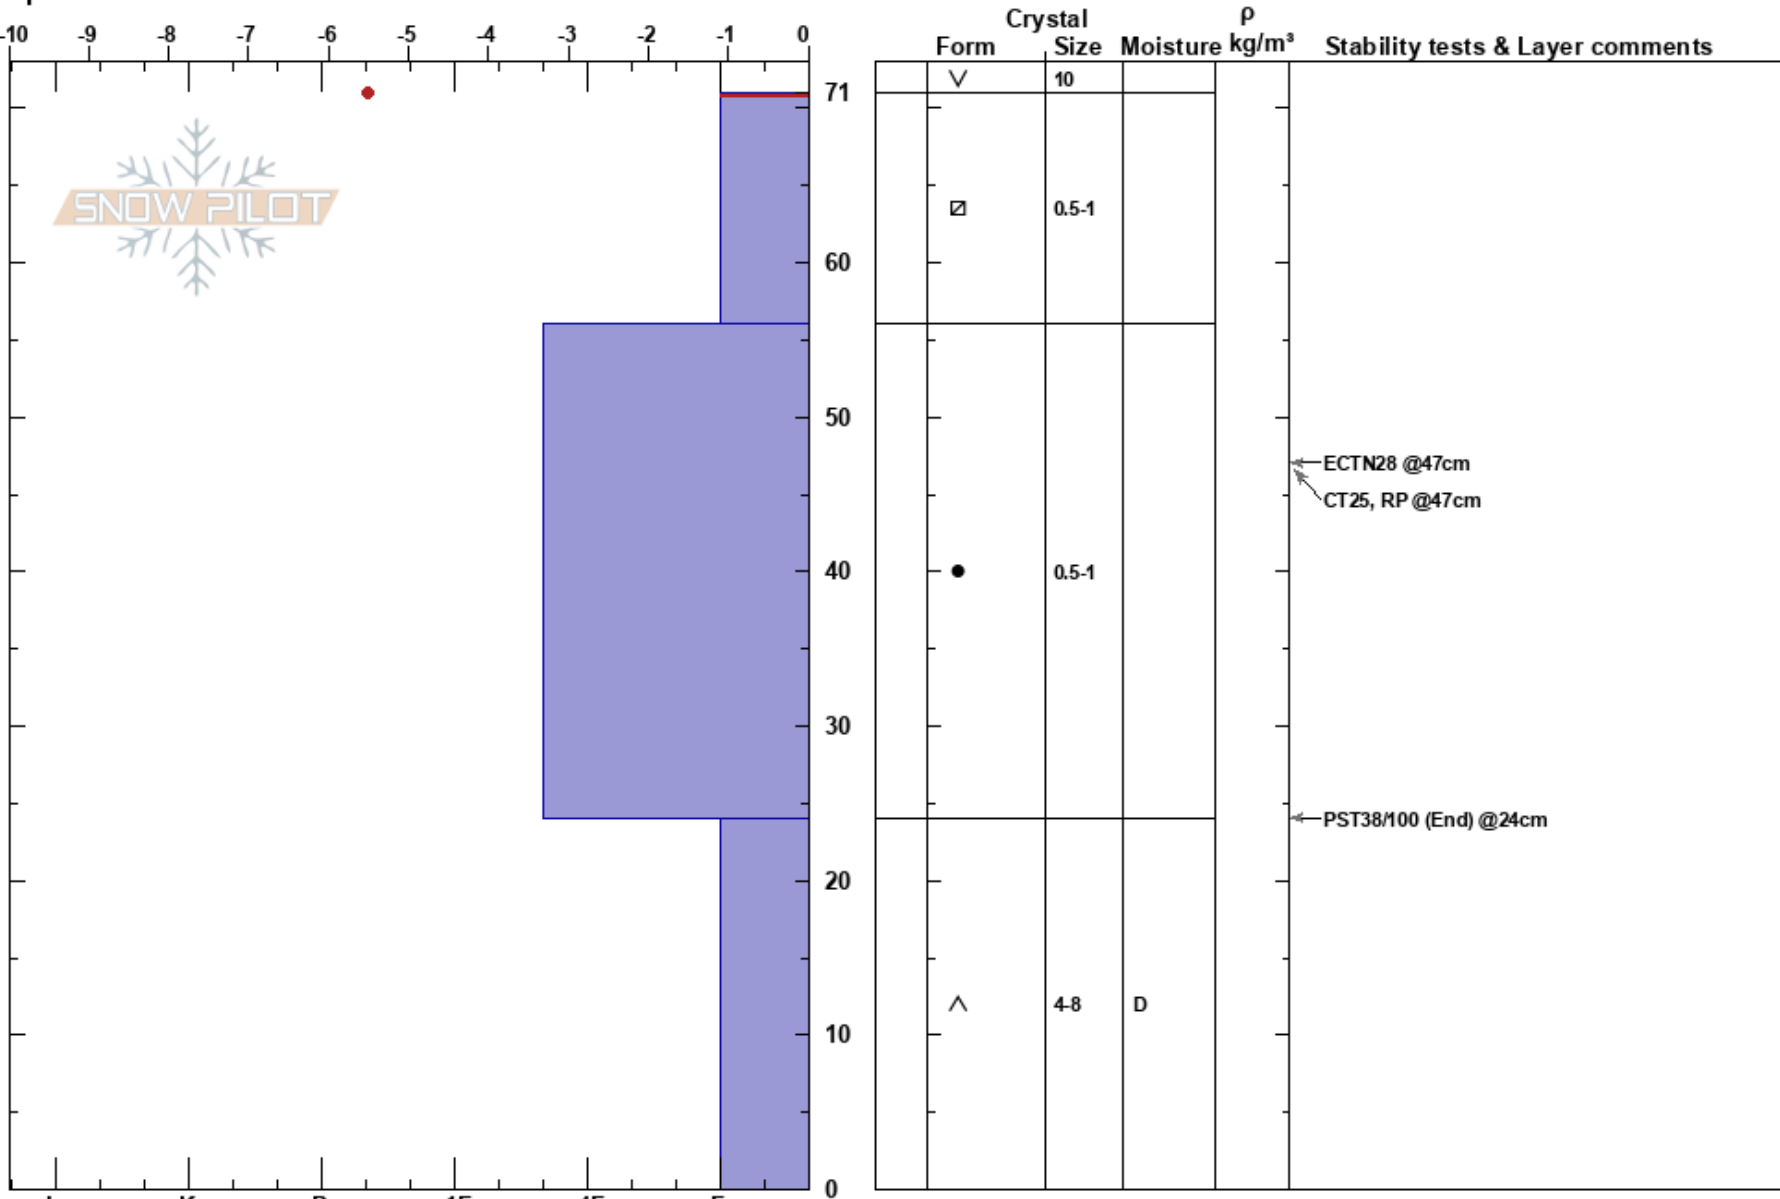

Ophir Peak
 Mount Rose
 NV
 Elevation: 9109 ft
 Aspect: 357°
 Specifics:

Steve Reynaud
 01/02/2024 - 10:30am
 Co-ord: 39.29212N, -119.90030W
 Slope Angle: 25°
 Wind Loading: no

Stability: Good
 Air Temperature: -4.5°C
 Sky Cover: OVC
 Precipitation: NO
 Wind: SW Moderate

HS:71
 71-56cm:Problematic layer

Notes: Snowpit dug in NTL terrain. Surface hoar and NSF's are preserved going into a loading event tonight and through Wednesday.