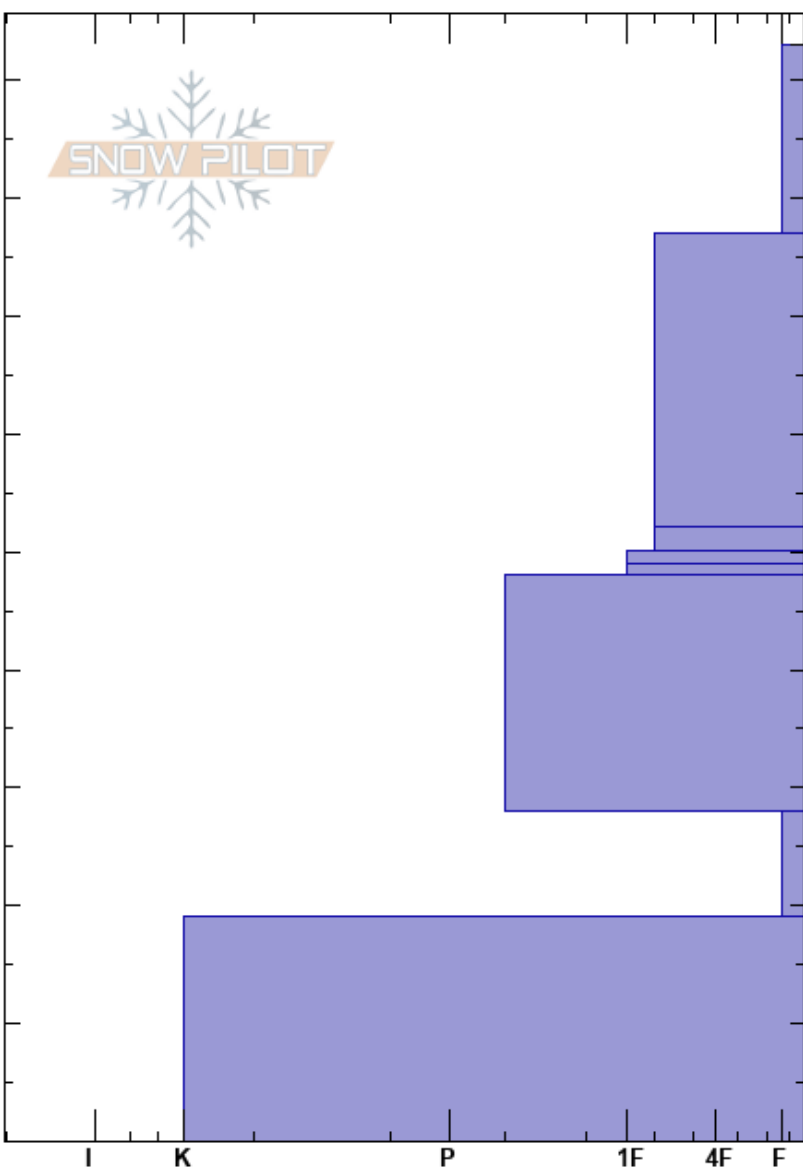

North Fork Soda
 Park Range
 CO
Elevation: 9000 ft
Aspect: 315°
Specifics:

Jason Konigsberg
 01/21/2018 - 12:00pm
Co-ord: 40.54978N, -106.74893W
Slope Angle:
Wind Loading:

Stability: HS:93
Air Temperature:
Sky Cover:
Precipitation:
Wind:

Layer Notes:

Crystal Form	Crystal Size	Moisture	ρ kg/m ³	Stability tests & Layer comments
+				
□				
■				
□				
□ (●)				
□	1-2			

← ECTP22 @20cm

Notes: