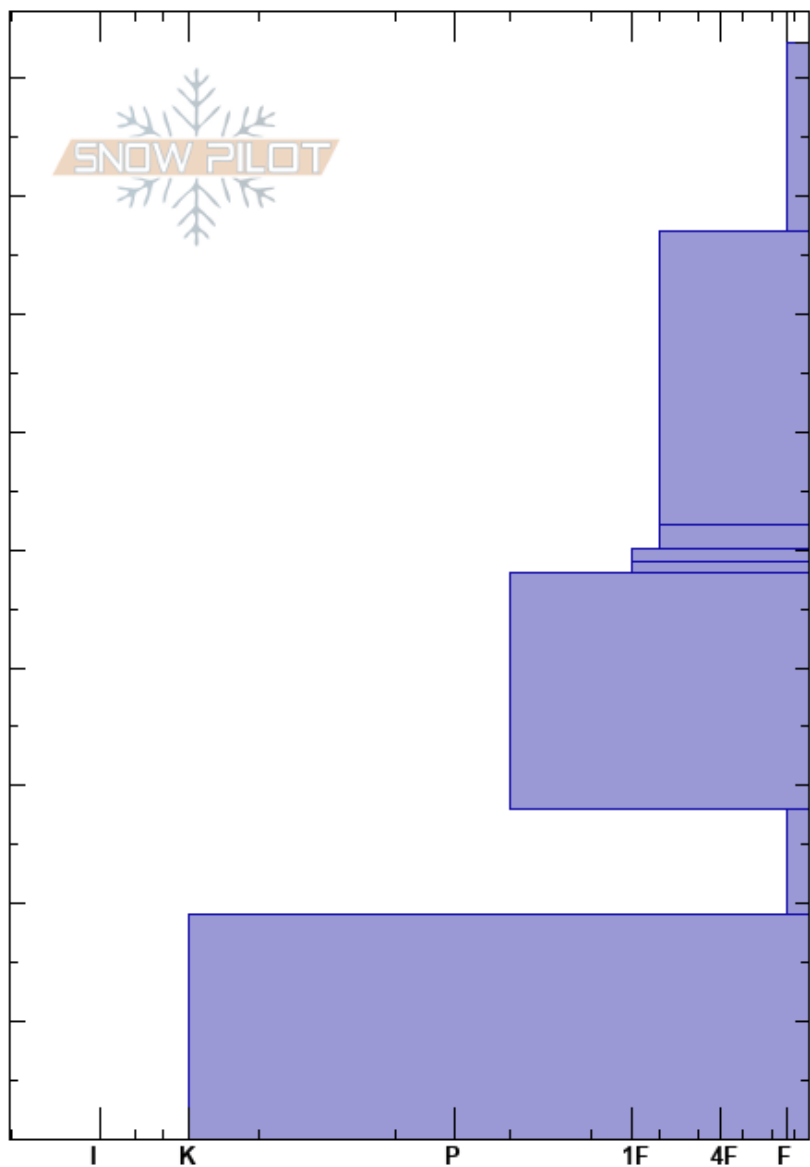

North Fork Soda
 Park Range
 CO
 Elevation: 9000 ft
 Aspect: 315°
 Specifics:

Jason Konigsberg
 01/21/2018 - 12:00pm
 Co-ord: 40.54978N, -106.74893W
 Slope Angle:
 Wind Loading:

Stability:
 Air Temperature:
 Sky Cover:
 Precipitation:
 Wind:

HS:93

Layer Notes:

Height (ft)	Crystal		ρ kg/m ³	Stability tests & Layer comments
	Form	Size		
93				
85	+			
55	□			
50	■			
48	□			
38	□ (●)			
23	□	1-2		← ECTP22 @20cm
0				

Notes: