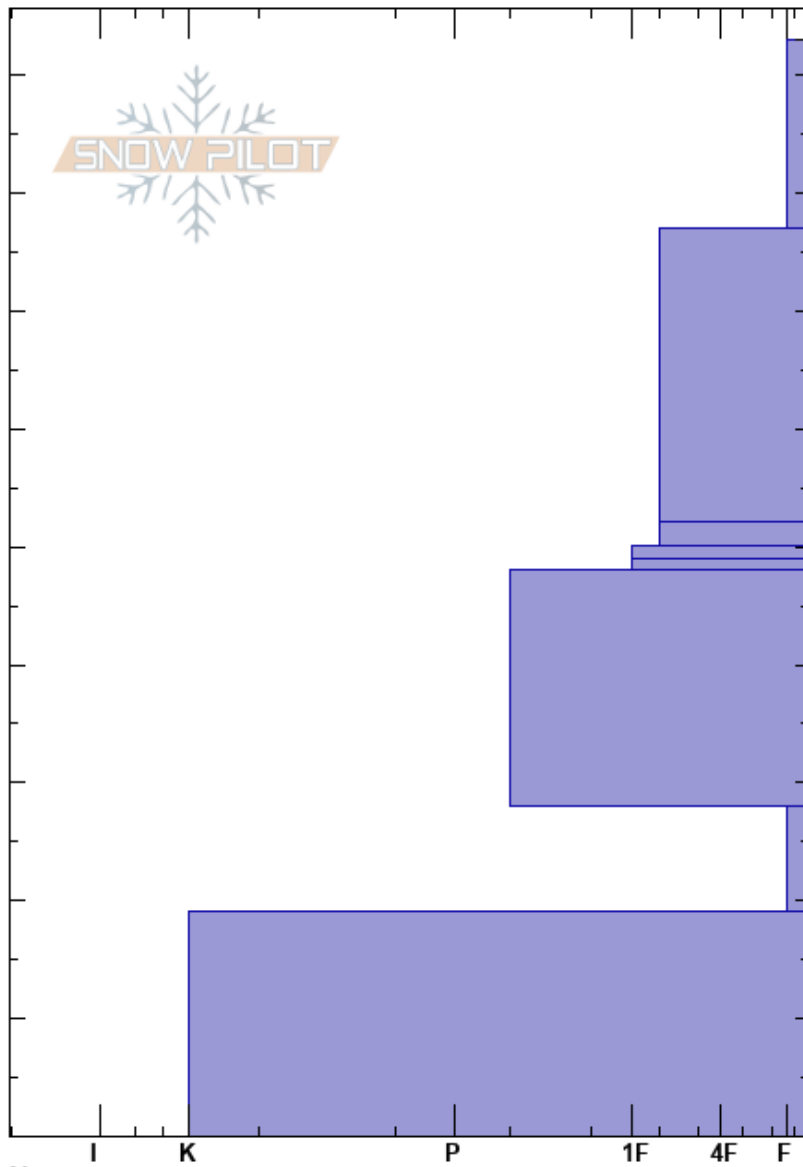

North Fork Soda
 Park Range
 CO
 Elevation: 9000 ft
 Aspect: 315°
 Specifics:

Jason Konigsberg
 01/21/2018 - 12:00pm
 Co-ord: 40.54978N, -106.74893W
 Slope Angle:
 Wind Loading:

Stability:
 Air Temperature:
 Sky Cover:
 Precipitation:
 Wind:
 HS:93
 Layer Notes:

Crystal Form	Crystal Size	Moisture	ρ kg/m ³	Stability tests & Layer comments
+				
□				
■				
□				
□ (●)				
□	1-2			
				← ECTP22 @20cm

Notes: