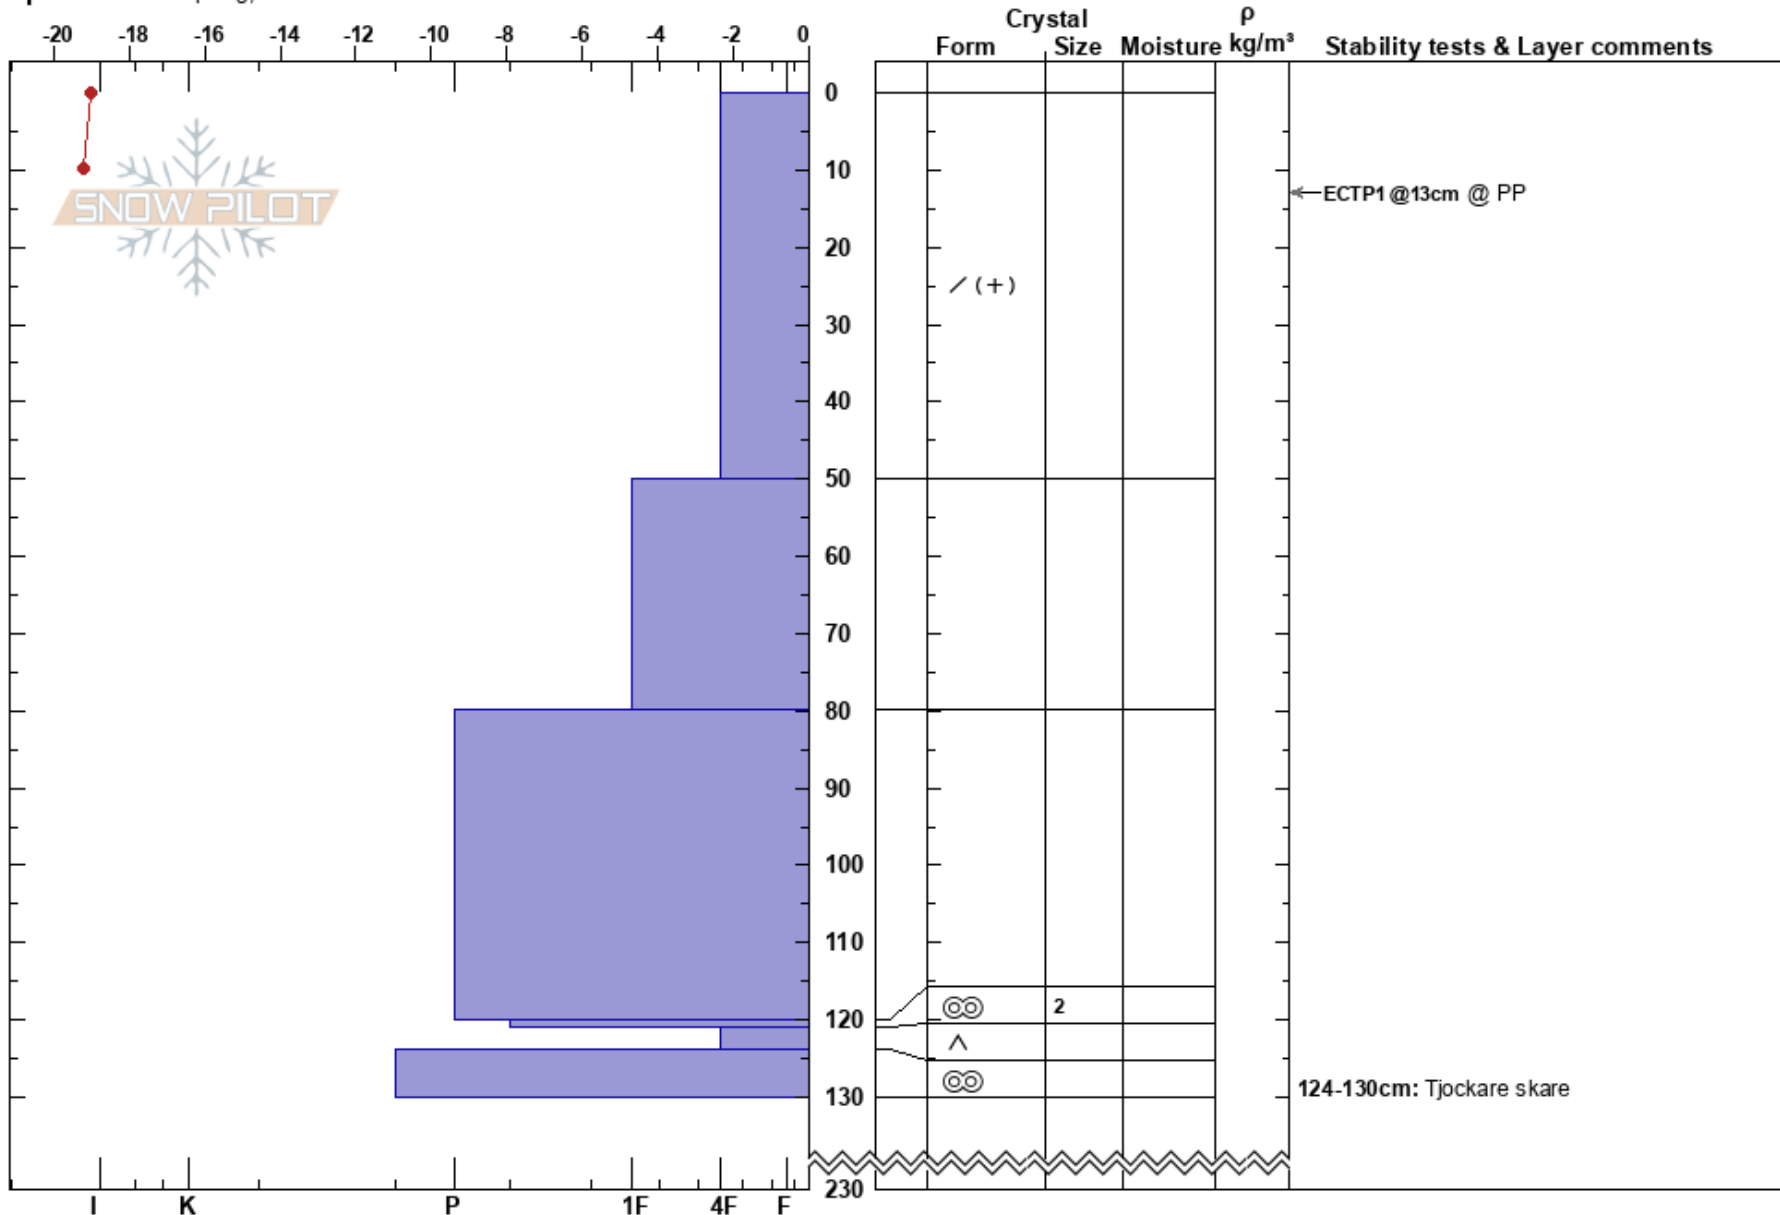

V Paradis 2
 Mullfjället
 Sweden
Elevation: 750 m
Aspect: W
Specifics: Collapsing, localizer

Karin Trolin
 02/01/2024 - 12:00
Co-ord: 13E 63N
Slope Angle: 44°
Wind Loading: yes

Stability:
Air Temperature: -17.8°C **PF:** 70
Sky Cover: FEW
Precipitation: NO
Wind: E Moderate

Layer Notes:
 121-124cm: Problematic layer
 124-130cm: Tjockare skare

Notes: Whumpf ovanför