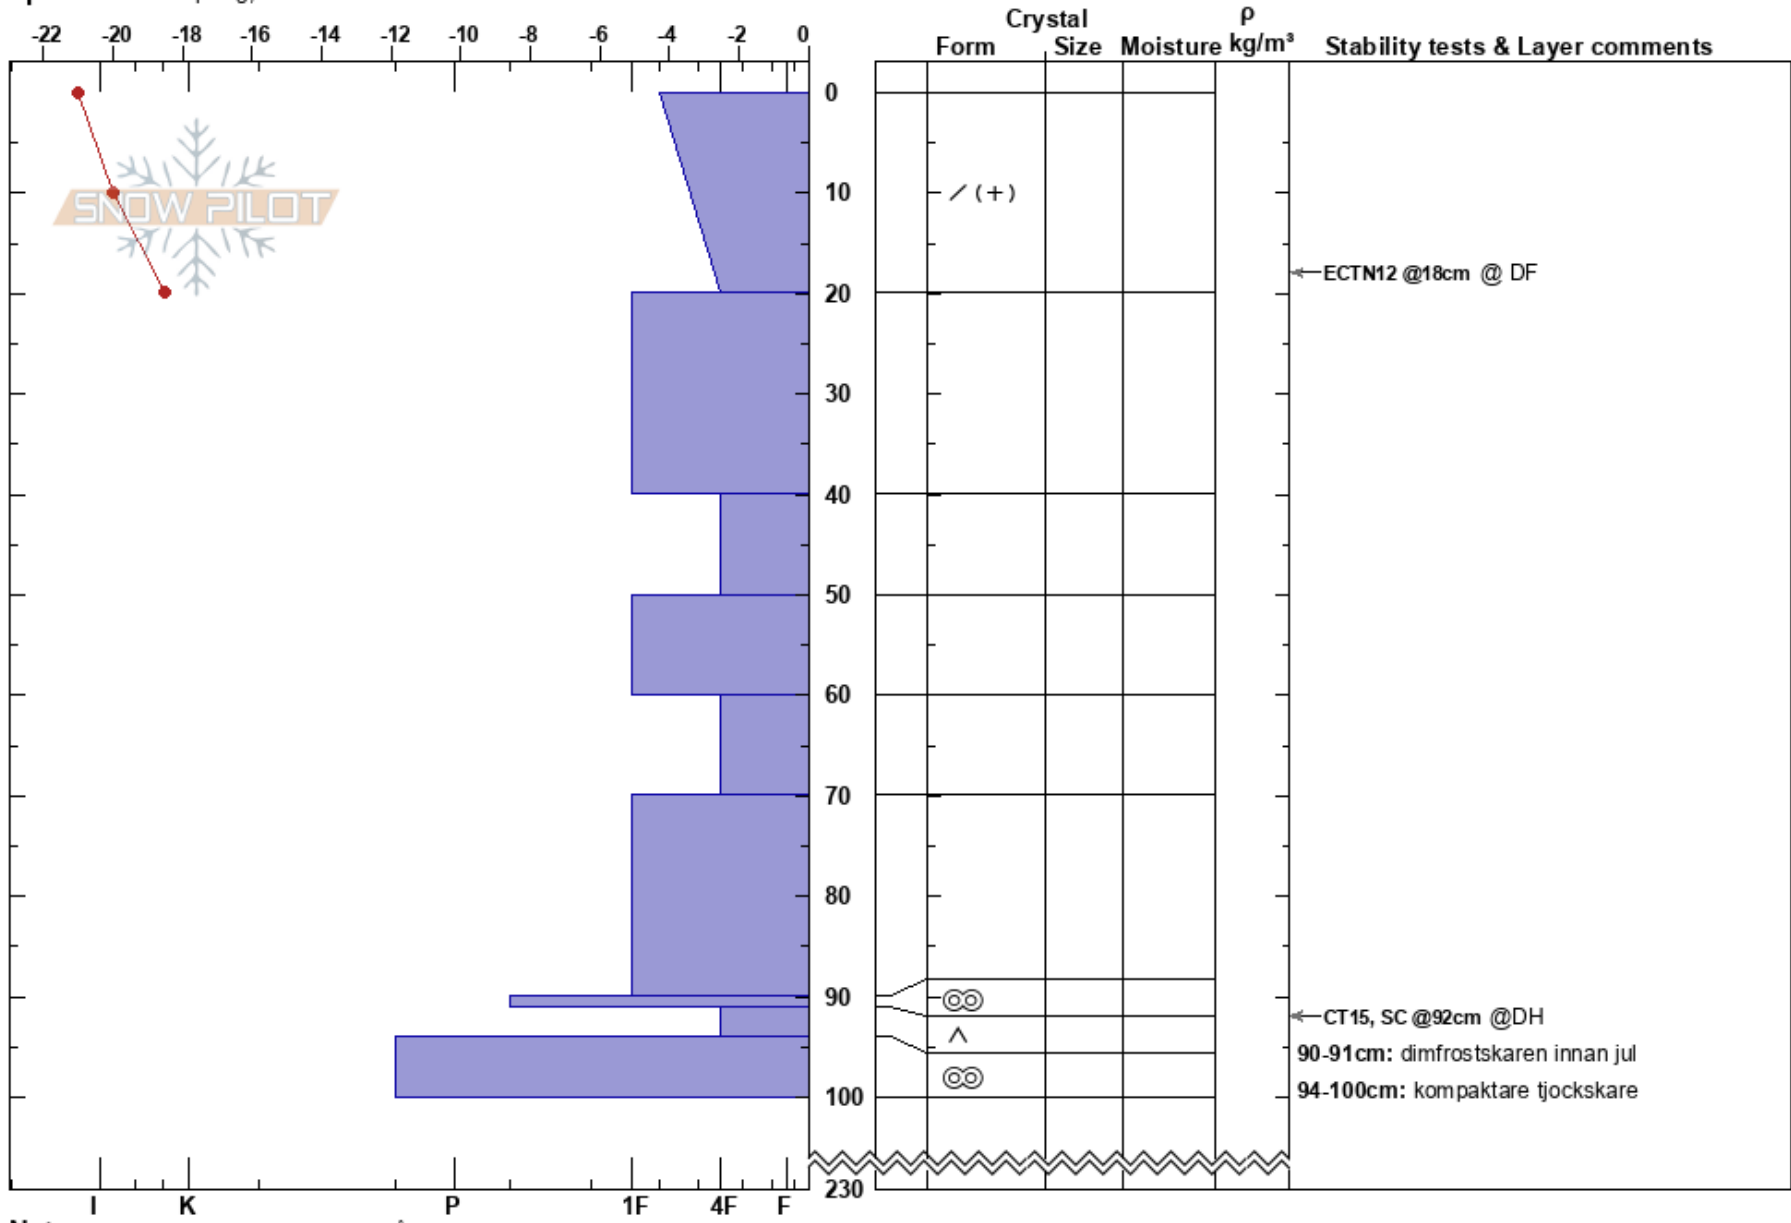

V Paradis 1
 Mullfjället
 Sweden
Elevation: 810 m
Aspect: W
Specifics: Collapsing, localizer

Karin Trolin
 02/01/2024 - 11:00
Co-ord: 13E 63N
Slope Angle: 28°
Wind Loading: yes

Stability:
Air Temperature: -21°C
Sky Cover: FEW
Precipitation: NO
Wind: E Strong

HS:230
PF:2
 90-91cm: dimfrosts-karen innan jul
 94-100cm: kompaktare tjockskare

Notes: Whumpf ca 5-10m diameter på flera ställen