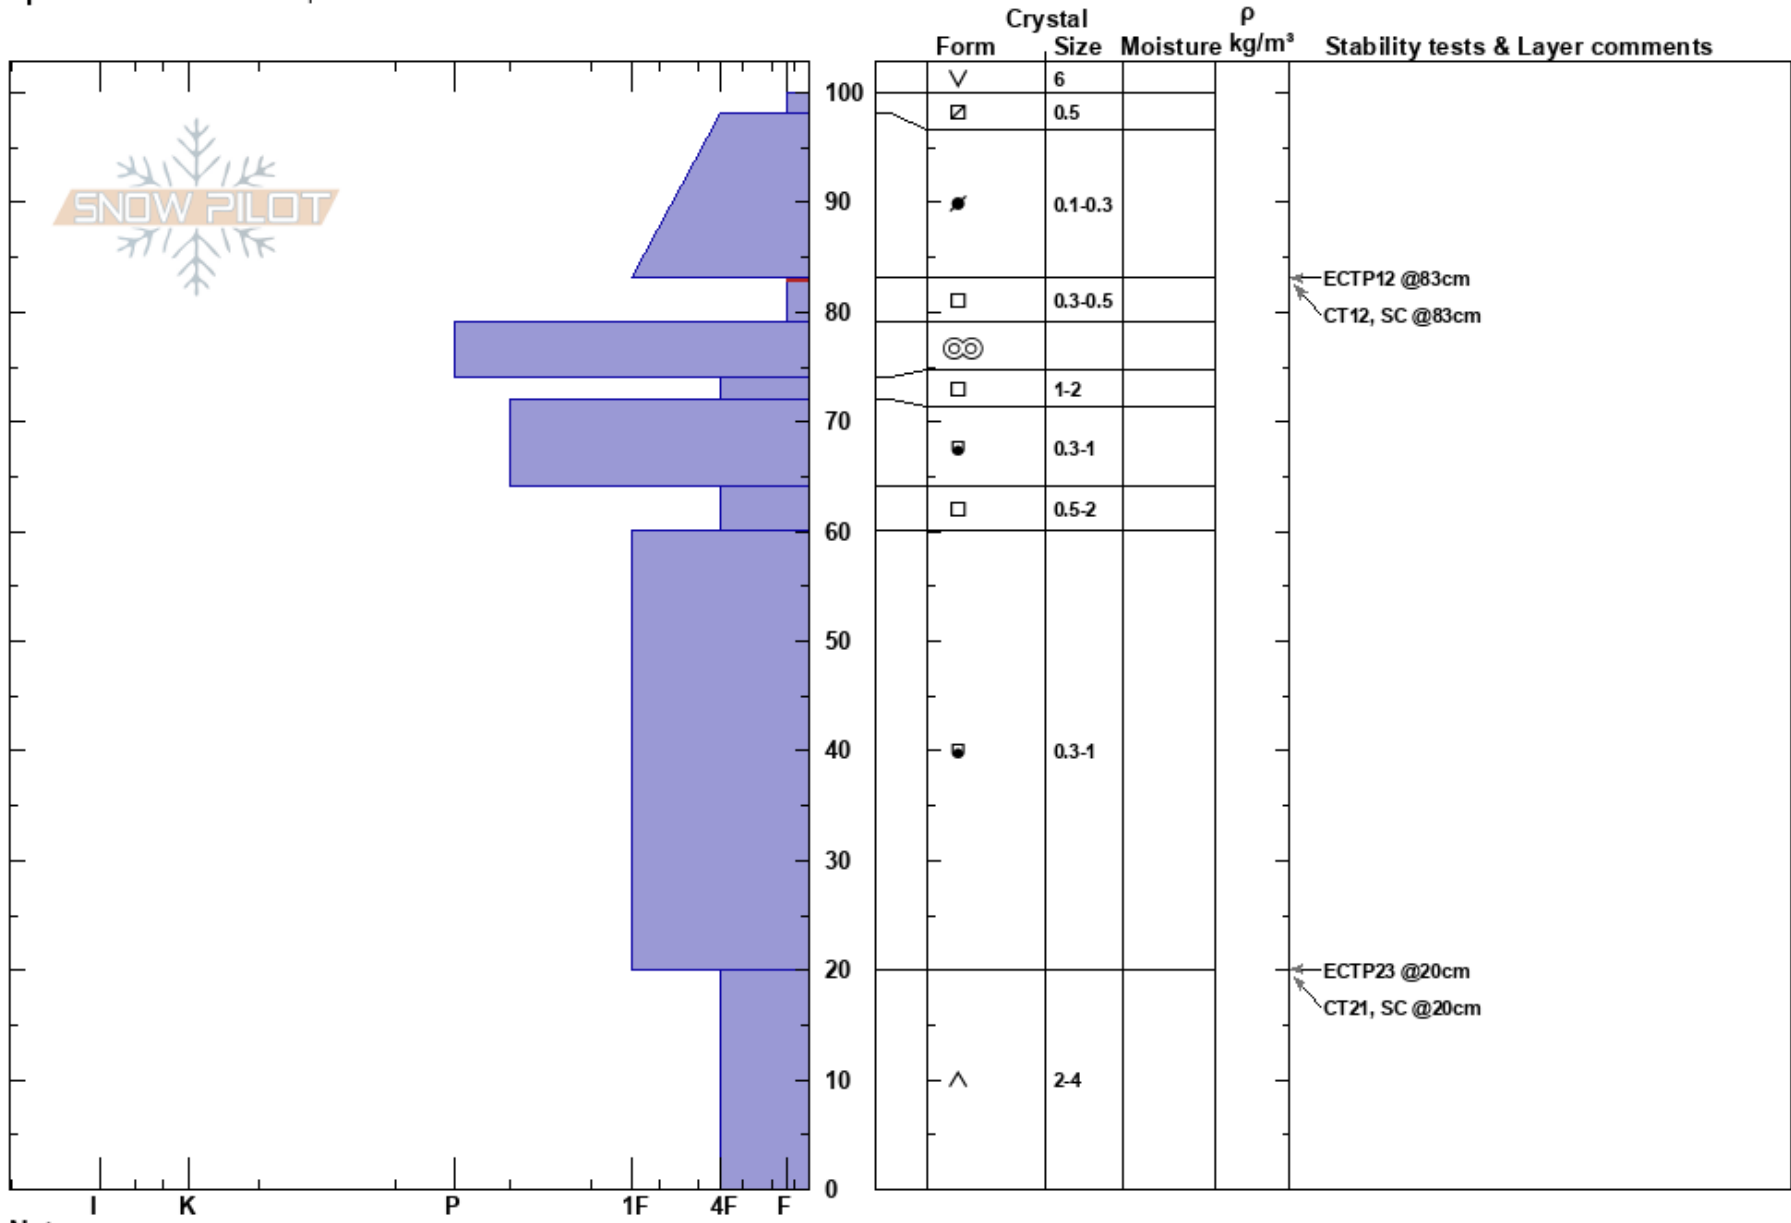

Loveland Pass
 Loveland Pass
 CO
Elevation: 12100 ft
Aspect: E
Specifics: Ski tracks on slope

Andrew McWilliams
 01/01/2024 - 10:30am
Co-ord: 39.66122N, -105.88101W
Slope Angle: 29°
Wind Loading: previous

Stability:
Air Temperature: -8°C
Sky Cover: BKN
Precipitation: NO
Wind: N Light Breeze

HS: 100
PF: 30 83-79cm: Problematic layer
PS: 5

Notes: