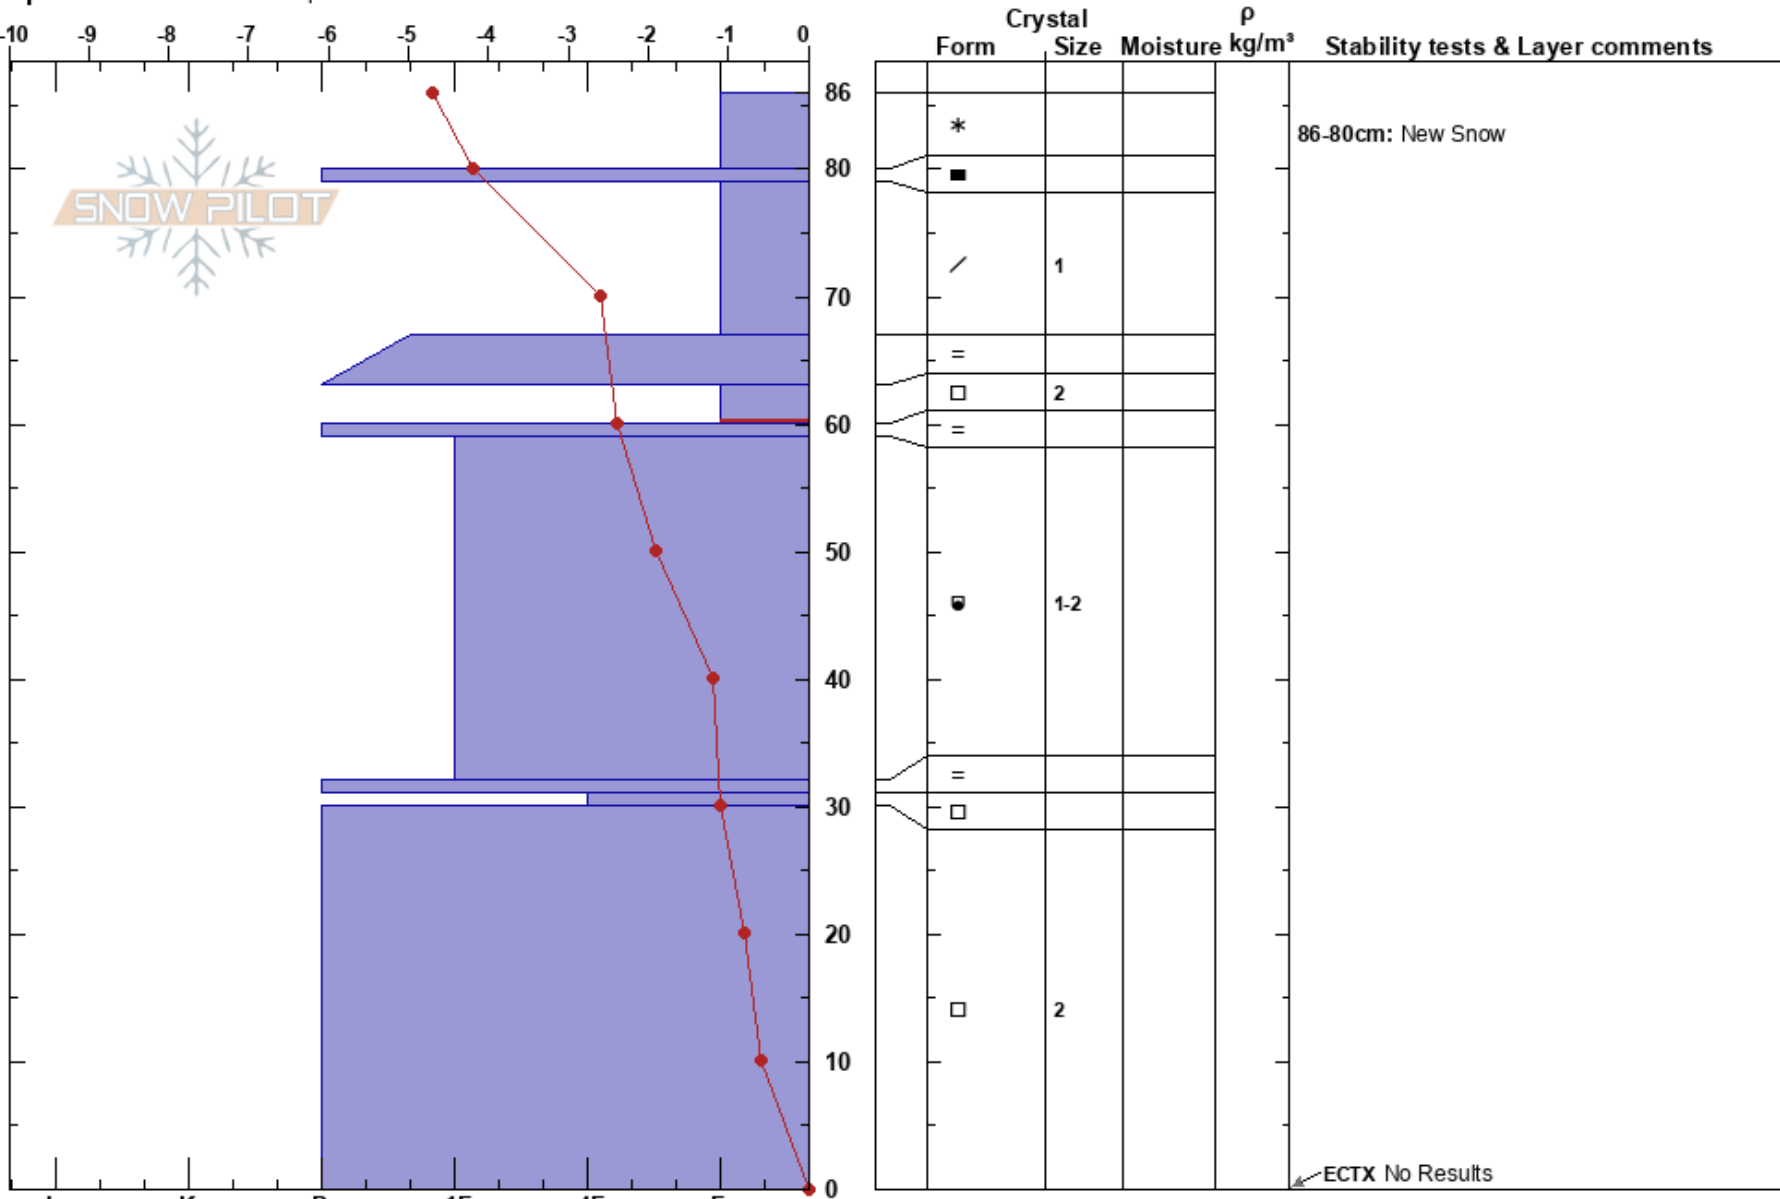

Blue Mountain  
 Selkirk Mtns  
 ID  
 Elevation: 6545 ft  
 Aspect: E  
 Specifics: Ski tracks on slope

Brian Hilland  
 01/01/2024 - 12:00pm  
 Co-ord:  
 Slope Angle: 33°  
 Wind Loading: previous

Stability: Very Good HS:86  
 Air Temperature: -5.5°C  
 Sky Cover: FEW  
 Precipitation: NO  
 Wind: SW Calm

Layer Notes:  
 86-80cm: New Snow  
 63-60cm: Problematic layer

Notes: Idaho Panhandle Avalanche Center  
 Avalanche Forecaster: Jeff Thompson  
 Avalanche Technician: Brian Hilland

ECTX No Results