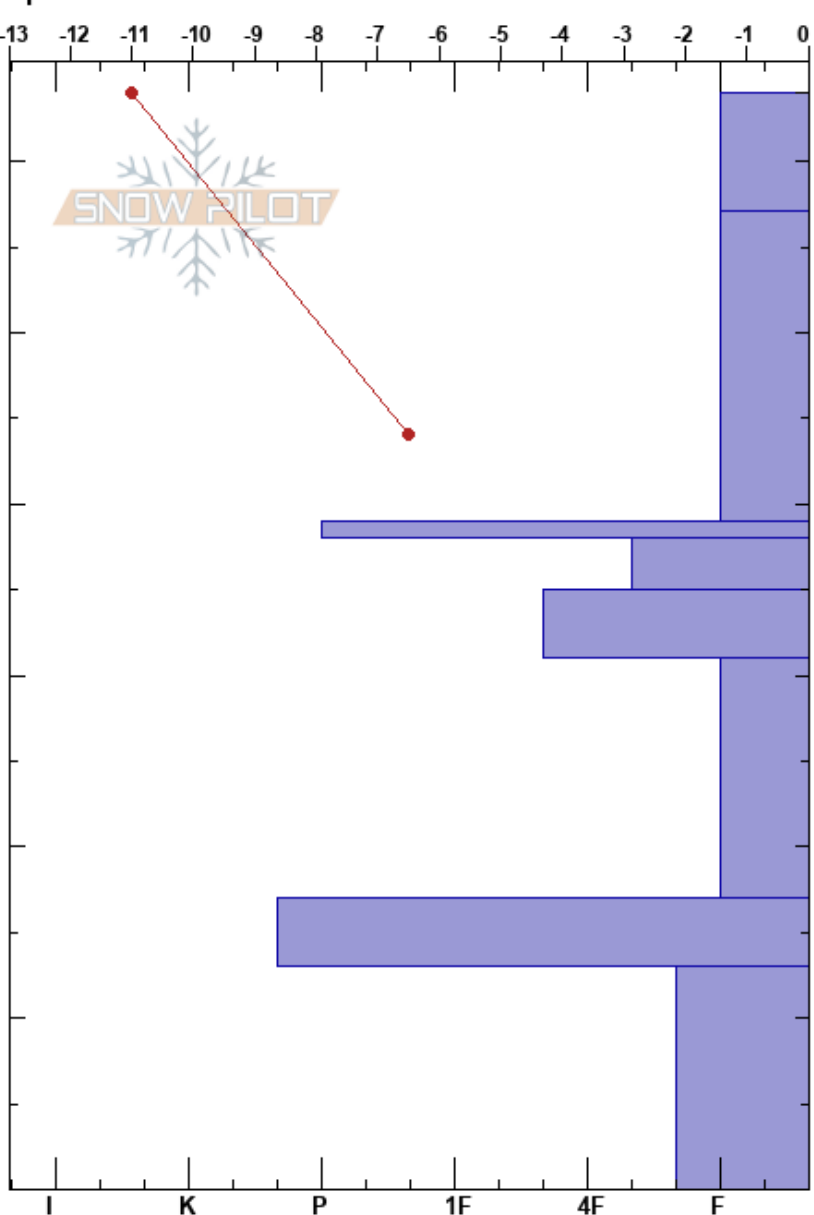

Point 6 E Ridge
 Rattlesnake Mtns
 MT
 Elevation: 7800 ft
 Aspect: N
 Specifics:

Arden Feldman
 01/01/2024 - 2:00pm
 Co-ord: 47.04079N, -113.98444W
 Slope Angle: 38°
 Wind Loading:

Stability:
 Air Temperature: -8.5°C
 Sky Cover: SCT
 Precipitation: NO
 Wind: Calm

HS:64

Layer Notes:

Form	Crystal Size	Moisture	ρ kg/m ³	Stability tests & Layer comments
☐	1			
☐	0.3-1			
☐	0.5-1.5			
☐ (⊙)	0.5-2			
☐	1-2			
☐ (⊙)	1-2			← ECTN24 @31cm
☐ (^)	1-2(4)			
☐ (⊙)	1-2			
^	2-5			